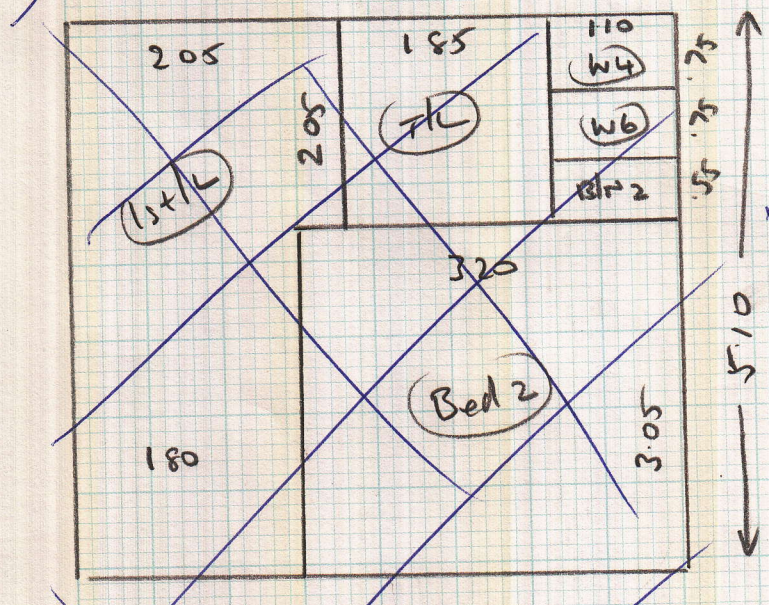

526631

Ljungdahl
36 Sheddstone Rd

Mrs Ljungdahl
36 Sheddstone Rd
Suva 2nd

Top Floor

wood
no ult
needs slc
no mlr

2 Top floor beds
only

2nd

Bills
Tolcher
2nd Cell

S 26631 rpet

Mrs Djungdahl
36 Shalstone Road
Mortlake
SW14 7HR

Milner Stock Nat 4
MIK 130

- ~~CL PLAN 4.55 x 5~~
- ~~CL PLAN 3.40 x 5~~
- ~~CL PLAN 5.10 x 5~~
- ~~CL PLAN 3.55 x 5~~
- ~~1st Floor Bed 1 3.85 x 5~~

Two for floor bedroom only.
Cut off stairs as shown + put with stairs from Part 1

Part 2 of Job
Bully 30614
and call

(10/2)