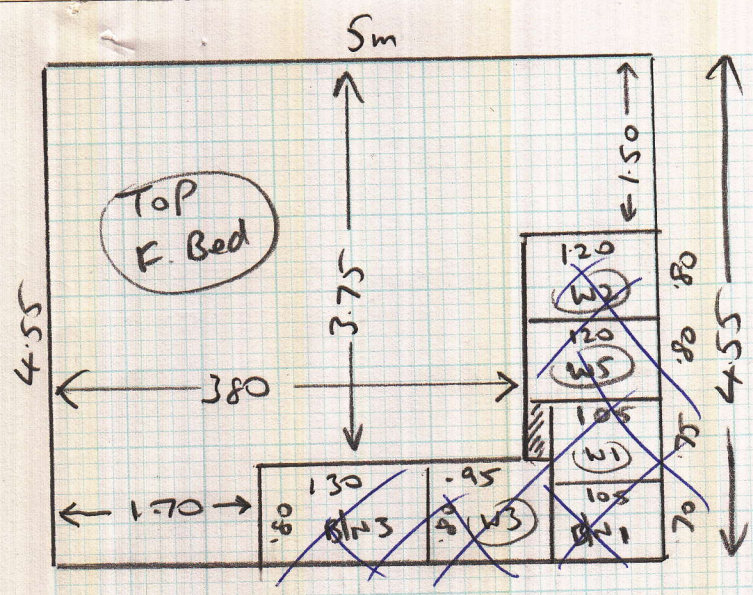

526631

Ljungdahl
36 Sheddstone Rd

Mrs Ljungdahl
36 Sheddstone Rd
Suva 2nd

Top Floor

wood
no ult
needs slc
no mlr

2 Top floor beds
only

2nd

Bills
Tolcher
2nd Cell

S 26631 rpet

Mrs Djungdahl
36 Shalstone Road
Mortlake
SW14 7HR

Milner Stock Nat 4
MIK 130

- ~~CL PLAN 4.55 x 5~~
- ~~CL PLAN 3.40 x 5~~
- ~~CL PLAN 5.10 x 5~~
- ~~CL PLAN 3.55 x 5~~
- ~~1st Floor Bed 1 3.85 x 5~~

Two for floor bedroom only.
Cut off stairs as shown + put with stairs from Part 1

Part 2 of Job
Bully 30614
and call

(10/2)