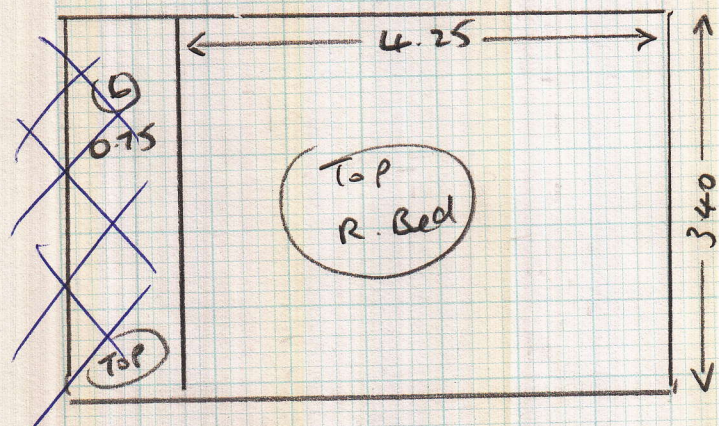

526631

Ljungdahl
36 Sheddstone Rd

Mrs Ljungdahl
36 Sheddstone Rd
Suva 2nd

Top Floor

wood
no ult
needs slc
no mlr

2 Top floor beds
only

2nd

Bills
Tolcher
2nd Cell

S 26631 rpet

Mrs Djungdahl
36 Shalstone Road
Mortlake
SW14 7HR

Milner Stock Nat 4
MIK 130

- ~~CL PLAN 4.55 x 5~~
- ~~CL PLAN 3.40 x 5~~
- ~~CL PLAN 5.10 x 5~~
- ~~CL PLAN 3.55 x 5~~
- ~~1st Floor Bed 1 3.85 x 5~~

Two for floor bedroom only.
Cut off stairs as shown + put with stairs from Part 1

Part 2 of Job
Bully 30614
and call

(10/2)