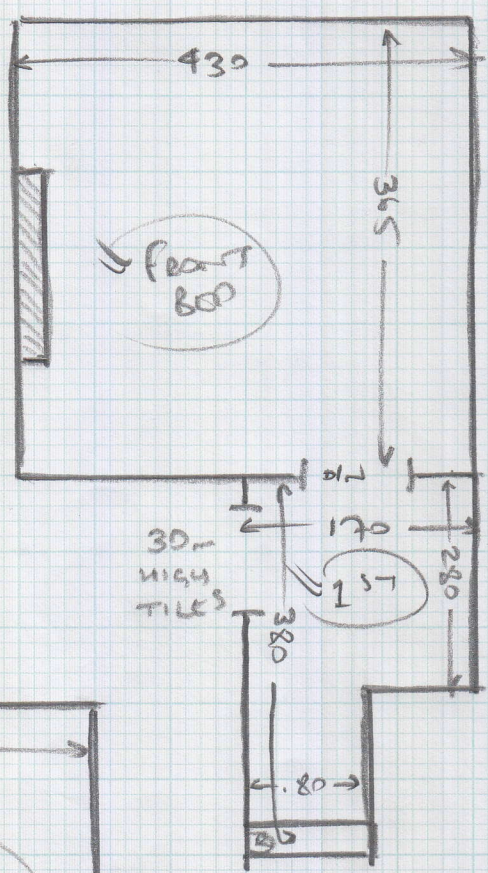

Job No: 526643

Name: GILL

Address:

Tel:

Sheet: 1 of 3

FRONT BED 3.75 x 4m

PLAN ① 7.50 x 4m

PLAN ② 4.80 x 4m

PLAN ③ 4.30 x 4m

20.35 x 4m

81.4m<sup>2</sup>

4m WIDE OPTION

Job No: S26643

Name: GILL

Address:

Tel:

Sheet: 2 of 3

4" WIDE OPTION

Job No: 526643

Name: Gill

Address:

Tel:

Sheet: 3 of 3

Floor 1

LOFT STAIRS

- ✓ W2 50 57
- ✓ W1 60 72
- ✓ W2 70 82
- ✓ W3 60 56
- ✓ W2 50 56
- ✓ W4 60 65
- ✓ W5 60 80
- ✓ W6 80 70
- ✓ W1 50 100

MAIN STAIRS

- ✓ 1/4(B) 90 110
- ✓ W7 70 75
- ✓ W8 45 75
- ✓ W1(B) 40 90

-WOOD FLOORS  
 -NO UP  
 -NO M/F  
 -WOOD S/C.