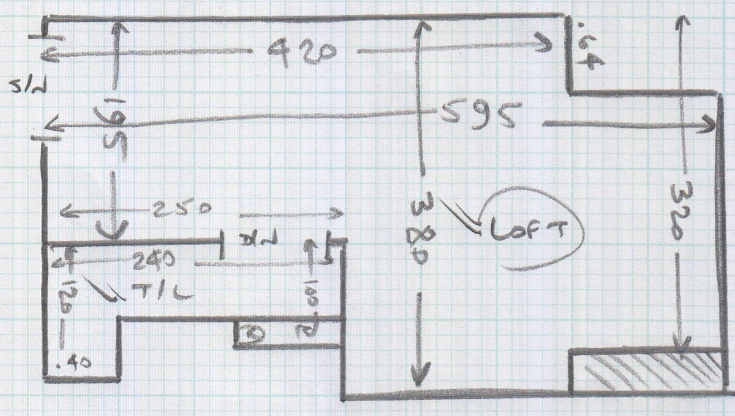

Job No: 526643

Name: GILL

Address:

Tel:

Sheet: 1 of 3

FRONT BED 3.75 x 4m

PLAN ① 7.50 x 4m

PLAN ② 4.80 x 4m

PLAN ③ 4.30 x 4m

20.35 x 4m

81.4m<sup>2</sup>

4m WIDE OPTION

Job No: S26643

Name: GILL

Address:

Tel:

Sheet: 2 of 3

4" WIDE OPTION

Job No: 526643

Name: Gill

Address:

Tel:

Sheet: 3 of 3

Floor 1

LOFT STAIRS

- ✓ W2 50 57
- ✓ W1 60 72
- ✓ W2 70 82
- ✓ W3 60 56
- ✓ W2 50 56
- ✓ W4 60 65
- ✓ W5 60 80
- ✓ W6 80 70
- ✓ W1 50 100

MAIN STAIRS

- ✓ 1/4(B) 90 110
- ✓ W7 70 75
- ✓ W8 45 75
- ✓ W1(B) 40 90

-WOOD FLOORS  
 -NO UP  
 -NO M/F  
 -WOOD S/C.