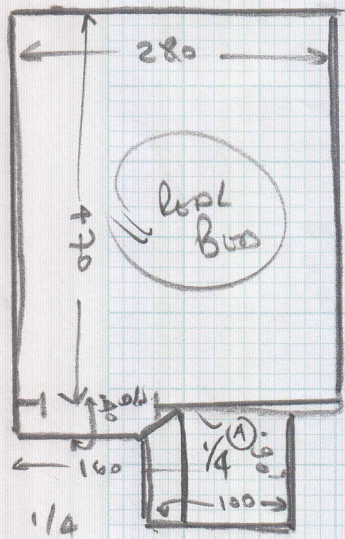

Job No: 526643

Name: GILL

Address:

Tel:

Sheet: 1 of 3

FRONT BED 3.75 x 4m

PLAN ① 7.50 x 4m

PLAN ② 4.80 x 4m

PLAN ③ 4.30 x 4m

20.35 x 4m

81.4m<sup>2</sup>

4m WIDE OPTION

Job No: S26643

Name: GILL

Address:

Tel:

Sheet: 2 of 3

4" WIDE OPTION

Job No: 526643

Name: Gill

Address:

Tel:

Sheet: 3 of 3

Floor 1

LOFT STAIRS

- ✓ W2 50 57
- ✓ W1 60 72
- ✓ W2 70 82
- ✓ W3 60 56
- ✓ W2 50 56
- ✓ W4 60 65
- ✓ W5 60 80
- ✓ W6 80 70
- ✓ W1 50 100

MAIN STAIRS

- ✓ 1/4(B) 90 110
- ✓ W7 70 75
- ✓ W8 45 75
- ✓ W1(B) 40 90

-WOOD FLOORS  
 -NO UP  
 -NO M/F  
 -WOOD S/C.