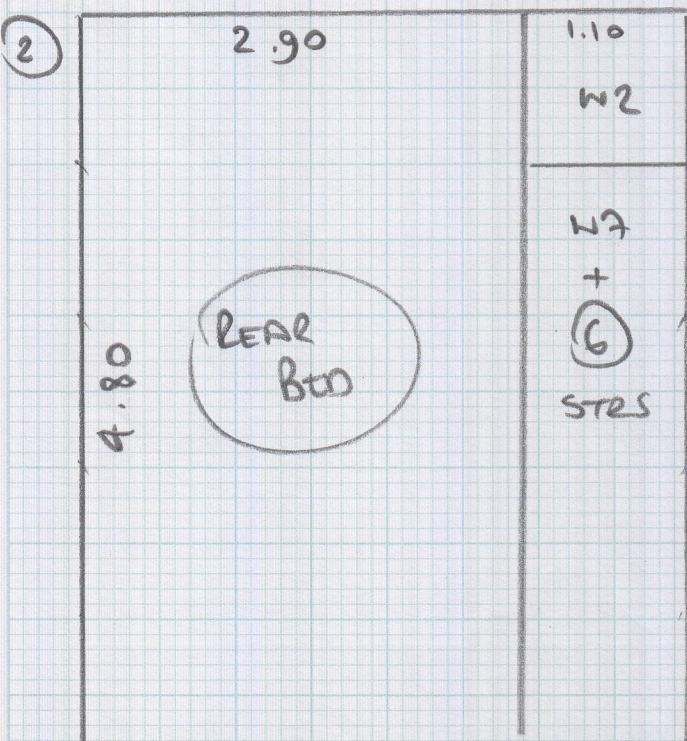

Job No: 526643

Name: GILL

Address:

Tel:

Sheet: 1 of 3

FRONT BED 3.75 x 4m

PLAN ① 7.50 x 4m

PLAN ② 4.80 x 4m

PLAN ③ 4.30 x 4m

20.35 x 4m

81.4m<sup>2</sup>

4m WIDE OPTION

Job No: S26643

Name: GILL

Address:

Tel:

Sheet: 2 of 3

4" WIDE OPTION

Job No: 526643

Name: Gill

Address:

Tel:

Sheet: 3 of 3

Floor 1

LOFT STAIRS

- ✓ W2 50 57
- ✓ W1 60 72
- ✓ W2 70 82
- ✓ W3 60 56
- ✓ W2 50 56
- ✓ W4 60 65
- ✓ W5 60 80
- ✓ W6 80 70
- ✓ W1 50 100

MAIN STAIRS

- ✓ 1/4(B) 90 110
- ✓ W7 70 75
- ✓ W8 45 75
- ✓ W1(B) 40 90

-WOOD FLOORS  
 -NO UP  
 -NO M/F  
 -WOOD S/C.