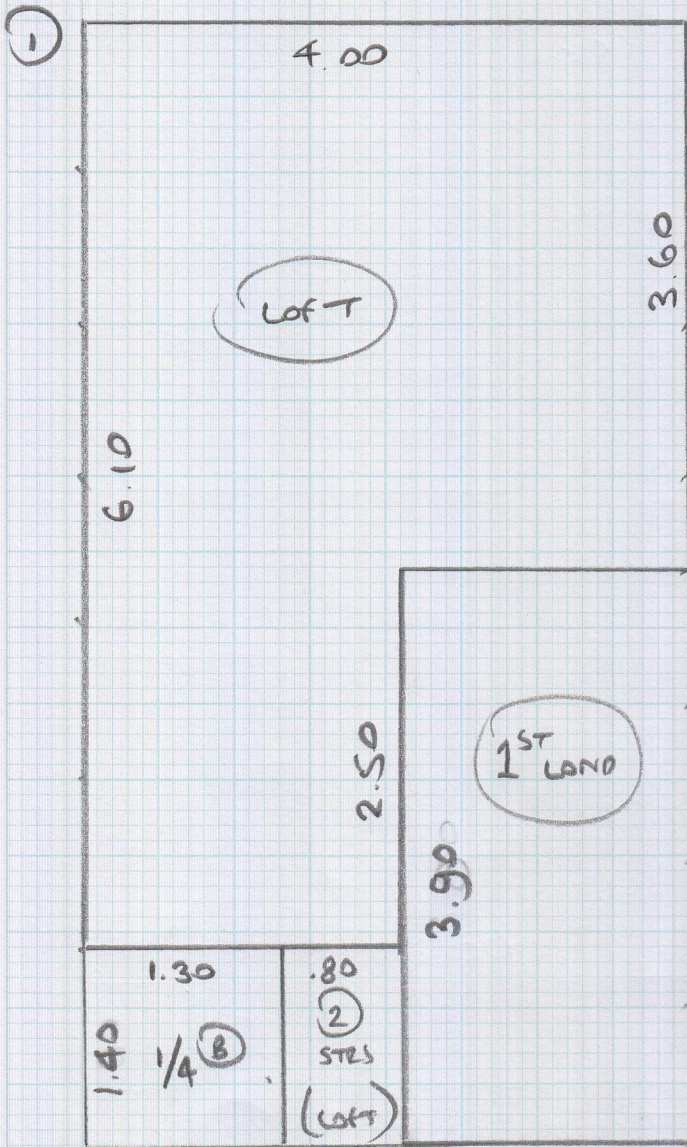

Job No: 526643

Name: GILL

Address:

Tel:

Sheet: 1 of 3

FRONT BED 3.75 x 4m

PLAN ① 7.50 x 4m

PLAN ② 4.80 x 4m

PLAN ③ 4.30 x 4m

20.35 x 4m

81.4m<sup>2</sup>

4m WIDE OPTION

Job No: S26643

Name: GILL

Address:

Tel:

Sheet: 2 of 3

4" WIDE OPTION

Job No: 526643

Name: Gill

Address:

Tel:

Sheet: 3 of 3

Floor 1

LOFT STAIRS

- ✓ W2 50 57
- ✓ W1 60 72
- ✓ W2 70 82
- ✓ W3 60 56
- ✓ W2 50 56
- ✓ W4 60 65
- ✓ W5 60 80
- ✓ W6 80 70
- ✓ W1 50 100

MAIN STAIRS

- ✓ 1/4(B) 90 110
- ✓ W7 70 75
- ✓ W8 45 75
- ✓ W1(B) 40 90

-WOOD FLOORS  
 -NO UP  
 -NO M/F  
 -WOOD S/C.