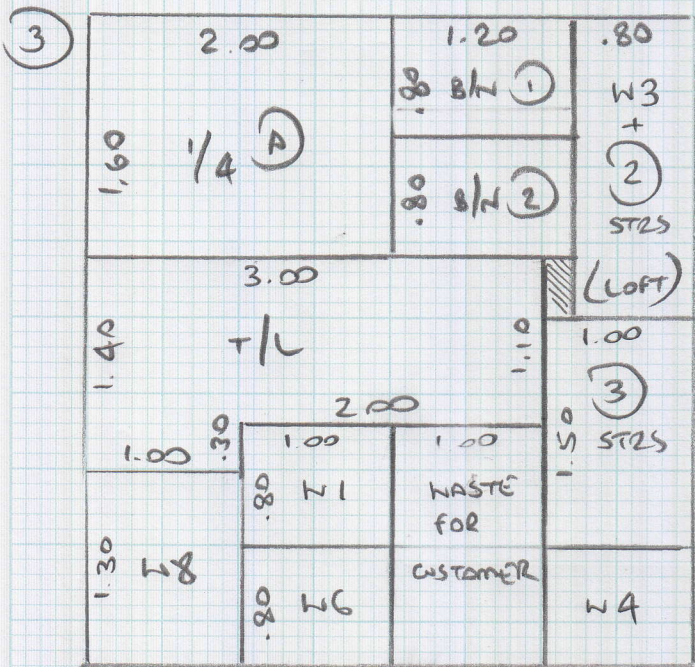

Job No: 526643

Name: GILL

Address:

Tel:

Sheet: 1 of 3

FRONT BED 3.75 x 4m

PLAN ① 7.50 x 4m

PLAN ② 4.80 x 4m

PLAN ③ 4.30 x 4m

20.35 x 4m

81.4m<sup>2</sup>

4m WIDE OPTION

Job No: S26643

Name: GILL

Address:

Tel:

Sheet: 2 of 3

4" WIDE OPTION

Job No: 526643

Name: Gill

Address:

Tel:

Sheet: 3 of 3

Floor 1

LOFT STAIRS

- ✓ W2 50 57
- ✓ W1 60 72
- ✓ W2 70 82
- ✓ W3 60 56
- ✓ W2 50 56
- ✓ W4 60 65
- ✓ W5 60 80
- ✓ W6 80 70
- ✓ W1 50 100

MAIN STAIRS

- ✓ 1/4(B) 90 110
- ✓ W7 70 75
- ✓ W8 45 75
- ✓ W1(B) 40 90

-WOOD FLOORS  
 -NO UP  
 -NO M/F  
 -WOOD S/C.