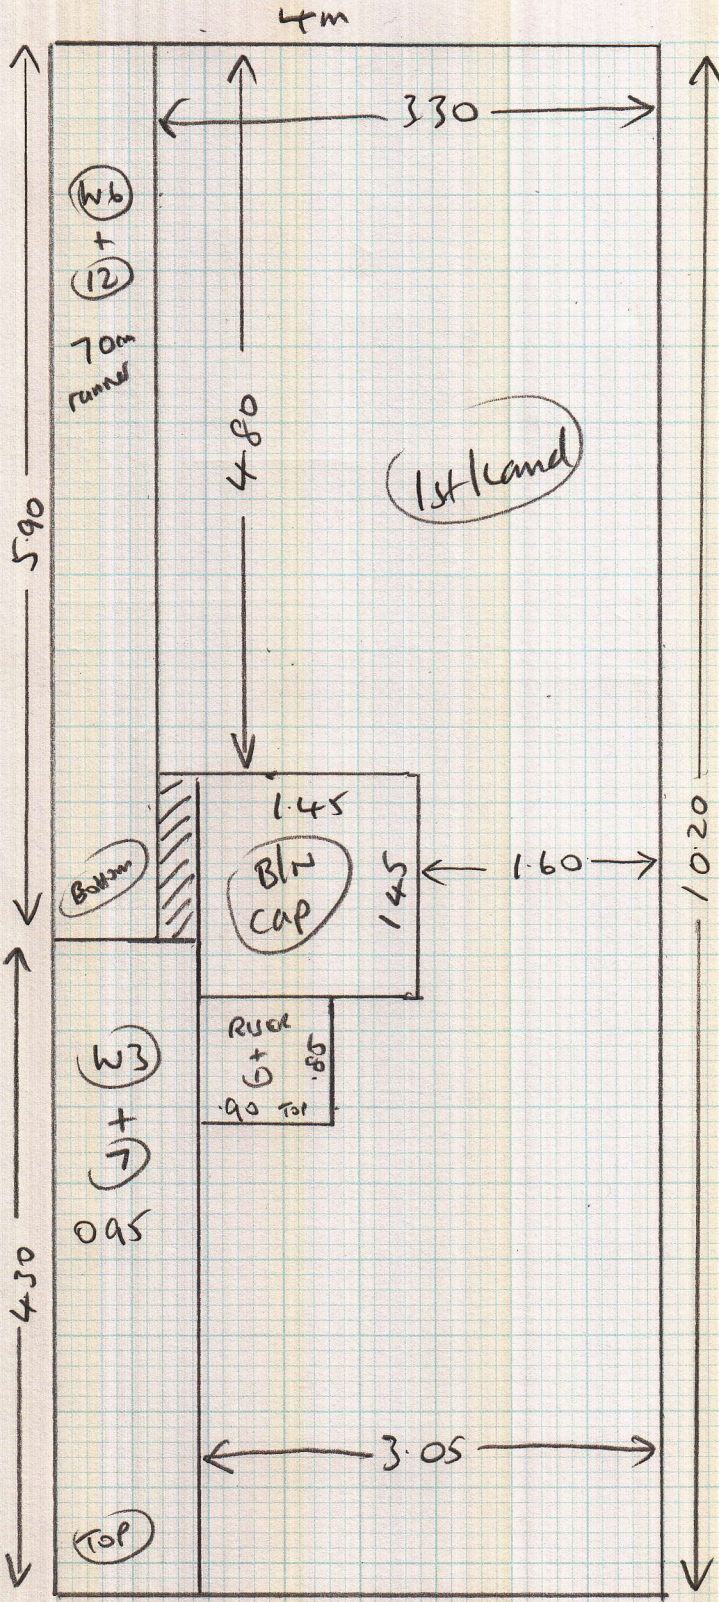

Lans out

Jorgensen

S26648
 Mrs Jorgensen
 283 Sheen Lane
 SW14 8RN

FULLY FITTED TOP STAIRS

Rise	0.20 x 0.78	bully bracket
(1)	0.50 x 0.80	
W1	0.68 x 0.97	
W2	0.76 x 1.17	
W3	0.74 x 0.82	
(7)	0.50 x 0.81	

BOTTOM STAIRS RUNNERS

Rise	0.17 x 0.70 runner	cut on site
(1)	0.42 x 0.70 "	
W4	0.62 x 0.95	
W5	0.72 x 1.18	
W6	0.74 x 0.70 runner	
(12)	0.42 x 0.70 "	Some tuff showing

2022

Alan 26614

S26648

Job Mrs Jorgensen
 No 283 Sheen Lane
 Address: E Sheen
 SW14 8RN

Sheet of:
 Wool'n Linen WL 776
 Pale Linen

10.20 x 4
 2.25 x 4

(1) Put Landing +
 top stairs +
 cut runner (Bottom)
 Give to warehouse Tues for
 BH to collect

(2) Put Bottom Stair
 Runners

Alan 2/6/14
 +
 4/6/14