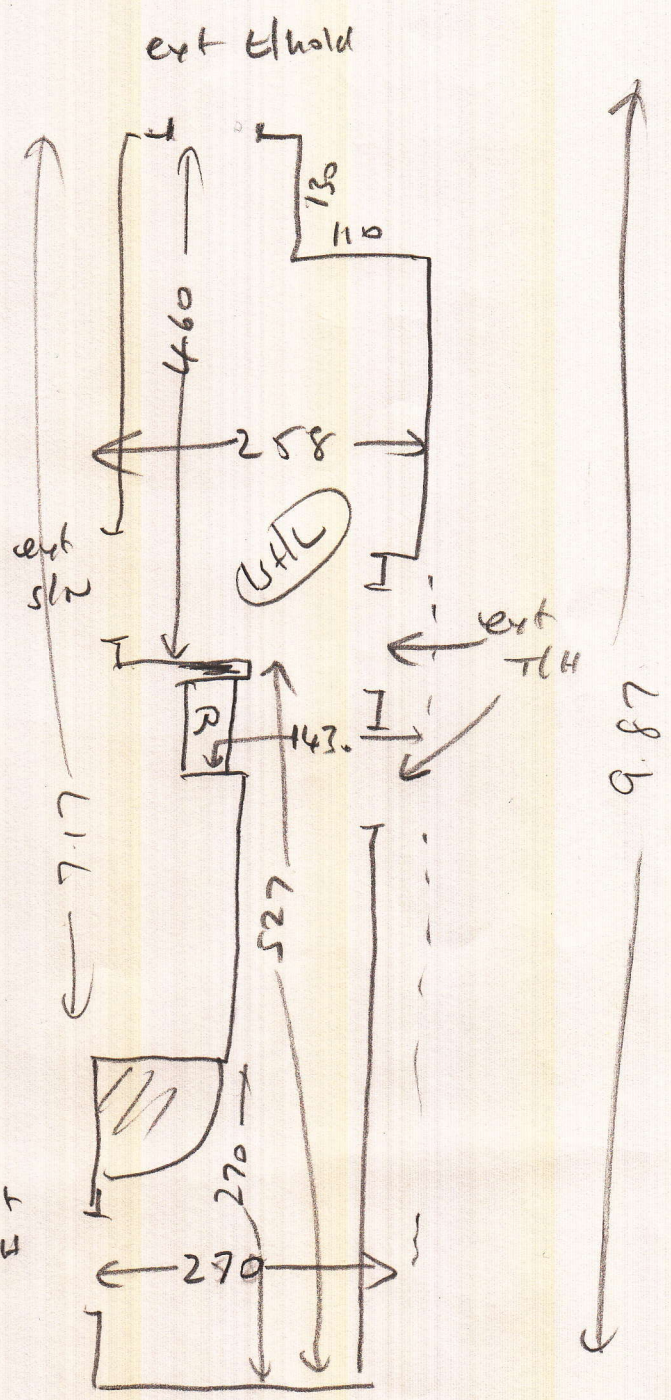

Lans out

Jorgensen

S26648
 Mrs Jorgensen
 283 Sheen Lane
 SW14 8RN

FULLY FITTED TOP STAIRS

Rise	0.20 x 0.78	bully bracket
(1)	0.50 x 0.80	
W1	0.68 x 0.97	
W2	0.76 x 1.17	
W3	0.74 x 0.82	
(7)	0.50 x 0.81	

BOTTOM STAIRS RUNNERS

Rise	0.17 x 0.70 runner	cut on site
(1)	0.42 x 0.70 "	
W4	0.62 x 0.95	
W5	0.72 x 1.18	
W6	0.74 x 0.70 runner	
(12)	0.42 x 0.70 "	Some tuff showing

2022

Alan 26614

S26648

Job Mrs Jorgensen
 No 283 Sheen Lane
 Address: E Sheen
 SW14 8RN

Sheet of:
 Wool'n Linen WL 776
 Pale Linen

10.20 x 4
 2.25 x 4

(1) Put Landing +
 top stairs +
 cut runner (Bottom)
 Give to warehouse Tues for
 BH to collect

(2) Put Bottom Stair
 Runners

Alan 2/6/14
 +
 4/6/14