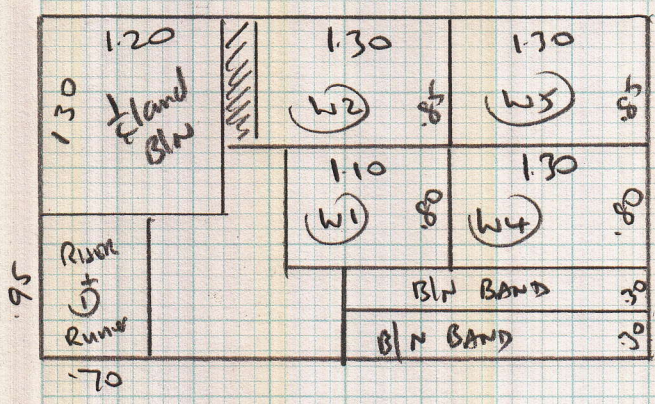

Lans out

Jorgensen

S26648
 Mrs Jorgensen
 283 Sheen Lane
 SW14 8RN

FULLY FITTED TOP STAIRS

Rise	0.20 x 0.78	bully bracket
(1)	0.50 x 0.80	
W1	0.68 x 0.97	
W2	0.76 x 1.17	
W3	0.74 x 0.82	
(7)	0.50 x 0.81	

BOTTOM STAIRS RUNNERS

Rise	0.17 x 0.70 runner	cut on site
(1)	0.42 x 0.70 "	
W4	0.62 x 0.95	
W5	0.72 x 1.18	
W6	0.74 x 0.70 runner	
(12)	0.42 x 0.70 "	Some tuff showing

2022

Alan 26614

S26648

Job Mrs Jorgensen
 No 283 Sheen Lane
 Address: E Sheen
 SW14 8RN

Sheet of:
 Wool'n Linen WL 776
 Pale Linen

10.20 x 4
 2.25 x 4

(1) Put Landing +
 top stairs +
 cut runner (Bottom)
 Give to warehouse Tues for
 BH to collect

(2) Put Bottom Stair
 Runners

Alan 2/6/14
 +
 4/6/14