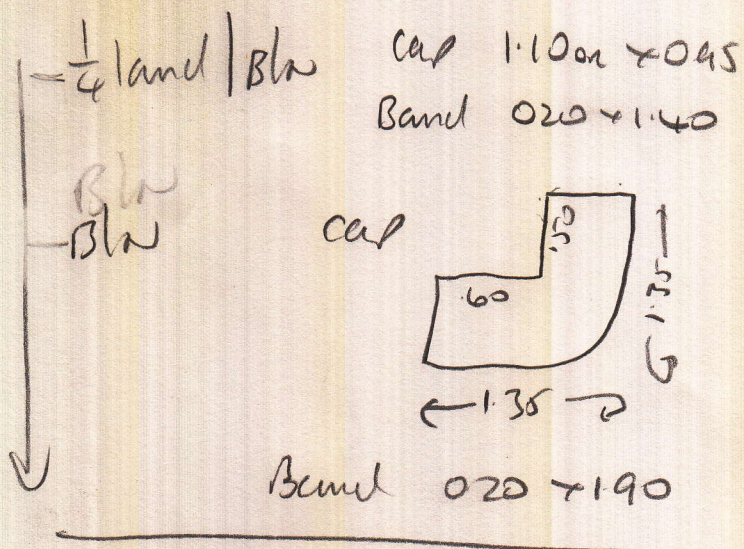

Lans out

Jorgensen

S26648
 Mrs Jorgensen
 283 Sheen Lane
 SW14 8RN

FULLY FITTED TOP STAIRS

Rise	0.20 x 0.78	bully bracket
(1)	0.50 x 0.80	
W1	0.68 x 0.97	
W2	0.76 x 1.17	
W3	0.74 x 0.82	
(7)	0.50 x 0.81	

BOTTOM STAIRS RUNNERS

Rise	0.17 x 0.70 runner	cut on site
(1)	0.42 x 0.70 "	
W4	0.62 x 0.95	
W5	0.72 x 1.18	
W6	0.74 x 0.70 runner	
(12)	0.42 x 0.70 "	Some tuff showing

2022

Alan 26614

S26648

Job Mrs Jorgensen
 No 283 Sheen Lane
 Address: E Sheen
 SW14 8RN

Sheet of:
 Wool'n Linen WL 776
 Pale Linen

10.20 x 4
 2.25 x 4

(1) Put Landing +
 top stairs +
 cut runner (Bottom)
 Give to warehouse Tues for
 BH to collect

(2) Put Bottom Stair
 Runners

Alan 2/6/14
 +
 4/6/14