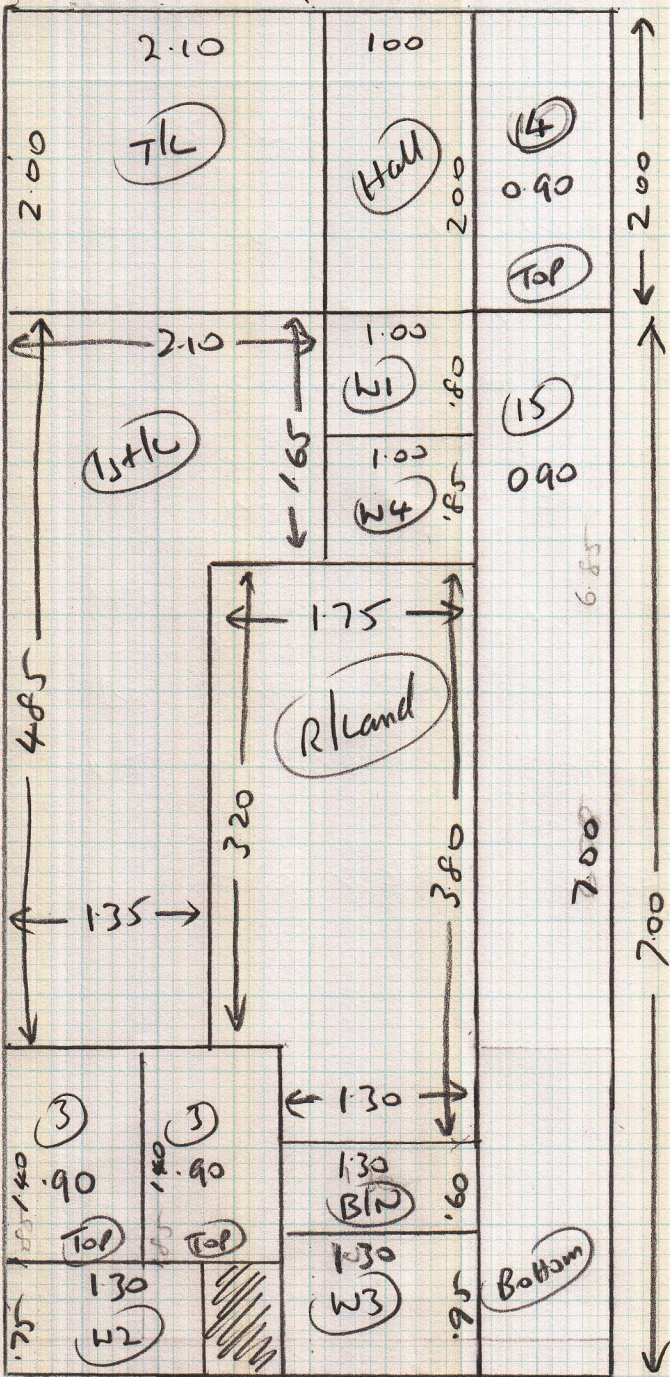

plans

4 m

S 26663

Job: MRS H. HERALD  
 Name: 51 COWLEY ROAD  
 Address: MORTLAKE  
 SW14 8QD

Fineloor, FLO 495

2.00 x 4 m  
 7.00 x 4 m

1 OR 2 See layout sheet 2