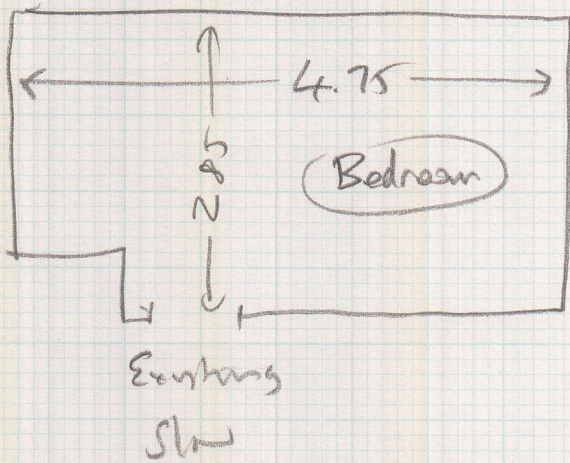

FRIEND OF JC

Existing sledge

526695

Job No: MR. FRED ALLISON
Name: 40 GROVELANDS
Address: WEST MOLESLEY
Tel: KT8 2ED
Sheet: of

Apply 50 AFSO 264
2.95 x 5m

1 or 1

Alan

Thurs 19/6/14
for