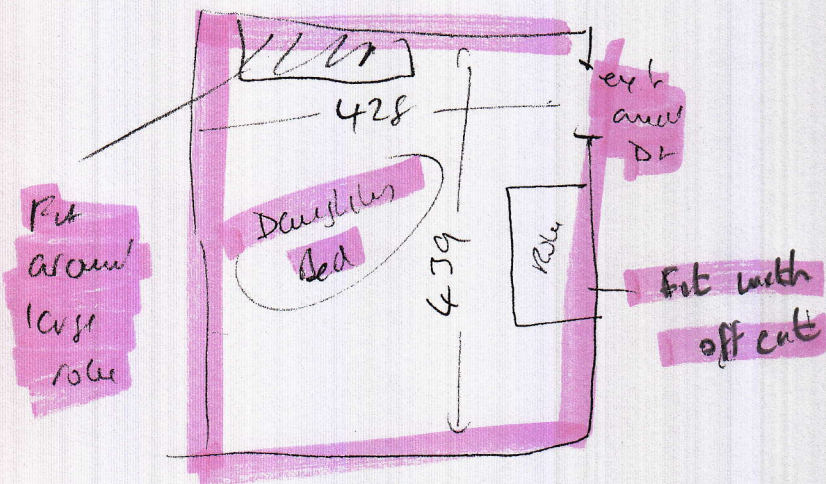

Secchi

526702

wood
 uln
 mlt (#2)
 ext slc

wood
 uln
 ext slc needs (15")
 mlt (#2)

wood
 uln
 mlt (#2)
 ext slc

- Turn
- ① apt @ 28 m²
 - ② wood @ 45 m