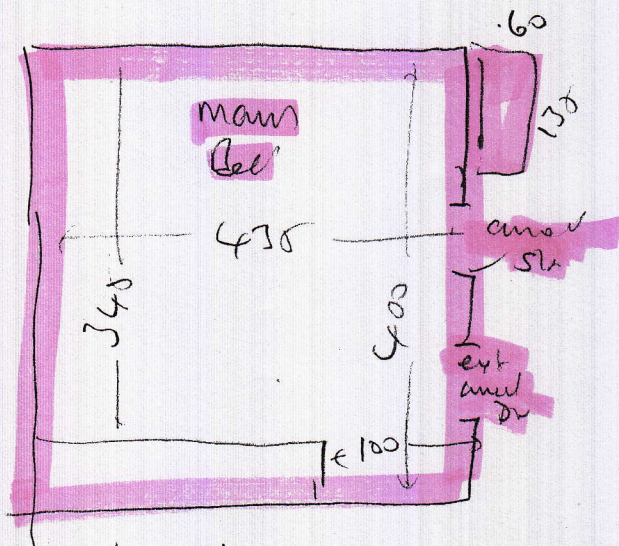

Secchi

526702

wood
 uln
 mlt (#2)
 ext slc

wood
 uln
 ext slc needs (15")
 mlt (#2)

wood
 uln
 mlt (#2)
 ext slc

- Turn
- ① apt @ 28 m²
 - ② wood @ 45 m