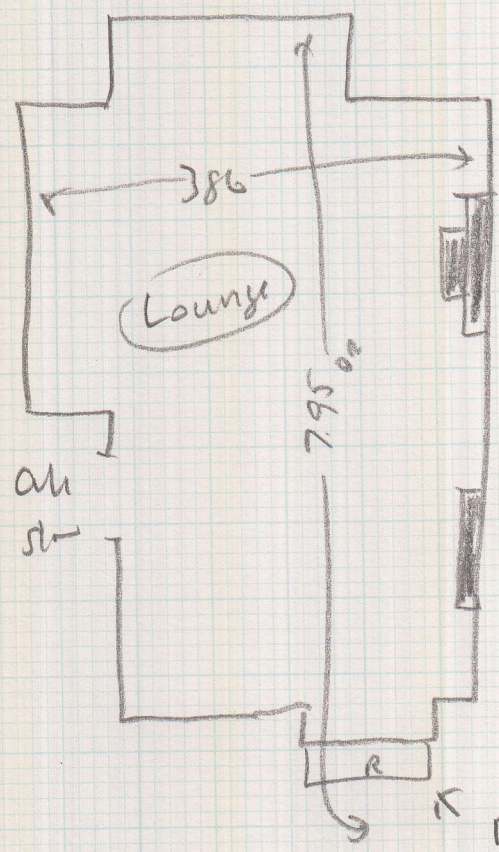

mrcarpet
S26719

Job: MRS CHERILAN
Name: 18 DANCER ROAD
Address: RICHMOND
TWA 4LA
Tel:

Room: Pleun Loop 63919
8.05 x 4

Pleun Loop
PCA 63919

existing sledge

Fit carpet over + down step

Bedroom 3.25 x 3.37

Existing sledge

Heather Trust 42 HEA219
3.35 x 4

10R1