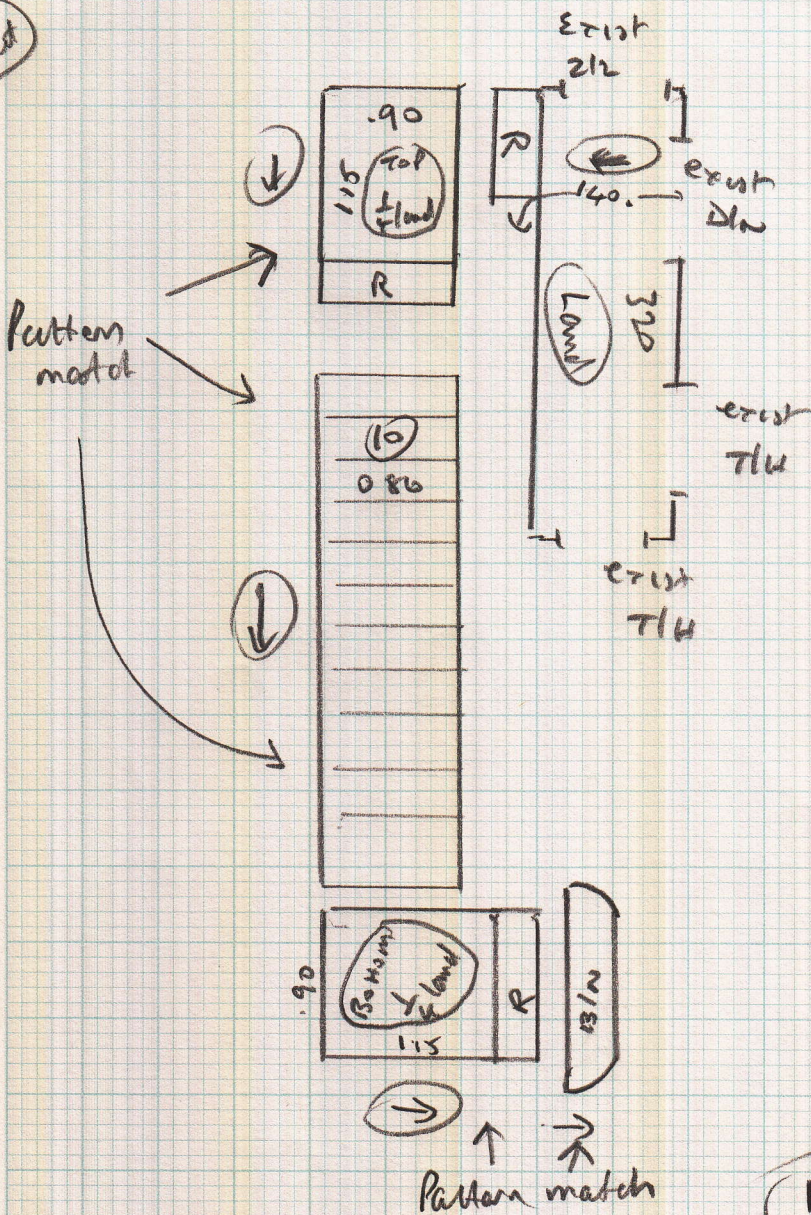

Plan

457

mrcarpet
526737

Job No: MR W. MANDEVILLE
Name: 206 Fleetside
Address: West Molesey
KT8 2NJ

rel:
Sheet of:
Color Full 2008/15
3.35 x 4.57

Layout

1021