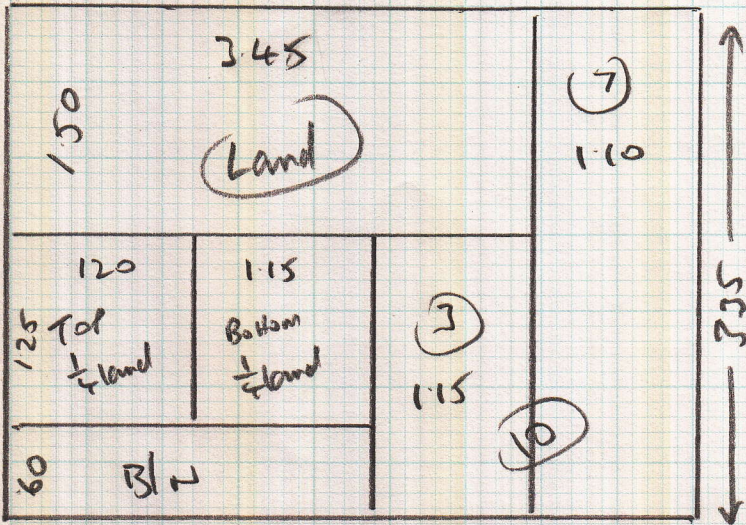

Plan

457

mrcarpet
526737

Job No: MR W. MANDEVILLE
Name: 206 Fleetside
Address: West Molesey
KT8 2NJ

rel:
Sheet of:
Color Full 2008/15
3.35 x 4.57

Layout

1021