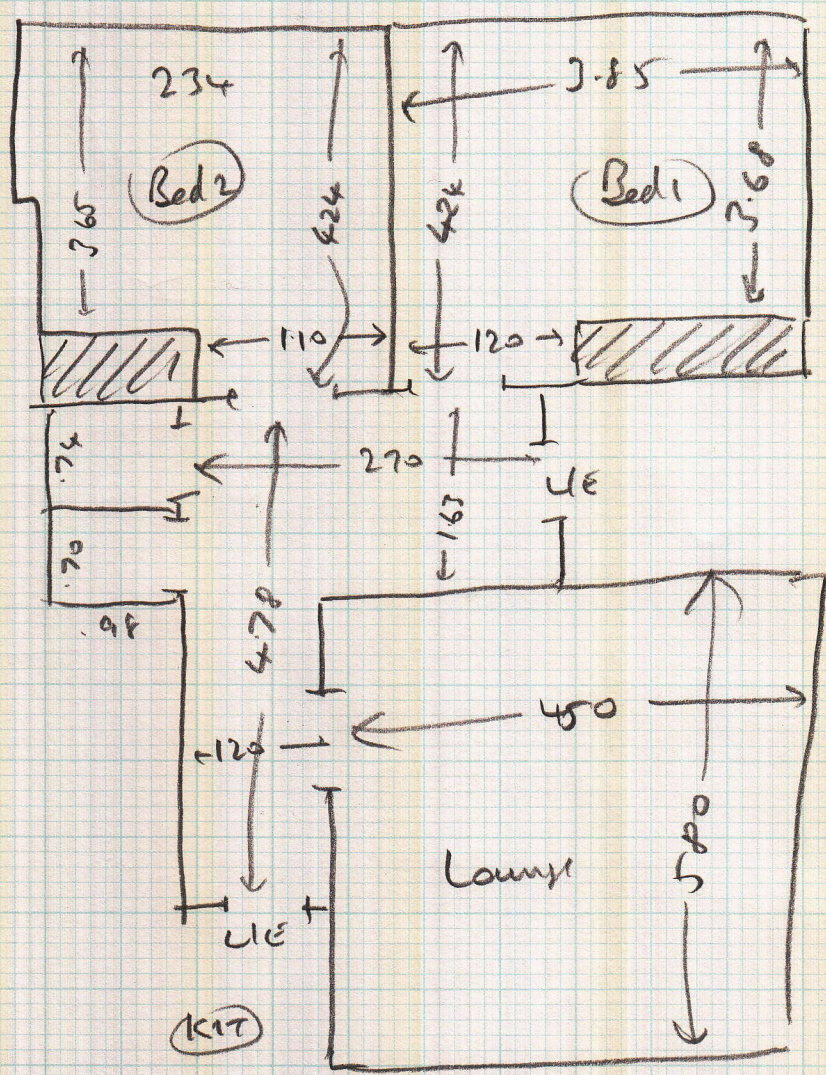

Cl Plan

mrcarpet
 S 26741
 Job: MR A. ZDRZALKA
 Name: Flat 5, 69 Sinclair Rd
 Address: London
 Tel: W14 0NR
 Sheet: of:

Stack 2m x 60, String
 2.80 x 5

Layout

- Riser 0.20 x 0.88
- W1 0.70 x 1.08
- W2 0.80 x 1.30
- W3 0.71 x 0.91
- (12) 0.45 x 0.90
- Hall 2.02 x 1.15 (ref all DW)

Evening sledge
 no overlaps

2 OR 2

Roy Horridge
 Mon 28/7/14

K/Dem
cl plan

mrcarpets
526741

Job: MR A ZDRZALKA
No: Flat 5, 69 Sinclair Road
Address: London
Ref: W14 0NR
Sheet: 01

Fit Versilay all over

Ray Hemdy
Mon 28/7/14