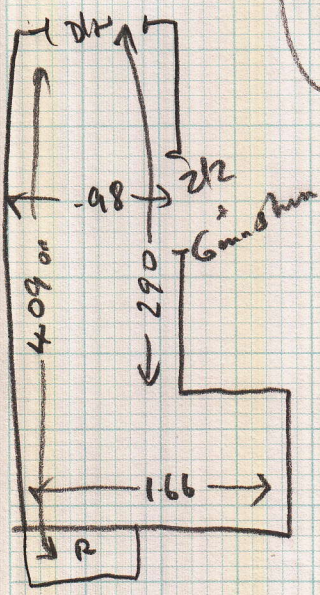

C/plan

mrcarpet
 S 26745
 Job No: DR A HULME
 Name: 21 Cleveland Gardens
 Address: Barnes
 SW13 0AE
 Tel:

Sheet of:
 Rutland 60, 40877
 Claret
 420 x 4

Lay out

Bottom stairs

Refit existing stair runner
 needs new 4202
 Existing sledge

(3) 0.90 x 0.79

4202 left

Stole Turf Limestone

Mid Bed 300 x 365 ← 3.10 x 4

R. Bed 285 x 370 ← 2.95 x 4

Pu Room alley

1021