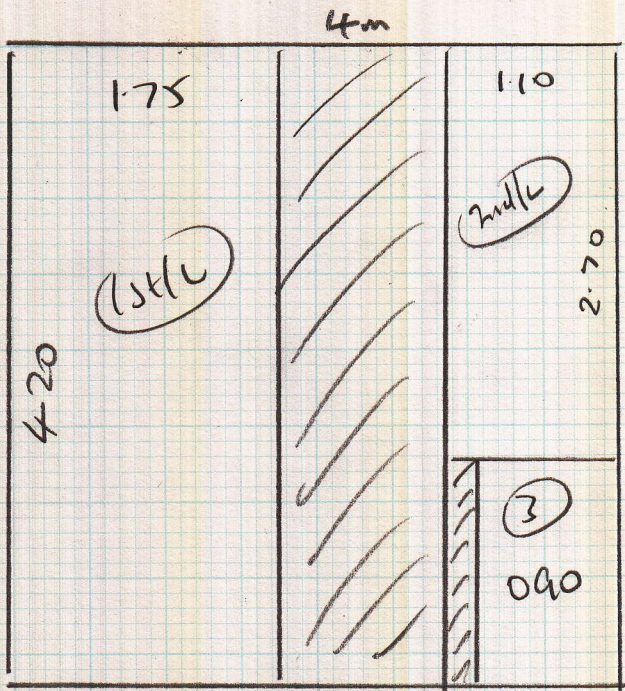

C/plan

mrcarpet
 S 26745
 Job No: DR A HULME
 Name: 21 Cleveland Gardens
 Address: Barnes
 SW13 0AE
 Tel:

Sheet of:
 Rutland 60, 40877
 Claret
 420 x 4

Lay out

Bottom stairs

Refit existing stair runner
 needs new 4202
 Existing sledge

(3) 0.90 x 0.79

4202 left

Stole Turf Limestone

Mid Bed 300 x 365 ← 3.10 x 4

R. Bed 285 x 370 ← 2.95 x 4

Pu Room alley

1021