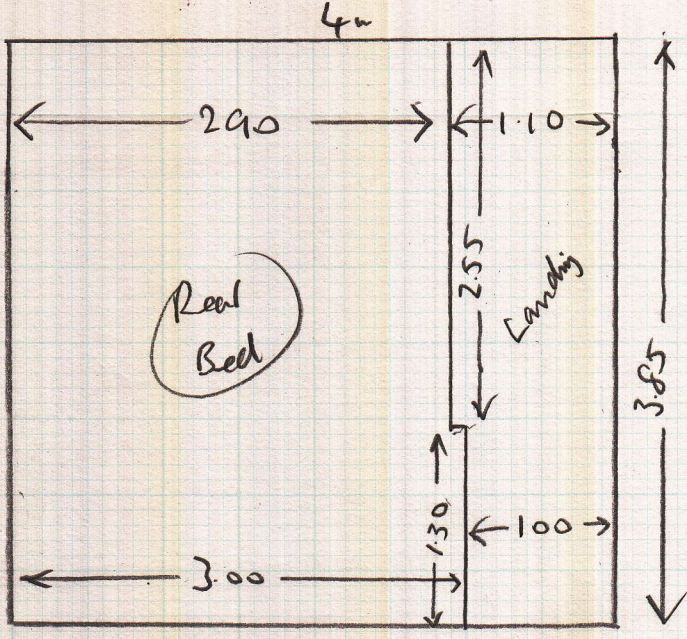

C/Plan

S26766
 Mrs H. SWIFF
 97 Archway Street
 BARNET
 SW13 0AN

London Trust, Arson
 3.85 x 4
 5.25 x 4

Reuse existing alley
 in 2 bedrooms

New 42oz for
 Landings + stairs

Alan
 Tues 22/7/14

(1 of 2)

Layout

- ② 041 > 073
- 1/2 land 1.00 or > 1.50
- ⑩ 040 > 073

526766

Job No: MRS H SNIPP
 Name: 97 Archway St.
 Address: Barnes
 SW13 0AN

Tel: _____
 Sheet: _____ of: _____

Re use existing
 ulay in 2 Beds

New 4200 for
 landing and stairs