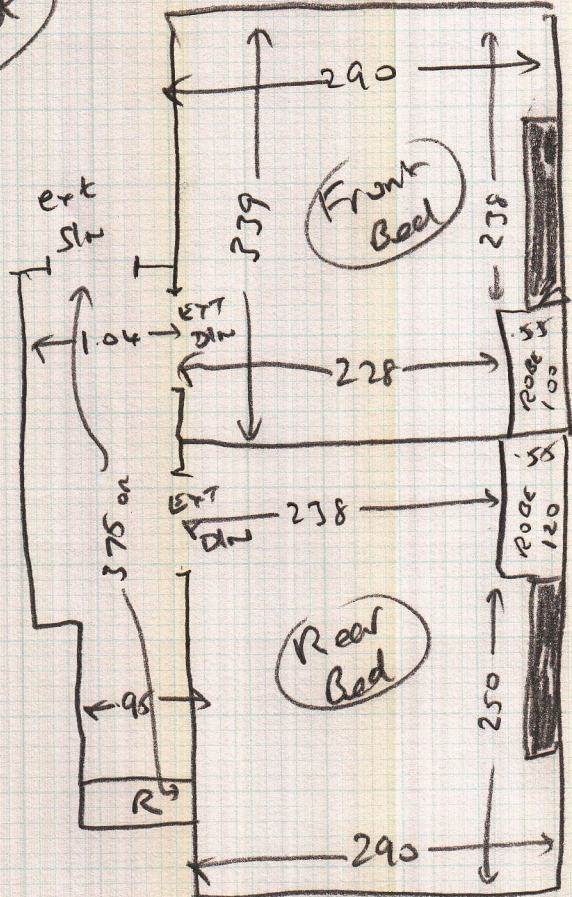

C/Plan

S26766
 Mrs H. SWIFF
 97 Archway Street
 BARNET
 SW13 0AN

London Trust, Arson
 3.85 x 4
 5.25 x 4

Reuse existing alley
 in 2 bedrooms

New 42oz for
 Landings + stairs

Alan
 Tues 22/7/14

(1 of 2)

Layout

- ② 041 > 073
- 1/2 land 1.00 or > 1.50
- ⑩ 040 > 073

526766

Job No: MRS H SNIPP
 Name: 97 Archway St.
 Address: Barnes
 SW13 0AN

Tel: _____
 Sheet: _____ of: _____

Re use existing
 ulay in 2 Beds

New 4200 for
 landing and stairs