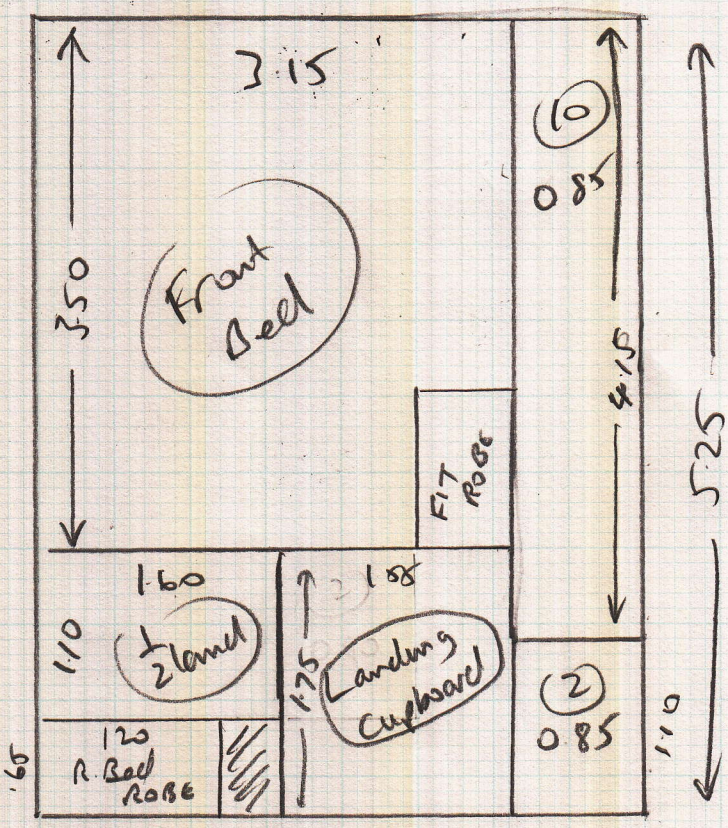

C/Plan

S26766
 Mrs H. SWIFF
 97 Archway Street
 BARNET
 SW13 0AN

London Trust, Arson
 3.85 x 4
 5.25 x 4

Reuse existing alley
 in 2 bedrooms

New 42oz for
 Landings + stairs

Alan
 Tues 22/7/14

(1 of 2)

Layout

- ② 041 > 073
- 1/2 land 1.00 or > 1.50
- ⑩ 040 > 073

526766

Job No: MRS H SNIPP
 Name: 97 Archway St.
 Address: Barnes
 SW13 0AN

Tel: _____
 Sheet: _____ of: _____

Re use existing
 ulay in 2 Beds

New 4200 for
 landing and stairs