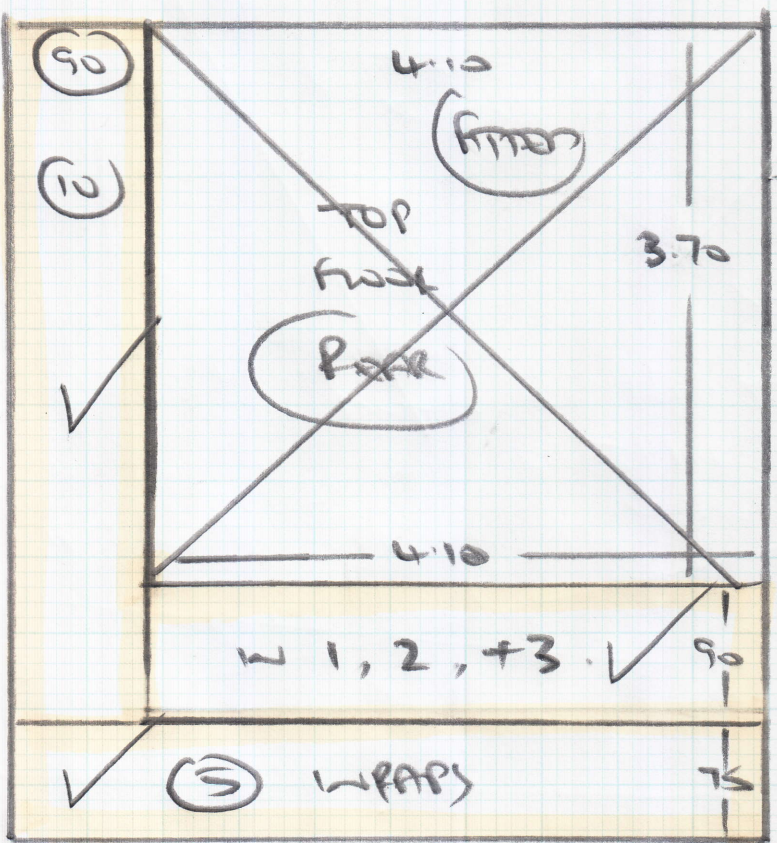

Job No: S 26808

Name: WARD

Address: Part (3)

Tel: Sheet: (2) of (2)

All size of cut 520 in wide split delivery LABELED

520

4.80

5.00m

Job No: (5) 26808
 Name: WARD
 Address: PART (3)
 Tel:
 Sheet: (1) of (2)

3.40

5.00m

4.60

5.35

Part (3)
 All
 S/L
 of these
 (2 cut)
 (in Bed)
 WAREHOUSE
 SPLIT
 DELIVERY

(2 cut)
 ISSUED
 CUT OUT
 S/L
 CURRENT
 WORK IN PROGRESS