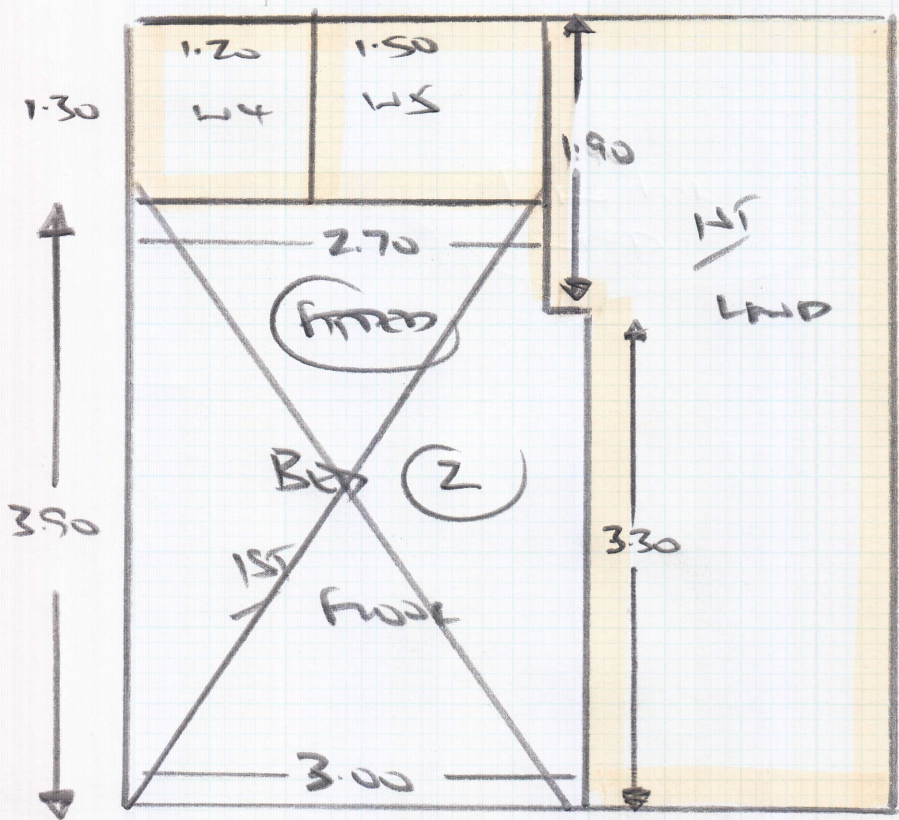

Job No: S 26808

Name: WARD

Address: Part (3)

Tel: Sheet: (2) of (2)

All size of cut 520 in wide split delivery LABELED

520

4.80

5.00m

Job No: (5) 26808
 Name: WARD
 Address: PART (3)
 Tel:
 Sheet: (1) of (2)

3.40

5.00m

4.60

5.35

Part (3)
 All
 S/L
 of these
 (2 cut)
 (in Bed)
 WAREHOUSE
 SPLIT
 DELIVERY

(2 cut)
 ISSUED
 CUT OUT
 S/L
 CURRENT
 WORK IN PROGRESS