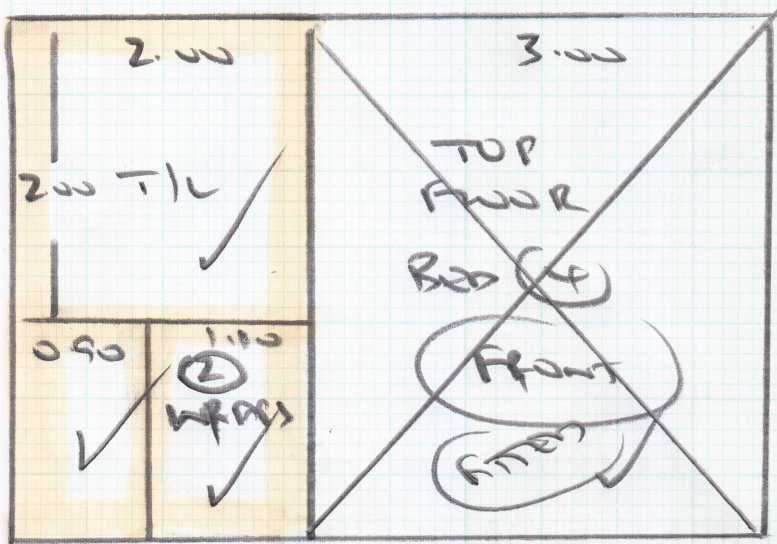

Job No: S 26808

Name: WARD

Address: Part (3)

Tel: Sheet: (2) of (2)

All size of cut 520 in wide split delivery LABELED

520

4.80

5.00m

Job No: (5) 26808
 Name: WARD
 Address: PART (3)
 Tel:
 Sheet: (1) of (2)

3.40

5.00m

4.60

5.35

Part (3)
 All
 S/L
 of these
 (2 cut)
 (in Bed)
 WAREHOUSE
 SPLIT
 DELIVERY

(2 cut)
 ISSUED
 CUT OUT
 S/L
 CURRENT
 WORK IN PROGRESS