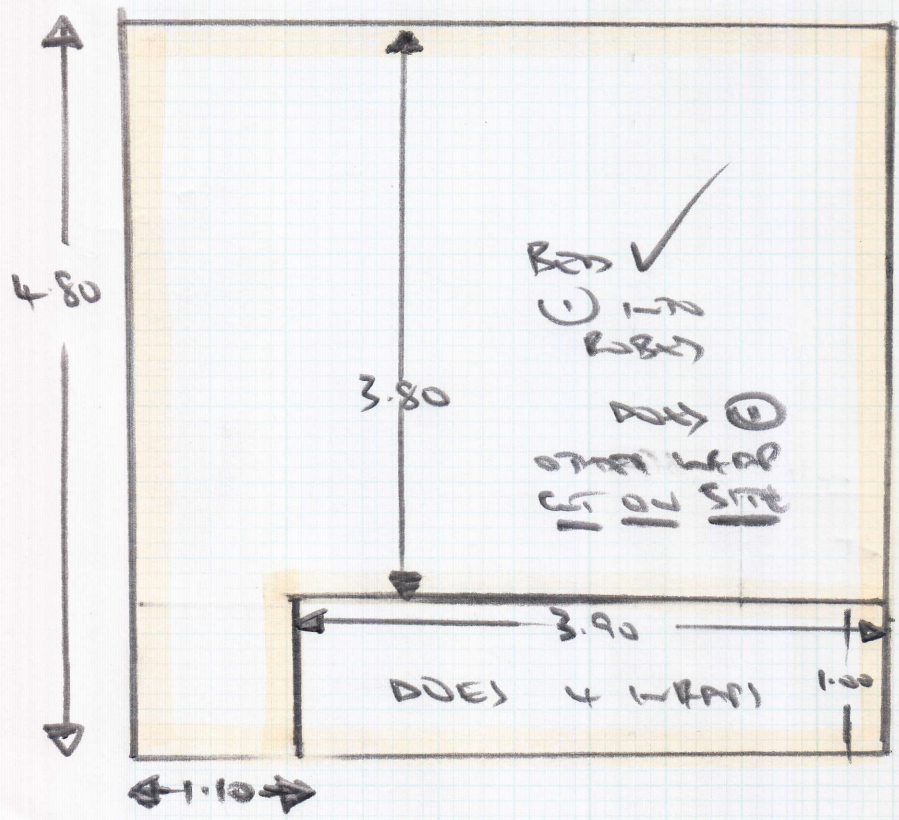

Job No: S 26808

Name: WARD

Address: Part (3)

Tel: Sheet: (2) of (2)

All size of cut 520 in wide split delivery LABELED

520

4.80

5.00m

Job No: (5) 26808
 Name: WARD
 Address: PART (3)
 Tel:
 Sheet: (1) of (2)

3.40

5.00m

4.60

5.35

Part (3)
 All
 S/L
 of these
 (2 cut)
 (in Bed)
 WAREHOUSE
 SPLIT
 DELIVERY

(2 cut)
 ISSUED
 CUT OUT
 S/L
 CURRENT
 WORK IN PROGRESS