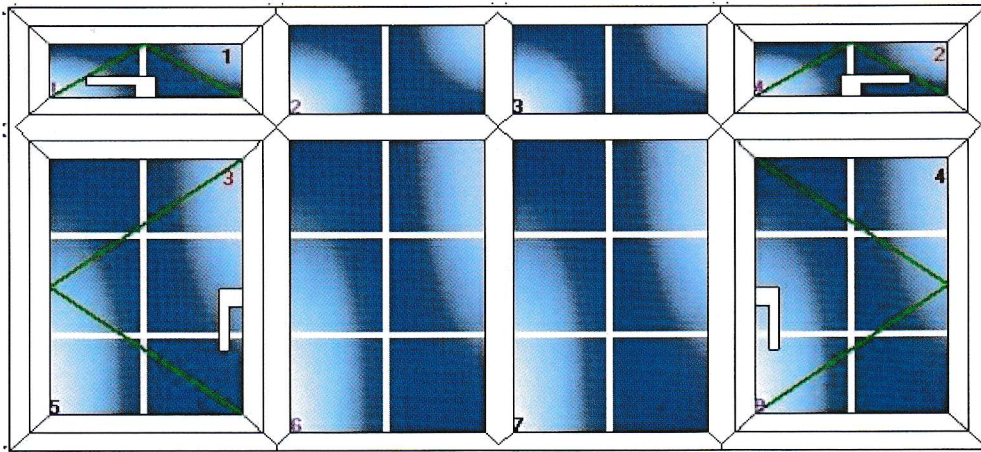

Lounge and Dining Room Windows

Top Left Window (when looking from outside of the house)

THIS PANEL TO BE SAME AS MIDDLE PANEL SO WILL BE NON OPENING

Top Right Window (when looking from outside of the house)

THIS PANEL TO BE SAME AS MIDDLE PANEL SO WILL BE NON OPENING

ALL TO BE GEORGIAN BAR DESIGN