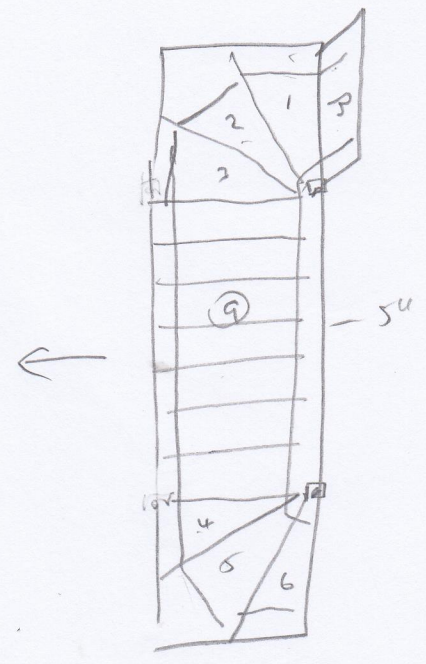

mrcarpets
S32522

Job: Mrs P. Charlton
Name: 4 Sheen Park
Address: Richmond
TW9 1UW

Sheet: of:

4.25 x 4m

1 of 2

Layout

S32522
Charlton

5^u 944

TOP STAIRS

Rise	0.20 x 0.90 exact		<u>Run</u> 65cm
W1	0.73 x 1.15	} cut on site	
W2	0.83 x 1.29		
W3	0.72 x 0.81 exact		56cm
(9)	0.47 x 0.81 exact		56cm
W4	0.68 x 0.99	} cut on site	
W5	0.76 x 1.27		
W6	0.79 x 0.91 exact		66cm

MID STAIRS

Rise	0.20 x 0.86 exact		61cm
(3)	0.47 x 0.86 exact		61cm

Rise	0.18 x 0.86 exact		61cm
(12)	0.45 x 0.86 exact		61cm
W B/N 1	0.88 x 1.05	} cut on site	
W B/N 2	0.80 x 1.28		

(20x2)