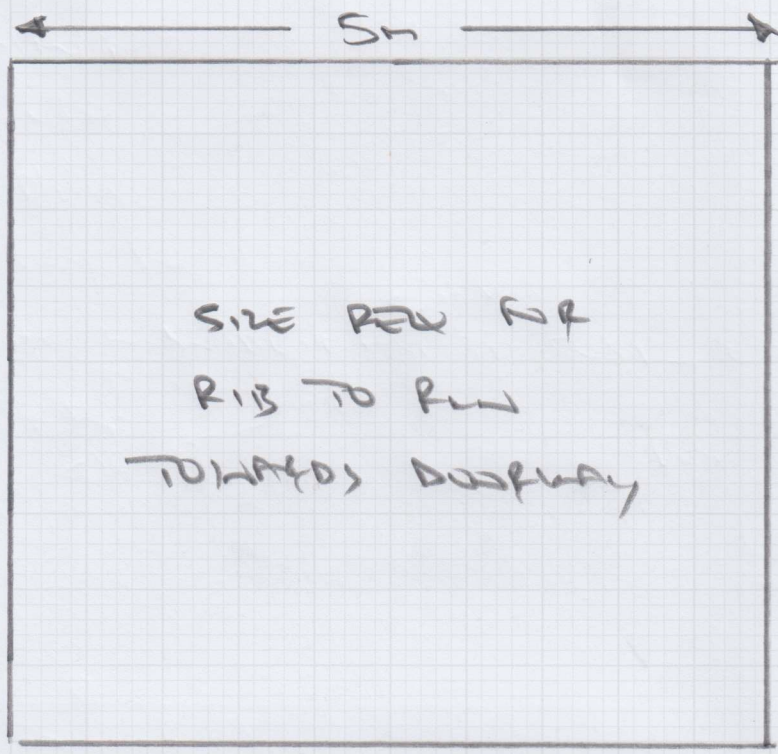

CPT IS 5m WIDE

RUSTICA RV103

mrcarpets

ESTD 1985

Job No:

Name: HILDA MITTAKER

Address:

07813 - 698790

Tel:

Sheet: of:

4.5m

3.5m