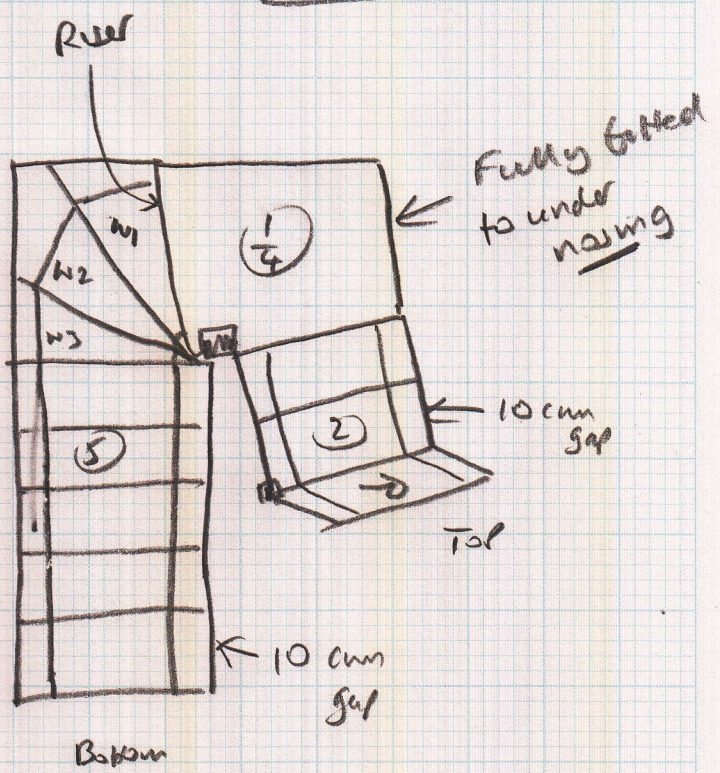

(Plans)

P26420

Job: MR BRYAN WILLIAMS  
 Name: 81 SHEEN ROAD  
 Address: RICHMOND  
 TN9 1XJ

Sheet: of:  
 22074

Layout

- Riser 0.22 x 55 cm runner
  - (2) 0.54 x 55 cm runner
  - 1/4 Land 1.20m x 0.90m (Fitted to under nosing)
  - Riser 0.22 x 0.80
  - W1 0.60 x 1.10
  - W2 0.70 x 1.10
  - W3 0.68 x 54 cm runner
  - (5) 0.48 x 54 cm runner
- Template on site

(1 of 1)