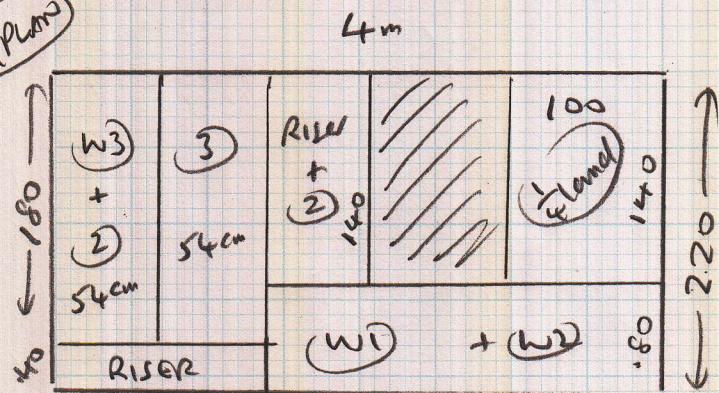

(Plans)

P26420

Job: MR BRYAN WILLIAMS  
 Name: 81 SHEEN ROAD  
 Address: RICHMOND  
 TN9 1XJ

Sheet: of:  
 22074

Layout

- Riser 0.22 x 55 cm runner
  - (2) 0.54 x 55 cm runner
  - 1/4 Land 1.20m x 0.90m (Fitted to under nosing)
  - Riser 0.22 x 0.80
  - W1 0.60 x 1.10
  - W2 0.70 x 1.10
  - W3 0.68 x 54 cm runner
  - (5) 0.48 x 54 cm runner
- Template on site

(1 of 1)