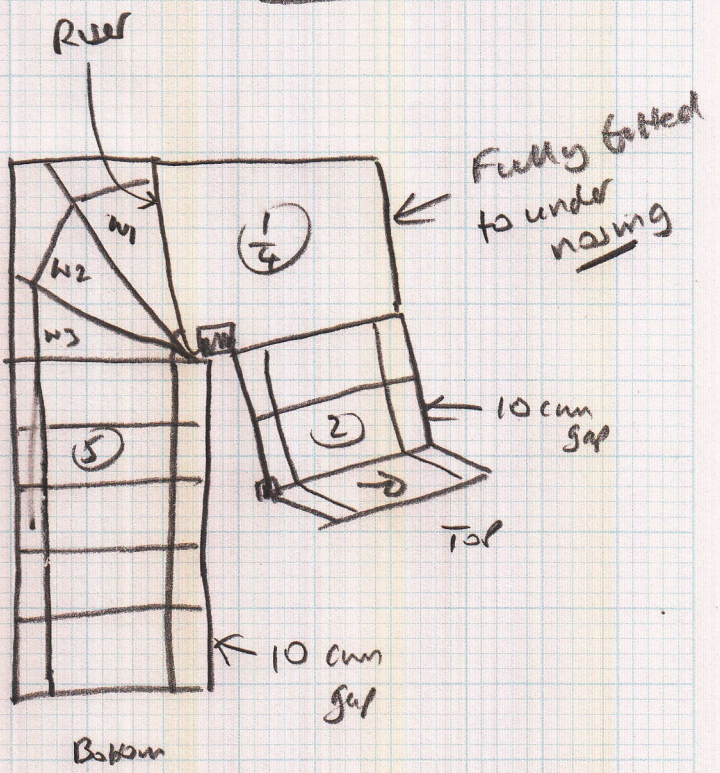

(Plan)

P26420
 Job: MR BRYAN WILLIAMS
 Name: 81 SHEEN ROAD
 Address: RICHMOND
 TN9 1XJ
 Sheet: of:
 22074

(Layout)

- Riser 0.22 x 55 cm runner
- (2) 0.54 x 55 cm runner
- Lland 1.20m x 0.90m (Fitted to under nosing)
- | | | |
|-------|-------------|--------------------|
| Riser | 0.22 x 0.80 | } Template on site |
| W1 | 0.60 x 1.10 | |
| W2 | 0.70 x 1.10 | |
- W3 0.68 x 54 cm runner
- (5) 0.48 x 54 cm runner

(1 of 1)