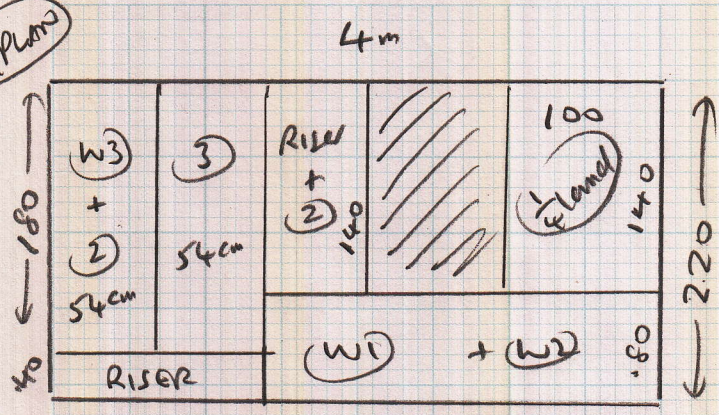

(Plan)

P26420
 Job: MR BRYAN WILLIAMS
 Name: 81 SHEEN ROAD
 Address: RICHMOND
 TN9 1XJ
 Sheet: of:
 22074

(Layout)

- Riser 0.22 x 55 cm runner
- (2) 0.54 x 55 cm runner
- Lland 1.20m x 0.90m (Fitted to under nosing)
- | | | |
|-------|-------------|--------------------|
| Riser | 0.22 x 0.80 | } Template on site |
| W1 | 0.60 x 1.10 | |
| W2 | 0.70 x 1.10 | |
- W3 0.68 x 54 cm runner
- (5) 0.48 x 54 cm runner

(1 of 1)