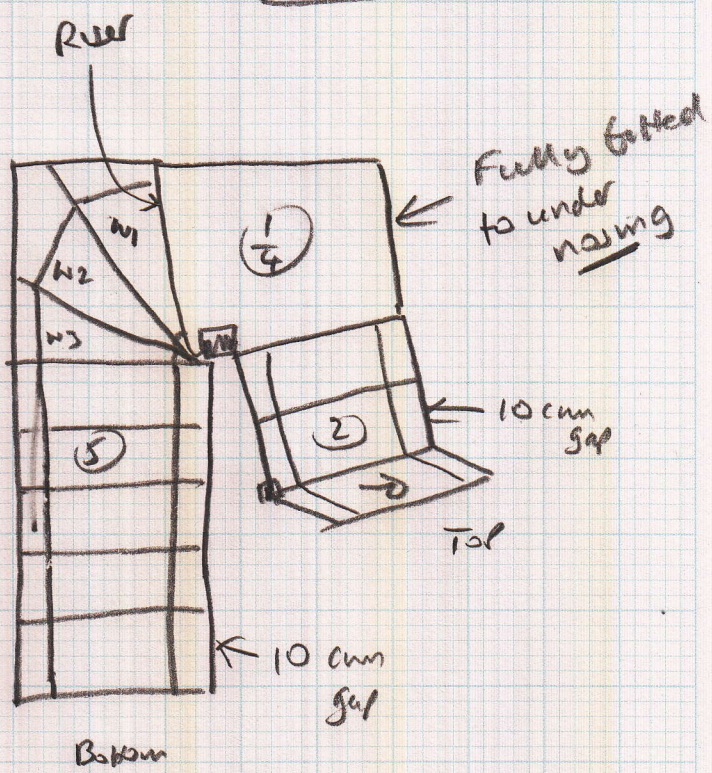

(Plans)

P26420

Job: MR BRYAN WILLIAMS
 Name: 81 SHEEN ROAD
 Address: RICHMOND
 TN9 1XJ

Sheet: of
 22074

(Layout)

- Riser 0.22 x 55 cm runner
 - (2) 0.54 x 55 cm runner
 - 1/4 Land 1.20m x 0.90m (Fitted to under nosing)
 - Riser 0.22 x 0.80
 - W1 0.60 x 1.10
 - W2 0.70 x 1.10
 - W3 0.68 x 54 cm runner
 - (5) 0.48 x 54 cm runner
- Template on site

(1 of 1)