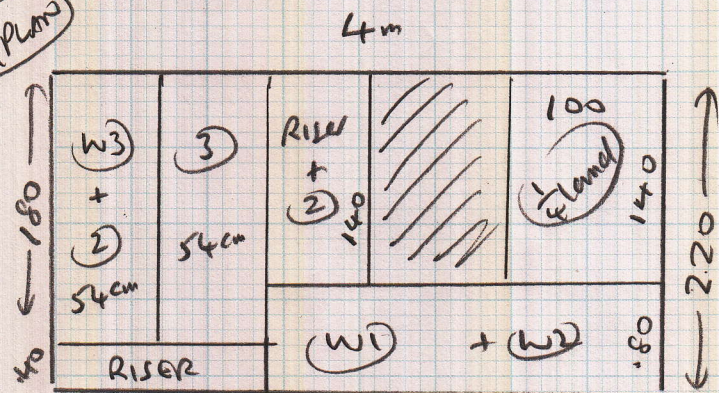

(Plans)

P26420

Job: MR BRYAN WILLIAMS
 Name: 81 SHEEN ROAD
 Address: RICHMOND
 TN9 1XJ

Sheet: of
 22074

(Layout)

- Riser 0.22 x 55 cm runner
 - (2) 0.54 x 55 cm runner
 - 1/4 Land 1.20m x 0.90m (Fitted to under nosing)
 - Riser 0.22 x 0.80
 - W1 0.60 x 1.10
 - W2 0.70 x 1.10
 - W3 0.68 x 54 cm runner
 - (5) 0.48 x 54 cm runner
- Template on site

(1 of 1)