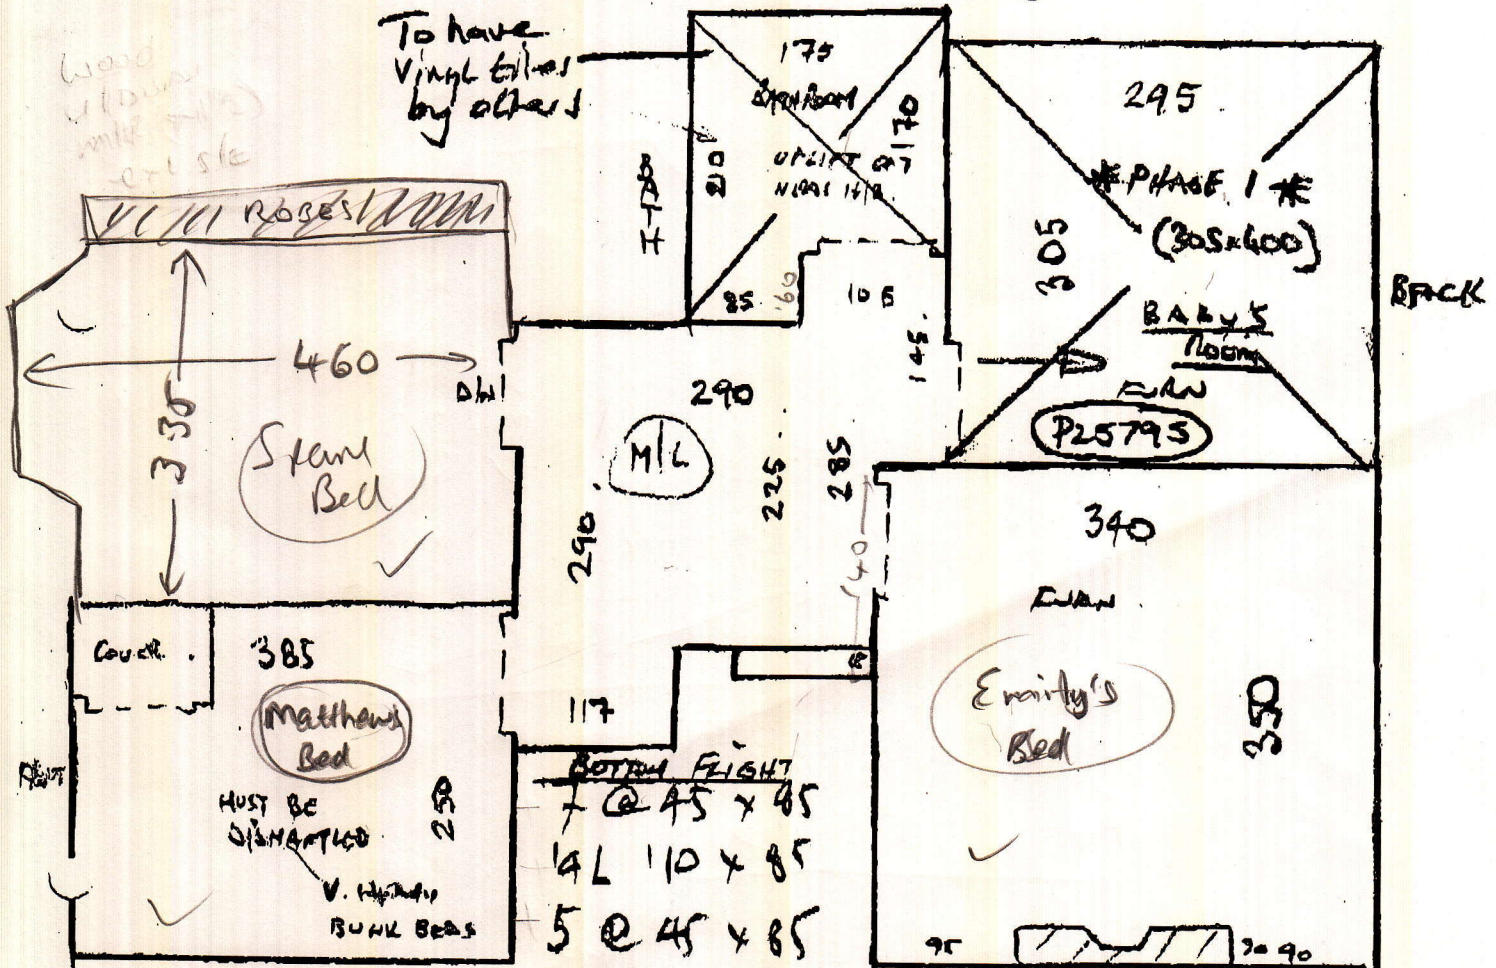

Mr Georgiadis  
 Name: 52 Madrid Road  
 Address: Barnes  
 SW13 9PG

Tel: \_\_\_\_\_  
 Sheet: \_\_\_\_\_ of: \_\_\_\_\_

370 x 4  
 450 x 4

- Spare bed 3.35 x 4.60
- Matthew's bed 2.50 x 3.85
- Emily's bed 3.50 x 3.60
- Loft Bed 5.35 x 3.60

And last lounge/study 4.38 x 4.38

TIVERTON  
 - TIV-909  
 305 x 400  
 = 12.2m<sup>2</sup>

P26123  
 GEORGIA OLS

- BOTTOM FLIGHT
- 7 @ 45 x 85
  - 1 L 110 x 85
  - 5 @ 45 x 85
  - 1 L 115 x 85
  - 3 @ 90 x 180

- TOP FLIGHT
- 7 @ 45 x 77
  - W1 60 x 80
  - W2 70 x 110
  - W3 65 x 75
  - 1 @ 45 x 77
  - 1 L 105 x 95
  - 3 @ 45 x 77

E-MAILED 24 MAY 2014

2013

P2623

Mr Georgiadis  
52 Madrid Rd

Georgiadis

wood  
wall  
outside  
MLF (23)

wood  
wall  
outside  
MLF (23)

(30F3)