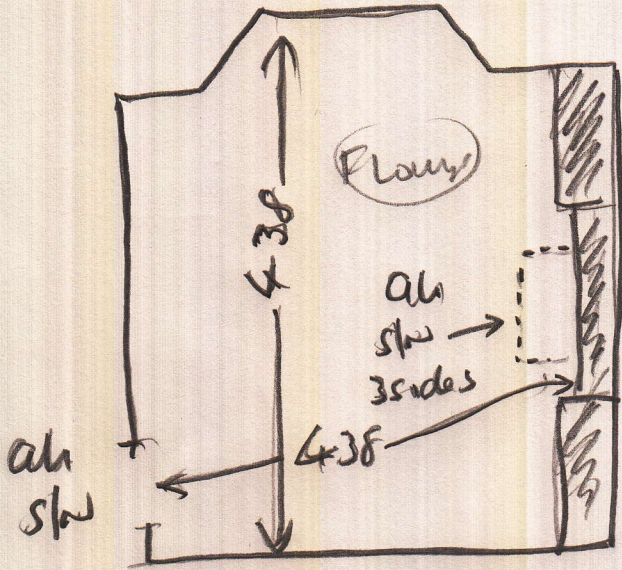

And last lounge/study 4.38 x 4.38

TIVERTON  
 - TIV-909  
 305 x 400  
 = 12.2m<sup>2</sup>

P26123  
 GEORGIA OLS

- BOTTOM FLIGHT
- 7 @ 45 x 85
  - 1 L 110 x 85
  - 5 @ 45 x 85
  - 1 L 115 x 85
  - 3 @ 90 x 180

- TOP FLIGHT
- 7 @ 45 x 77
  - W1 60 x 80
  - W2 70 x 110
  - W3 65 x 75
  - 1 @ 45 x 77
  - 1 L 105 x 95
  - 3 @ 45 x 77

E-MAILED 24 MAY 2014

2013

P2623

Mr Georgiadis  
52 Madrid Rd

Georgiadis

wood  
wall  
outside  
MLF (23)

wood  
wall  
outside  
MLF (23)

(30F3)