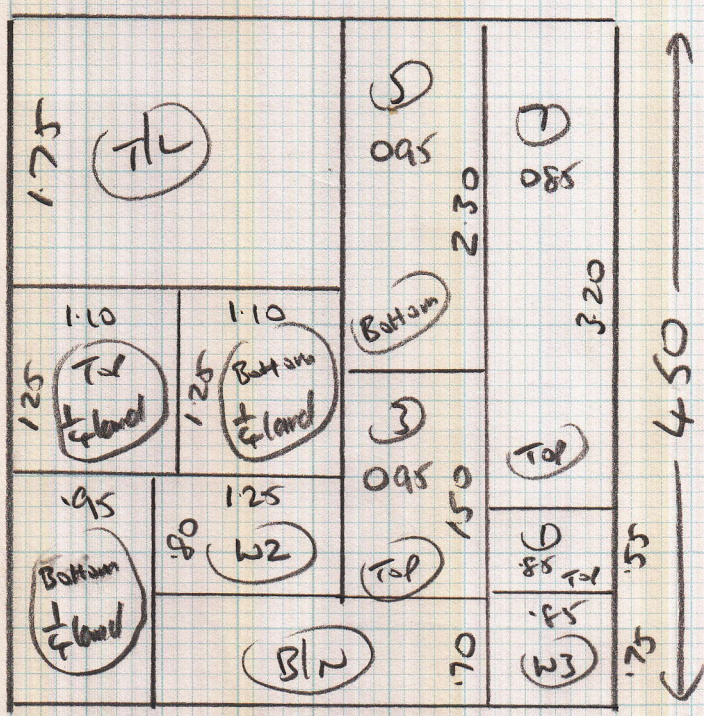

Mr Georgiadis  
 Name: 52 Madrid Road  
 Address: Barnes  
 SW13 9PG

Tel: \_\_\_\_\_  
 Sheet: \_\_\_\_\_ of: \_\_\_\_\_

370 x 4  
 450 x 4

- Spare bed 3.35 x 4.60
- Matthew's bed 2.50 x 3.85
- Emily's bed 3.50 x 3.60
- Loft Bed 5.35 x 3.60

And last lounge/study 4.38 x 4.38

TIVERTON  
 - TIV-909  
 305 x 400  
 = 12.2m<sup>2</sup>

P26123  
 GEORGIA OLS

- BOTTOM FLIGHT
- 7 @ 45 x 85
  - 1 L 110 x 85
  - 5 @ 45 x 85
  - 1 L 115 x 85
  - 3 @ 90 x 180

- TOP FLIGHT
- 7 @ 45 x 77
  - W1 60 x 80
  - W2 70 x 110
  - W3 65 x 75
  - 1 @ 45 x 77
  - 1 L 105 x 95
  - 3 @ 45 x 77

E-MAILED 24 MAY 2014

2013

P2623

Mr Georgiadis  
52 Madrid Rd

Georgiadis

wood  
wall  
outside  
MLF (23)

wood  
wall  
outside  
MLF (23)

(30F3)