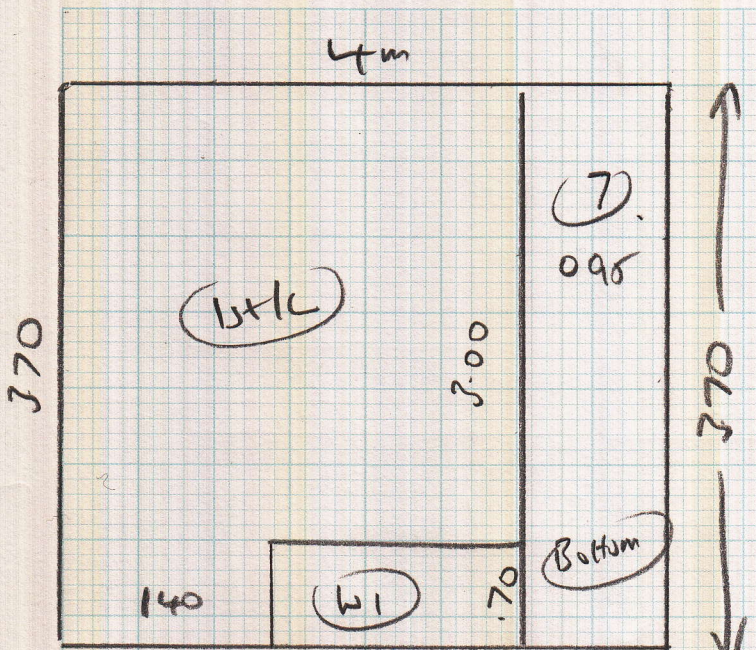

Mr Georgiadis  
 Name: 52 Madrid Road  
 Address: Barnes  
 SW13 9PG

Tel: \_\_\_\_\_  
 Sheet: \_\_\_\_\_ of: \_\_\_\_\_

370 x 4  
 450 x 4

- Spare bed 3.35 x 4.60
- Matthew's bed 2.50 x 3.85
- Emily's bed 3.50 x 3.60
- Loft Bed 5.35 x 3.60

And last lounge/study 4.38 x 4.38

TIVERTON  
 - TIV-909  
 305 x 400  
 = 12.2m<sup>2</sup>

P26123  
 GEORGIA OLS

- BOTTOM FLIGHT
- 7 @ 45 x 85
  - 1 L 110 x 85
  - 5 @ 45 x 85
  - 1 L 115 x 85
  - 3 @ 90 x 180

- TOP FLIGHT
- 7 @ 45 x 77
  - W1 60 x 80
  - W2 70 x 110
  - W3 65 x 75
  - 1 @ 45 x 77
  - 1 L 105 x 95
  - 3 @ 45 x 77

E-MAILED 24 MAY 2014

2013

P2623

Mr Georgiadis  
52 Madrid Rd

Georgiadis

wood  
wall  
outside  
MLF (23)