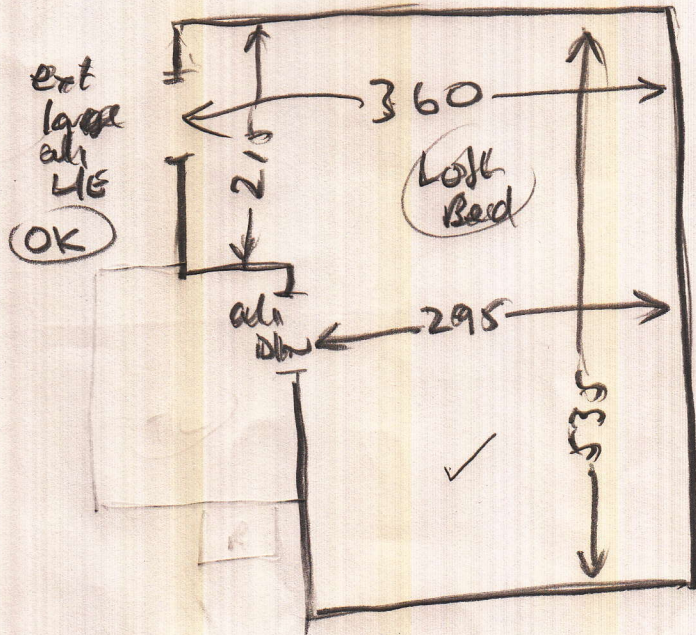

And last lounge/study 4.38 x 4.38

TIVERTON  
 - TIV-909  
 305 x 400  
 = 12.2m<sup>2</sup>

P26123  
 GEORGIA OLS

- BOTTOM FLIGHT
- 7 @ 45 x 85
  - 1 L 110 x 85
  - 5 @ 45 x 85
  - 1 L 115 x 85
  - 3 @ 90 x 180

- TOP FLIGHT
- 7 @ 45 x 77
  - W1 60 x 80
  - W2 70 x 110
  - W3 65 x 75
  - 1 @ 45 x 77
  - 1 L 105 x 95
  - 3 @ 45 x 77

E-MAILED 24 MAY 2014

2013

P2623

Mr Georgiadis  
52 Madrid Rd

Georgiadis

wood  
wall  
outside  
MLF (23)

wood  
wall  
outside  
MLF (23)

(30F3)