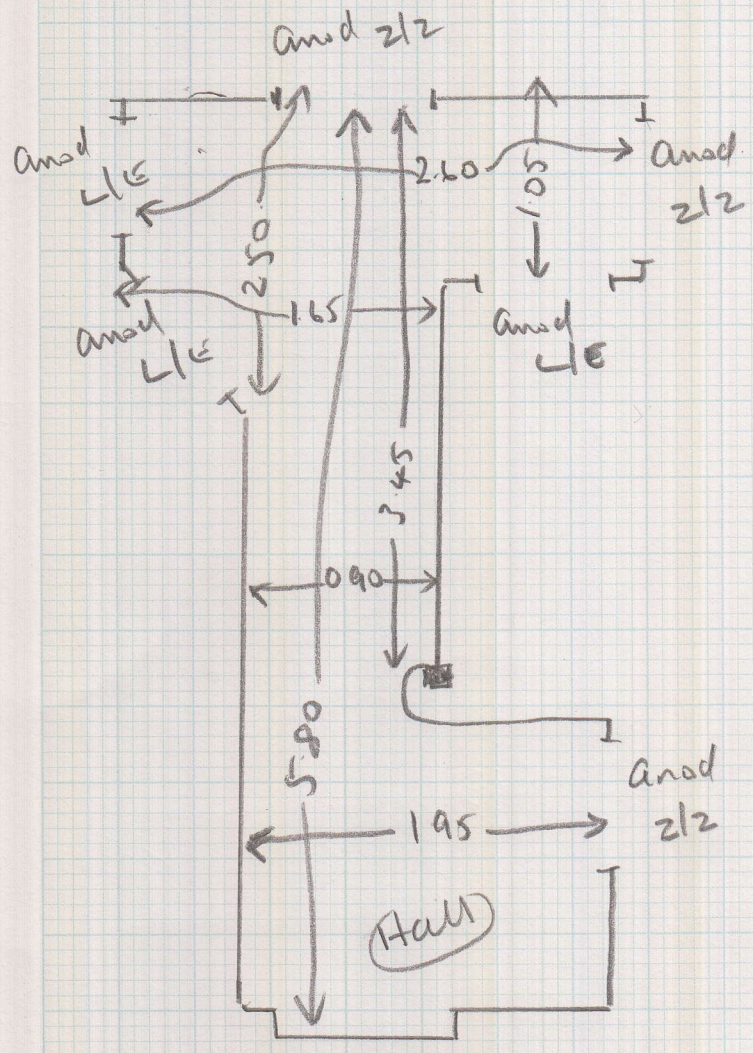

Job No: Mrs C BEIGHTON
Name: 123 MOSTYN ROAD
Address: MERTON PARK
SW19 3LW

Sheet: of:

Select, Verdun Oak
24830

3 Boxes = 11.65m²

1 x Starter Kit

Uplift ext carpet
Needs ply
" P/Funsh

(10P1)