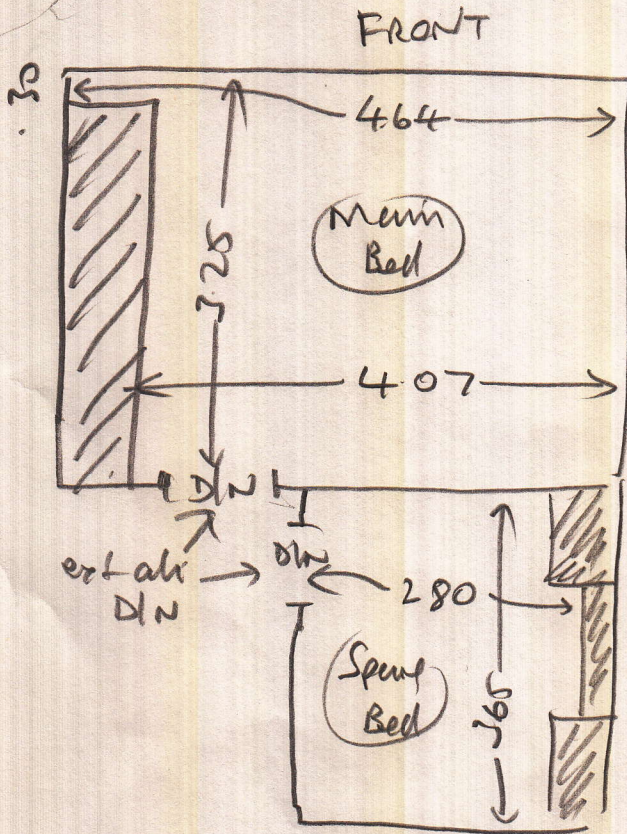

mrcarpet
R16821

Ms. D. WILLIAMS
19 ROYAL ROAD
TEDDINGTON
TW11 0SD

Sheet: of:

6.60 x 5
3.35 x 5
5.10 x 5

(1 of 3)

Layout

Williams

R16821

MS D WILLIAMS
19 ROYAL RD
Teddington
TW11 0SD

wood
w/bs
ext slr
mlr (x 1 1/2)

TL 0.65m x 0.93

(2) 0.41 x 0.76

wood
w/bs
ext slr
mlr (x1)

Main Bed

(1) 0.43m x 0.75

1/2 land 1.20m x 1.50 (2/2 + 6mm skin)

(11) 0.43m x 0.72

B/U 0.45 x 0.95

Top stairs

(9) 0.45m x 0.77

W1 0.65 x 0.95

W2 0.75 x 1.15 (1)

(20R3)

Williams

R16821

MS D. WILLIAMS
19 ROYAL ROAD
TEDDINGTON
TW11 0SD

wood
412
411 (22)
ext 516 (151)

wood
412
411 (15)
ext 516 (15)

(30P3)