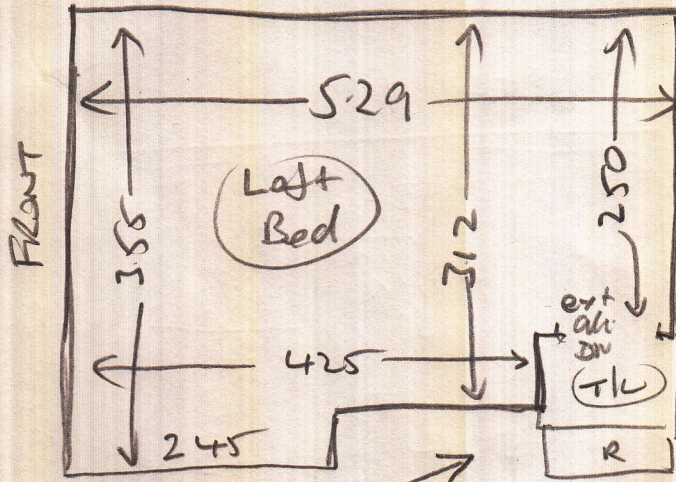

mrcarpet
R16821

Ms. D. WILLIAMS
19 ROYAL ROAD
TEDDINGTON
TW11 0SD

Sheet: of:

6.60 x 5
3.35 x 5
5.10 x 5

(1 of 3)

Layout

Williams

R16821

MS D WILLIAMS
19 ROYAL RD
Teddington
TW11 0SD

wood
w/bs
ext slr
mlr (x 1 1/2)

TL 0.65m x 0.93

(2) 0.41 x 0.76

wood
w/bs
ext slr
mlr (x1)

Main Bed

(1) 0.43m x 0.75

1/2 land 1.20m x 1.50 (2/2 + 6mm skin)

(11) 0.43m x 0.72

B/U 0.45 x 0.95

Top stairs

(9) 0.45m x 0.77

W1 0.65 x 0.95

W2 0.75 x 1.15 (1)

(20R3)

Williams