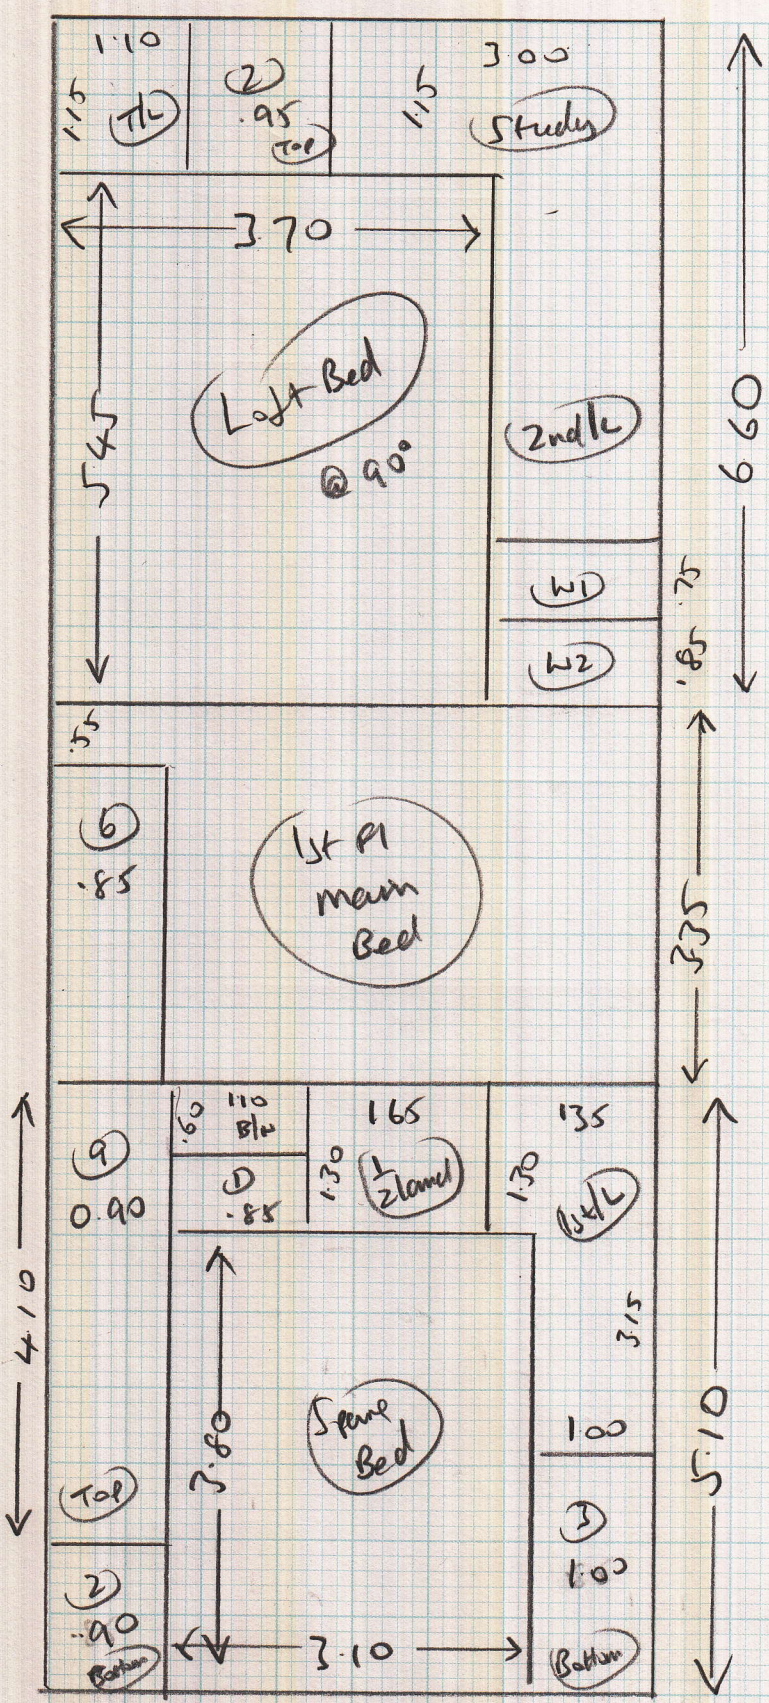

mrcarpet
R16821

Ms. D. WILLIAMS
19 ROYAL ROAD
TEDDINGTON
TW11 0SD

Sheet: of:

6.60 x 5
3.35 x 5
5.10 x 5

(1 of 3)

Layout

Williams

R16821

MS D WILLIAMS
19 ROYAL RD
Teddington
TW11 0SD

wood
w/bs
ext slr
mlr (x 1 1/2)

TL 0.65m x 0.93

(2) 0.41 x 0.76

wood
w/bs
ext slr
mlr (x1)

Main Bed

(1) 0.43m x 0.75

1/2 land 1.20m x 1.50 (2/2 + 6mm skin)

(11) 0.43m x 0.72

B/U 0.45 x 0.95

Top stairs

(9) 0.45m x 0.77

W1 0.65 x 0.95

W2 0.75 x 1.15 (1)

(20R3)

Williams

R16821

MS D. WILLIAMS
19 ROYAL ROAD
TEDDINGTON
TW11 0SD

wood
412
411 (22)
ext 516 (151)

wood
412
411 (15)
ext 516 (15)

(30P3)