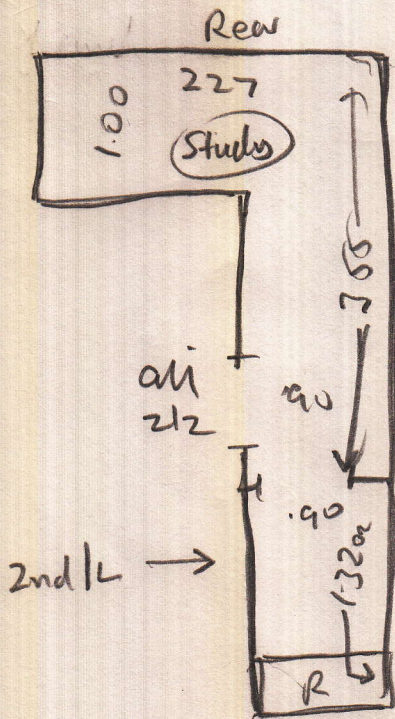

mrcarpet
R16821

Ms. D. WILLIAMS
19 ROYAL ROAD
TEDDINGTON
TW11 0SD

Sheet: of:

6.60 x 5
3.35 x 5
5.10 x 5

(1 of 3)

Layout

Williams

R16821

MS D WILLIAMS
19 ROYAL RD
Teddington
TW11 0SD

wood
w/bs
ext slr
mlr (x 1 1/2)

TL 0.65m x 0.93

(2) 0.41 x 0.76

wood
w/bs
ext slr
mlr (x1)

Main Bed

(1) 0.43m x 0.75

1/2 land 1.20m x 1.50 (2/2 + 6mm skin)

(11) 0.43m x 0.72

B/U 0.45 x 0.95

Top stairs

(9) 0.45m x 0.77

W1 0.65 x 0.95

W2 0.75 x 1.15 (1)

(20R3)

Williams

R16821

MS D. WILLIAMS
19 ROYAL ROAD
TEDDINGTON
TW11 0SD

wood
412
411 (22)
ext 516 (151)

wood
412
411 (15)
ext 516 (15)

(30P3)