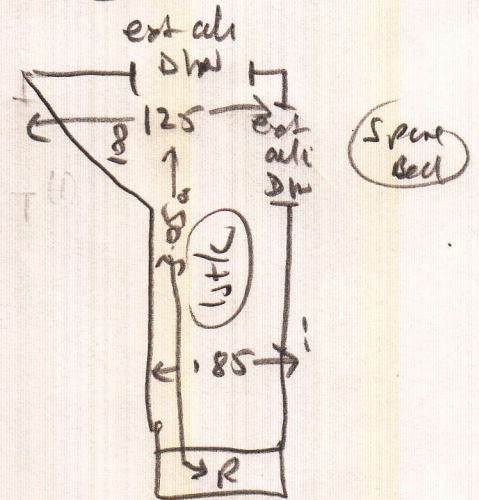

mrcarpet
R16821

Ms. D. WILLIAMS
19 ROYAL ROAD
TEDDINGTON
TW11 0SD

Sheet: of:

6.60 x 5
3.35 x 5
5.10 x 5

(1 of 3)

Layout

Williams

R16821

MS D WILLIAMS
19 ROYAL RD
Teddington
TW11 0SD

wood
w/bs
ext slr
mlr (x 1 1/2)

TL 0.65m x 0.93

(2) 0.41 x 0.76

wood
w/bs
ext slr
mlr (x1)

Main Bed

(1) 0.43m x 0.75

1/2 land 1.20m x 1.50 (2/2 + 6mm skin)

(11) 0.43m x 0.72

B/U 0.45 x 0.95

Top stairs

(9) 0.45m x 0.77

W1 0.65 x 0.95

W2 0.75 x 1.15 (1)

(20R3)

Williams

R16821

MS D. WILLIAMS
19 ROYAL ROAD
TEDDINGTON
TW11 0SD

wood
412
411 (22)
ext 516 (151)

wood
412
411 (15)
ext 516 (15)

(30P3)