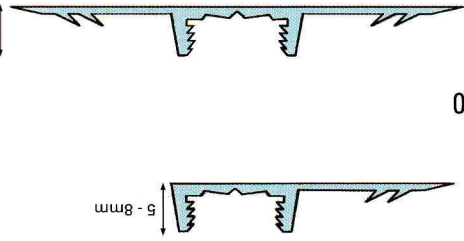

KAB60

KAB38

Bases

Aluminium Bases
Please specify punched with spikes or unpunched