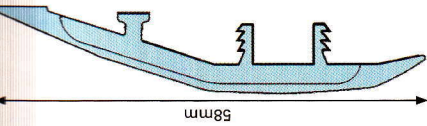

**Top Colours**

- Black • Granite • Flint • Peat
- Fawn • Ivory • Rustic • Claret
- Poppy • Yellow • Spruce • Jade • Grey
- Regency • Nimbus

**Stock Lengths:**

2.715m. Packed 6 lengths per tube

Tops and bases supplied separately.

Select base dependant on height of floor covering.

uPVC bases supplied pre drilled

KAB60

KAB38

**Bases**

Aluminium Bases  
Please specify punched with spikes or unpunched

**UPVC Tops**

End Stop  
KSP7 Zip

Twin Top  
KSP5 Zip

Ramp Top  
KSP6 Zip

UPVC clip in tops in a range of colours. Available with aluminium bases for carpet installations and uPVC bases for curving on site.