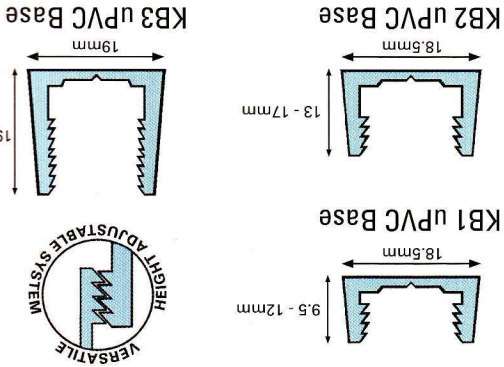

**Top Colours**

- Black • Granite • Flint • Peat
- Fawn • Ivory • Rustic • Claret
- Poppy • Yellow • Spruce • Jade • Grey
- Regency • Nimbus

**Stock Lengths:**

2.715m. Packed 6 lengths per tube

Tops and bases supplied separately.

Select base dependant on height of floor covering.

uPVC bases supplied pre drilled

KAB60

KAB38

**Bases**

Aluminium Bases  
Please specify punched with spikes or unpunched

**UPVC Tops**

End Stop  
KSP7 Zip

Twin Top  
KSP5 Zip

Ramp Top  
KSP6 Zip

UPVC clip in tops in a range of colours. Available with aluminium bases for carpet installations and uPVC bases for curving on site.