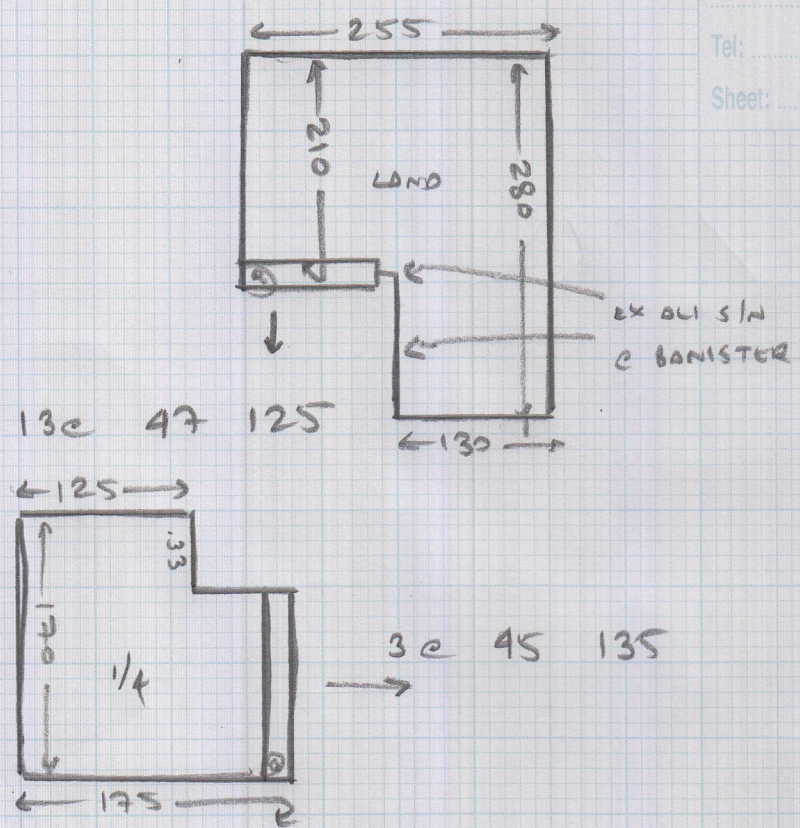

STAIRS off of LOBBY

Job No:
 Name: BRAEMAR PROPERTY.
 Address:
 Tel:
 Sheet: of:

- CONC FLOOR
- W/O EX CRT + CEILING
- EX S/W

LAYOUT