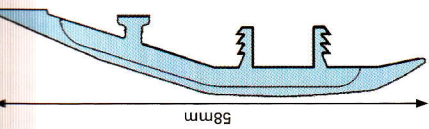

### Stock Lengths:

2.715m. Packed 6 lengths per tube

Tops and bases supplied separately.

Select base dependant on height of floor covering.

UPVC bases supplied pre drilled

### Bases

Aluminium Bases  
Please specify punched with spikes or unpunched

KAB60

Ramp Top  
KSP6 Zip

Twin Top  
KSP5 Zip

End Stop  
KSP7 Zip

### UPVC Tops

UPVC clip in tops in a range of colours. Available with aluminium bases for carpet installations and UPVC bases for curving on site.