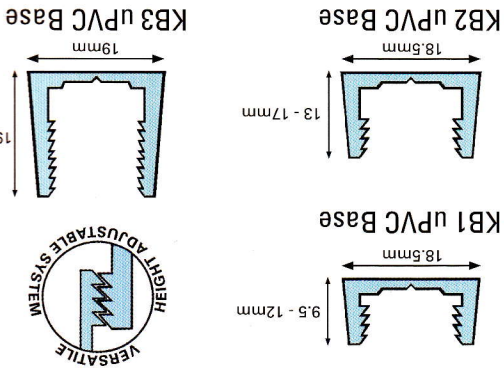

### Stock Lengths:

2.715m. Packed 6 lengths per tube

Tops and bases supplied separately.

Select base dependant on height of floor covering.

UPVC bases supplied pre drilled