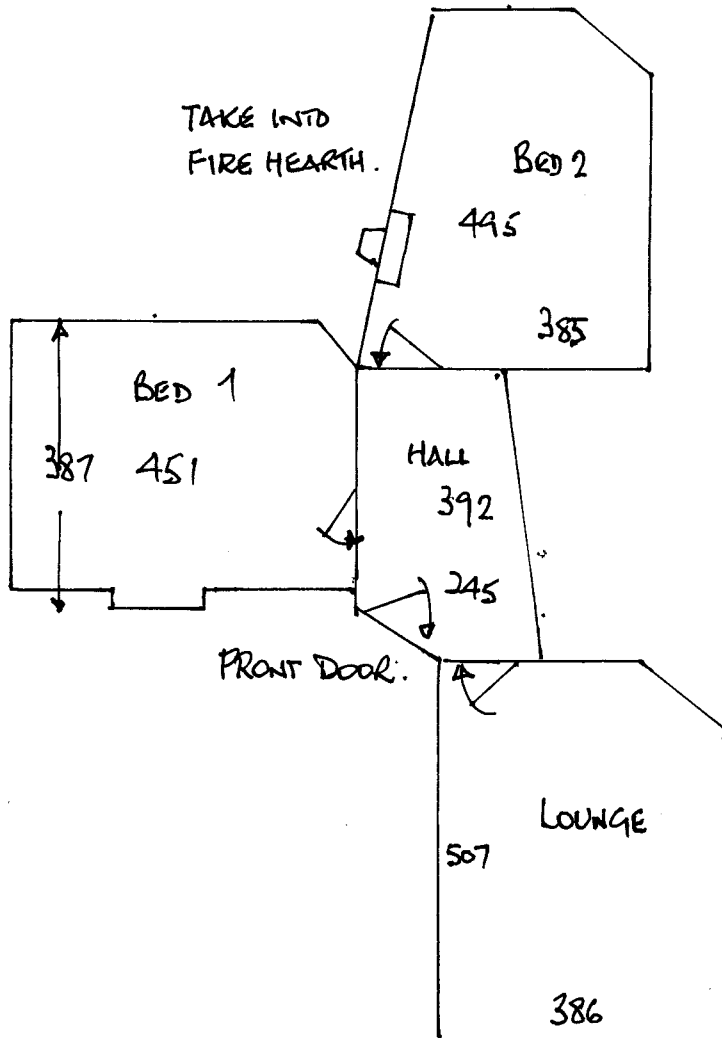

WOOD FLOORS.  
 CUT AROUND VENTS.  
 WOOD THRESHOLDS FITTED.  
 DOORS - OK ✓.

R15579  
 GARBUTT  
 GARDEN COTTAGE  
 BEVERLEY LANE. KT2

1 1 .

CUTS:

- BED 1            400 x 500 .
- BED 2.            400 x 500 .
- LOUNGE.        520 x 500 (WASTE FOR MATS) .
- HALL.            255 x 500 .