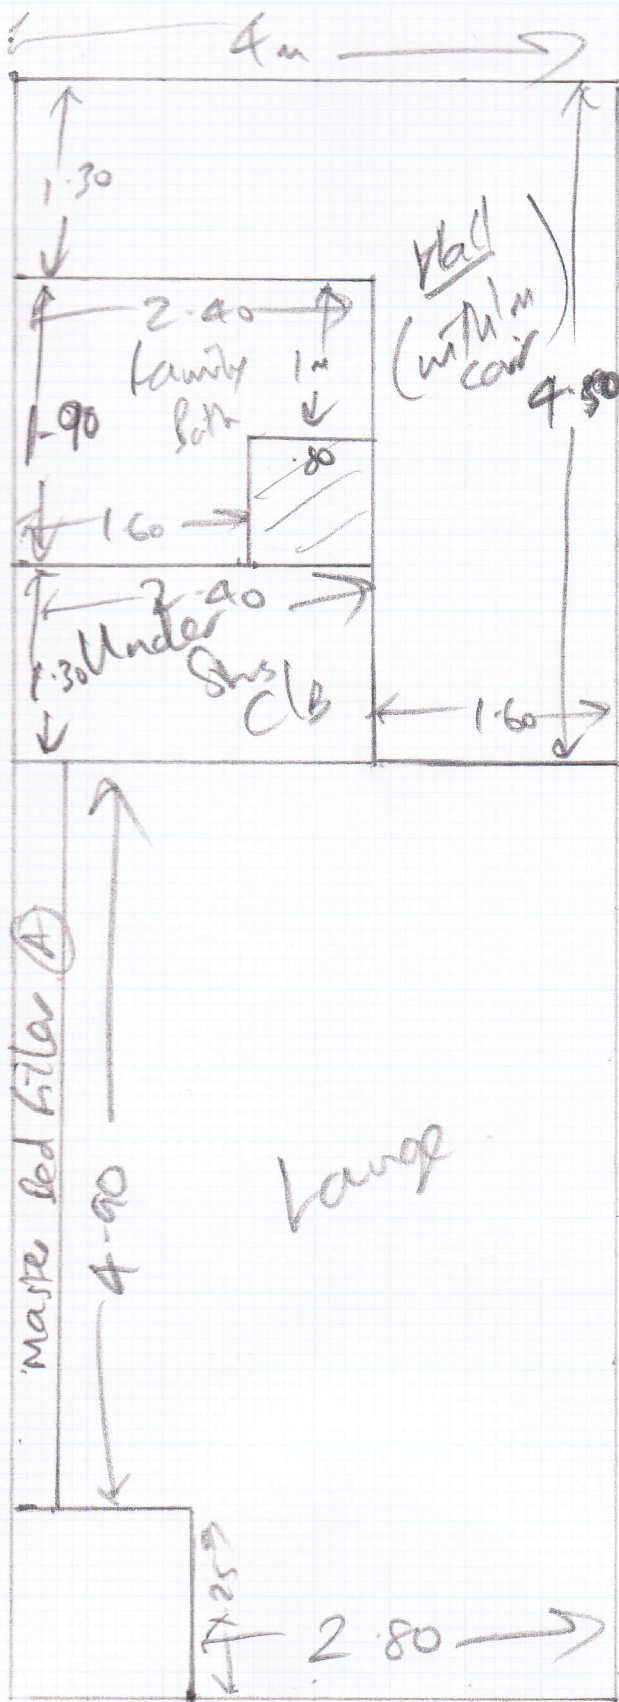

R16409

Job No: Mr + Mrs Pistrinus
Name: Plot 2 Cedars
Address: New Park Rd
Tel: Cranleigh

Sheet: of 2
2 of 2

mrcarpet
 R16409
 Job No:
 Name: Mr + Mrs Piskins
 Address: Plot 2 Cedars
 New Park Rd
 Cranleigh.
 Tel:
 Sheet:
 1 of 2.

- Bed 1 4.40 x 4m # + tile
 - Bed 3 2.85 x 4m #
 - Bed 4 3.10 x 4m *
 - Breakfast 3.00 x 4m *
 - Study 2.70 x 4m *
 - Plan 4.50 x 4m *
 - Lounge 6.15 x 4m #
 - Plan 3.50 x 4m *
 - " 3.80 x 4m *
 - " 3.50 x 4m *
-
- 37.50 x 4m
 = 150m²

* 25m + 13.50 #