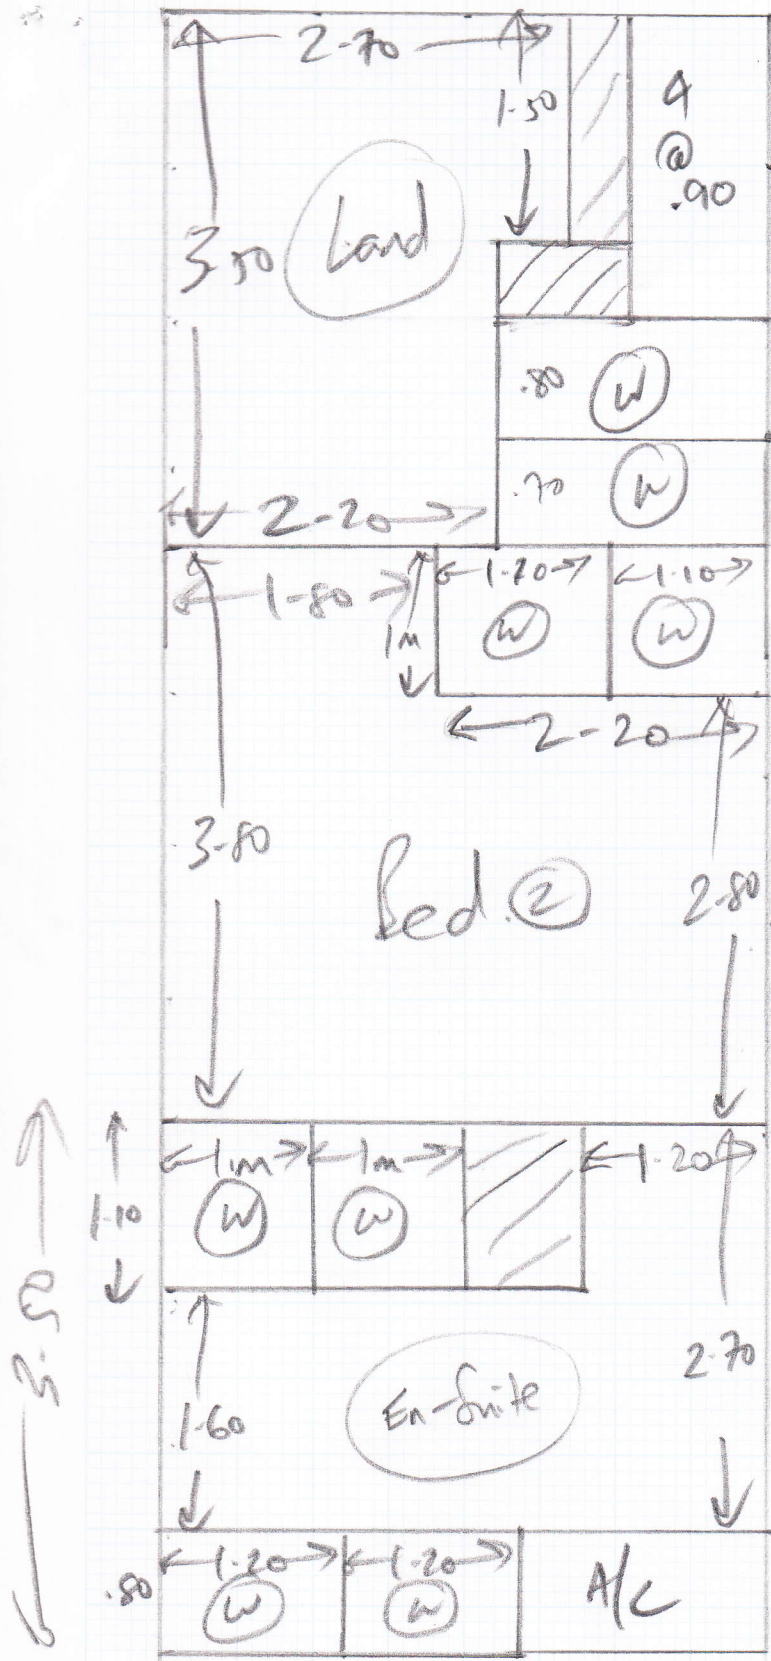

R16409

Job No: Mr + Mrs Pistrinus
Name: Plot 2 Cedars
Address: New Park Rd
Tel: Cranleigh

Sheet: of 2
2 of 2

mrcarpet
 R16409
 Job No:
 Name: Mr + Mrs Piskins
 Address: Plot 2 Cedars
 New Park Rd
 Cranleigh.
 Tel:
 Sheet:
 1 of 2.

- Bed 1 4.40 x 4m # + tile
 - Bed 3 2.85 x 4m #
 - Bed 4 3.10 x 4m *
 - Breakfast 3.00 x 4m *
 - Study 2.70 x 4m *
 - Plan 4.50 x 4m *
 - Lounge 6.15 x 4m #
 - Plan 3.50 x 4m *
 - " 3.80 x 4m *
 - " 3.50 x 4m *
-
- 37.50 x 4m
 = 150m²

* 25m + 13.50 #