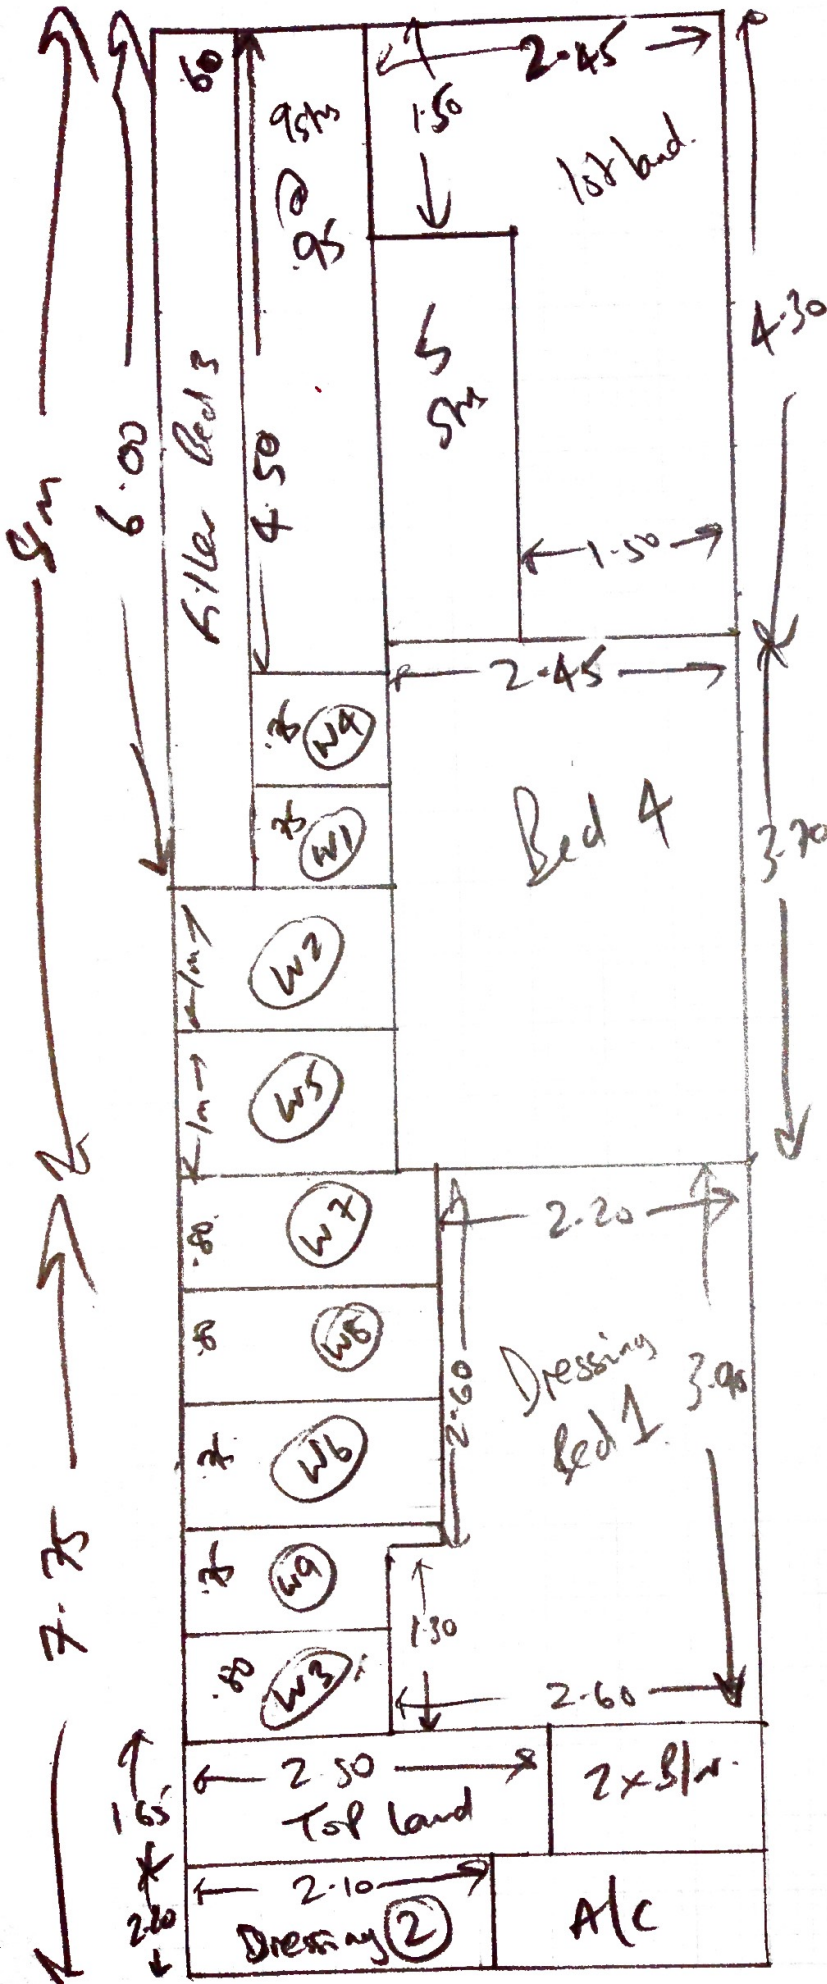

R 15700  
Windsor Homes  
Plot 2 Red Land  
Claygate

Lounge 6.80 x 4m.

TV cabinet 905

Bed 1 5m x 4m.

Bed 2 4.80 x 4m

Bed 3 6.10 x 4m + filler  
1.5 6.10 x 4m.

Plan 8m x 4m

Plan 7.75 x 4m.

37.75 x 4m

Entrance Mat 80 x 2m.