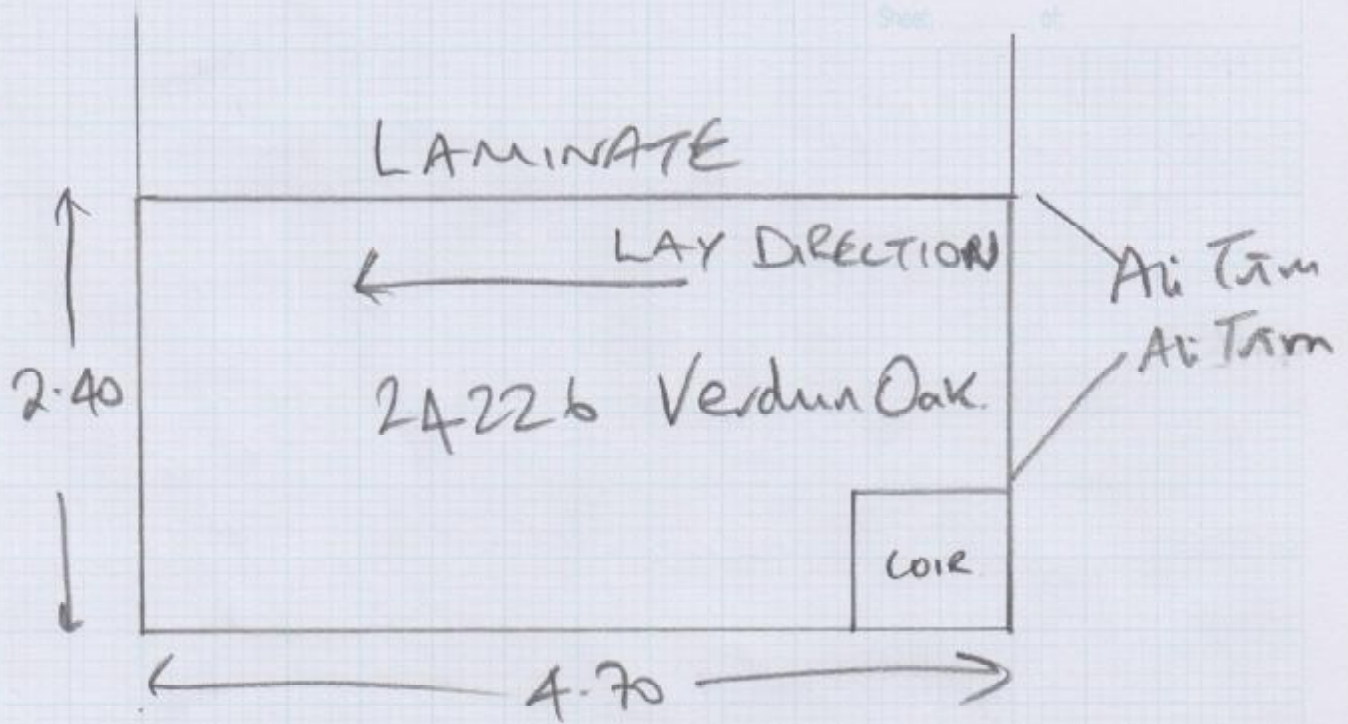

Fulham Shop
301 MUNSTER ROAD.
Fulham
SW6 6BJ.

imrcarpet
Job No:
Name:
Address:
Tel:
Sheet of:

Fit Ali trim & Laminate + Coir Matting
(on site)

Screed over Ply

Lay tiles.

Putney Shop
 70 Lower Richmond Rd
 Putney
 SW15 1LL
 NIGEL 020 8789-3133.

4pkft Karndean
 Skim Screed.
 Kit tiles with
 2 panels.

MAIN AREA
 Classic Oak 24850
 Panel 46840 Jura Stone
 311 4mm Strip
 See Nigel

Raynes Shop
 308 Warde Rd
 SW20 8AS.
 MIKE 020 8947 7522

PANEL A = Atlas Stone
 36962
 Panel B = Classic Oak
 24850
 Panel C = Jura Stone
 46960

Skim Screed used.
 Supply + Kit trim
 Kit tiles split into
 $\frac{1}{3} | \frac{1}{3} | \frac{1}{3}$