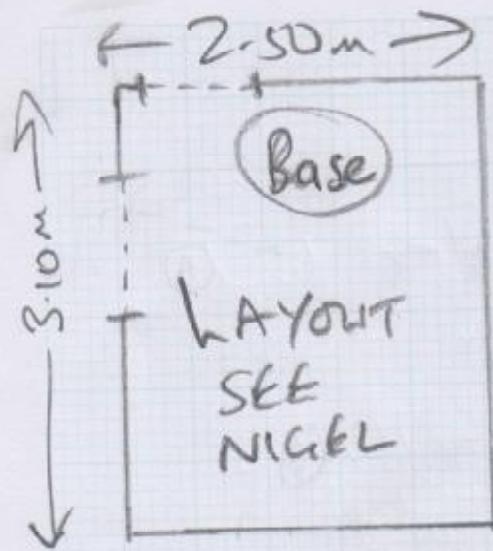

Fulham Shop
301 MUNSTER ROAD.
Fulham
SW6 6BJ.

imrcarpet
Job No:
Name:
Address:
Tel:
Sheet of:

Fit Ali trim & Laminate + Coir Matting
(on site)

Screed over Ply

Lay tiles.

Putney Shop
 70 Lower Richmond Rd
 Putney
 SW15 1LL
 NIGEL 020 8789-3133.

4pkft Karndean
 Skim Screed.
 Kit tiles with
 2 panels.

MAIN AREA
 Classic Oak 24850
 Panel 46840 Jura Stone
 311 4mm Strip
 See Nigel

Raynes Shop
 308 Warde Rd
 SW20 8AS.
 MIKE 020 8947 7522

PANEL A = Atlas Stone
 36962
 Panel B = Classic Oak
 24850
 Panel C = Jura Stone
 46960

Skim Screed used.
 Supply + Kit trim
 Kit tiles split into
 $\frac{1}{3} | \frac{1}{3} | \frac{1}{3}$