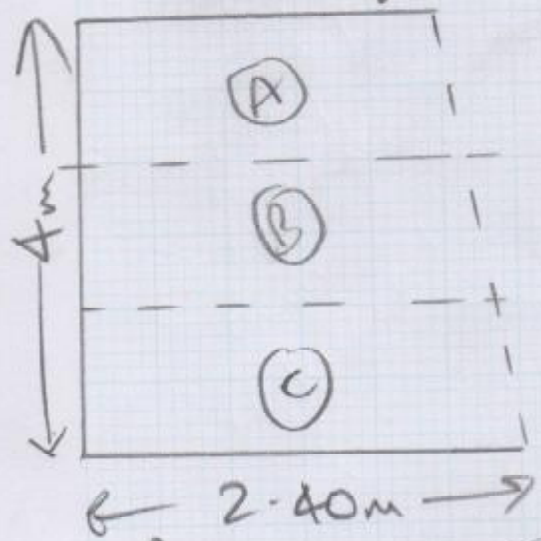

Fulham Shop
301 MUNSTER ROAD.
Fulham
SW6 6BJ.

imrcarpet
Job No:
Name:
Address:
Tel:
Sheet of:

Fit Ali trim & Laminate + Coir Matting
(on site)

Screed over Ply

Lay tiles.

Putney Shop
 70 Lower Richmond Rd
 Putney
 SW15 1LL
 NIGEL 020 8789-3133.

4pkft Karndean
 Skim Screed.
 Kit tiles with
 2 panels.

MAIN AREA
 Classic Oak 24850
 Panel 46840 Jura Stone
 311 4mm Strip
 See Nigel

Raynes Shop
 308 Warde Rd
 SW20 8AS.
 MIKE 020 8947 7522

PANEL A = Atlas Stone
 36962
 Panel B = Classic Oak
 24850
 Panel C = Jura Stone
 46960

Skim Screed used.
 Supply + Kit trim
 Kit tiles split into
 $\frac{1}{3} | \frac{1}{3} | \frac{1}{3}$