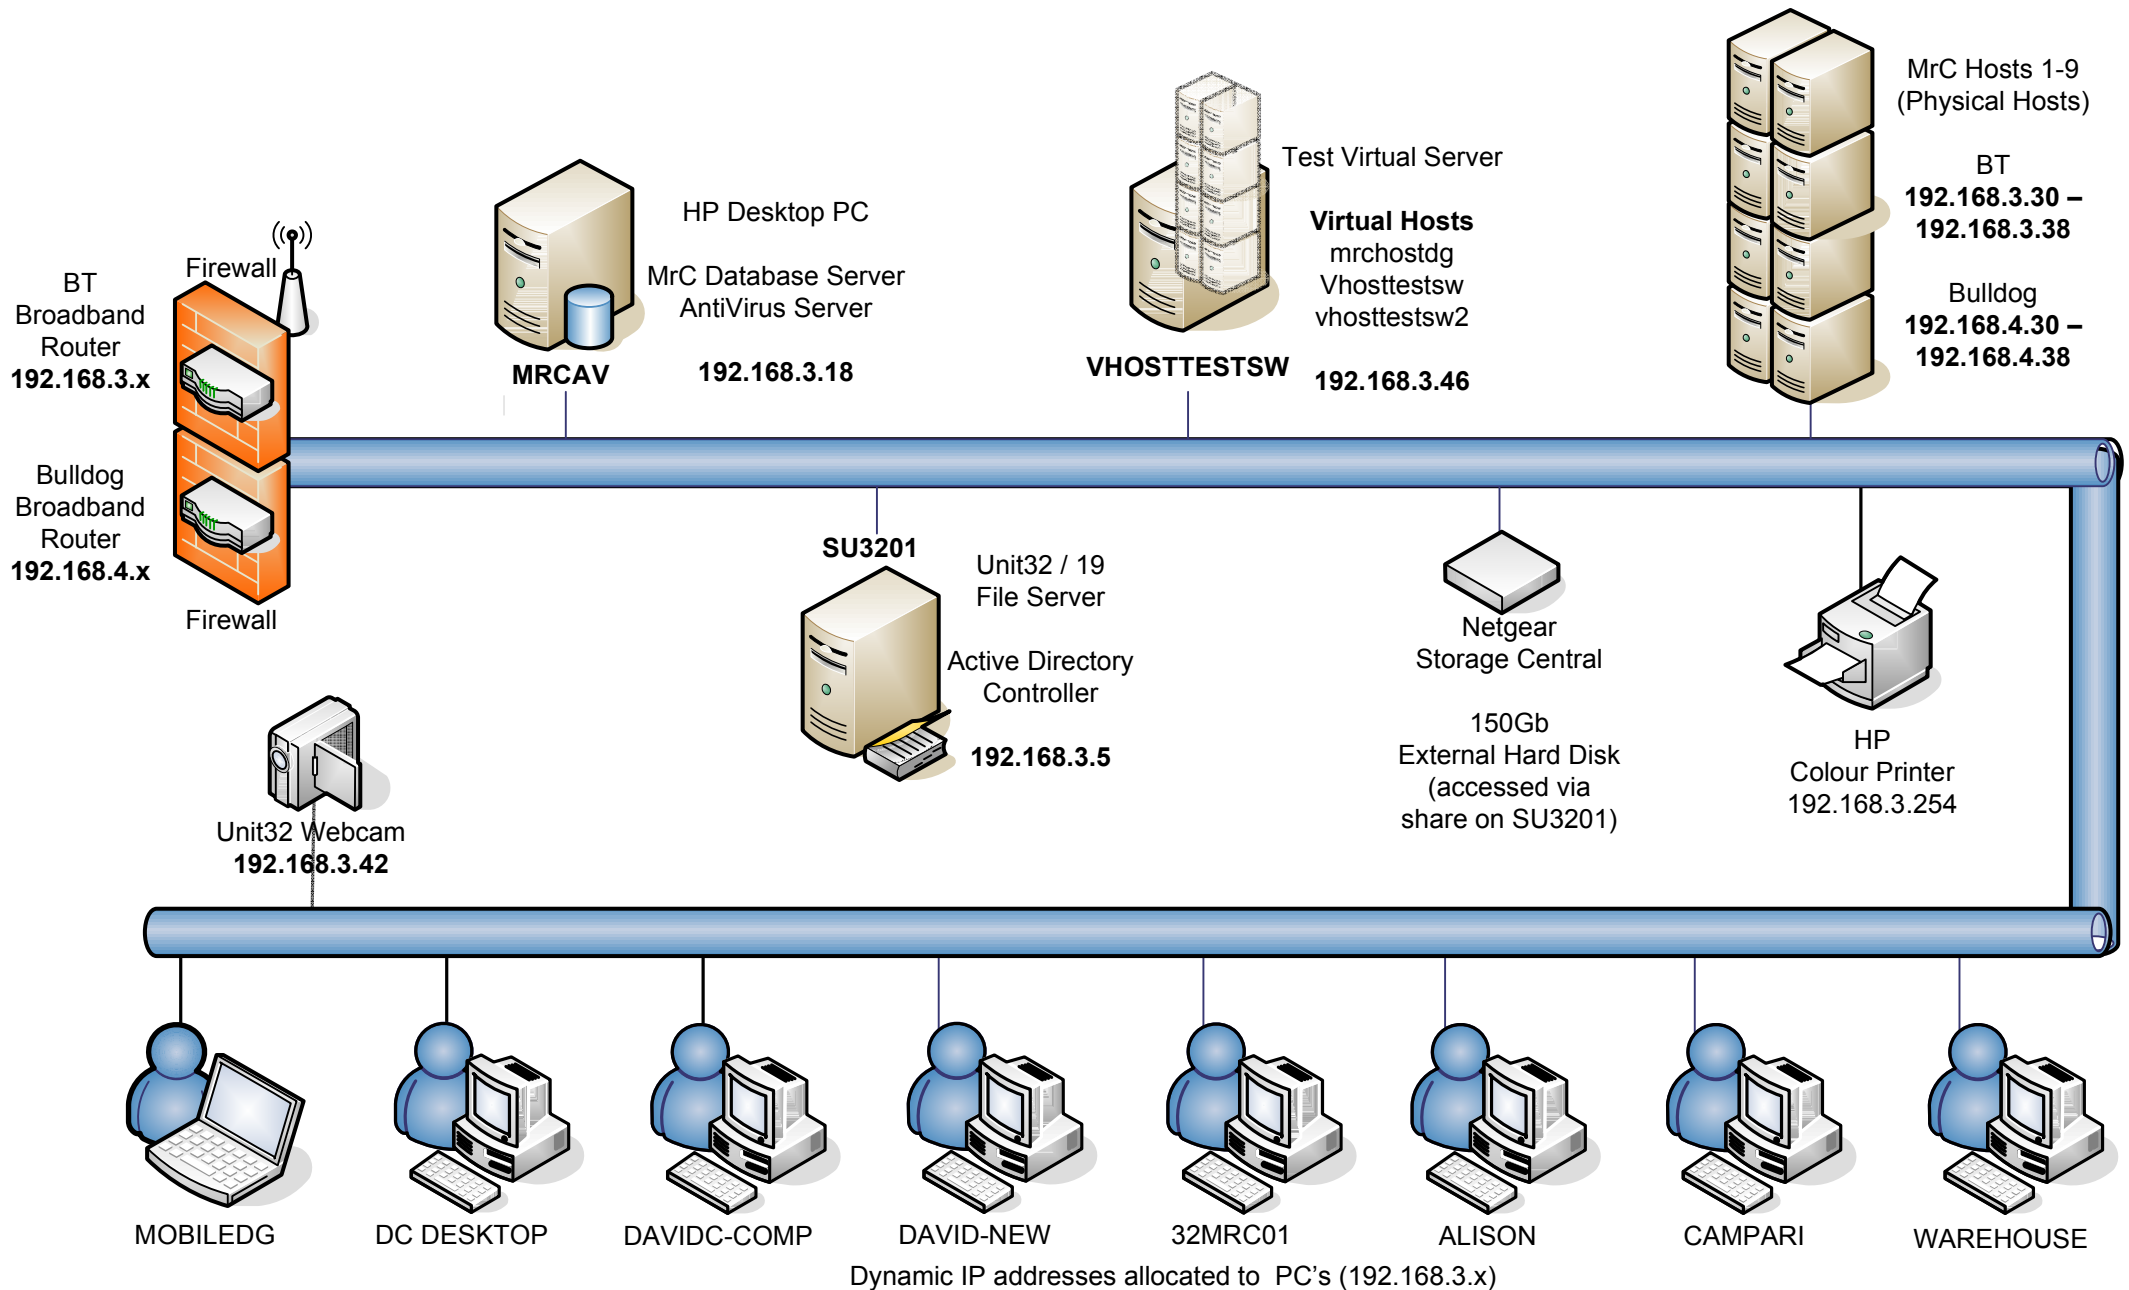

Mr Carpet – Network Diagram

Mr Carpet – Backups

Mr Carpet – Shares

MRCAV

HP Desktop PC (192.168.3.18)
MrC Database Server & AntiVirus Server

Shares:

Database
DatabaseJBI
SW2000
Ofcscan
Temp
Hostlogs
ServerTasks
NSM

VHOSTTESTSW

Black Rack Server (192.168.3.46)
Virtual Host Test Server

Shares:

SW2000
NSM

SU3201

Black Rack Server (192.168.3.5)
Unit 32 / 19 File Server & Active Directory Controller

Shares:

Allwork
AllworkJBI
CopyToAll
DC_Workarea
MrC
Netlogon
PCBackups
Personal
Reminst
SUN4
Sysvol
Temp

Netgear
Storage Central

150Gb
External Hard Disk

MrC Hosts 1-9

Black Rack Server

BT: 192.168.3.30 – 192.168.3.38
Bulldog: 192.168.4.30 – 192.168.4.38

Shares:

SW2000
NSM

All shares can be accessed by typing the UNC path

e.g. \\su3201\allwork

Mr Carpet – Smartware Updates

1 Indicates the update path for the hosts

1 Indicates the update process (DC to Hosts)