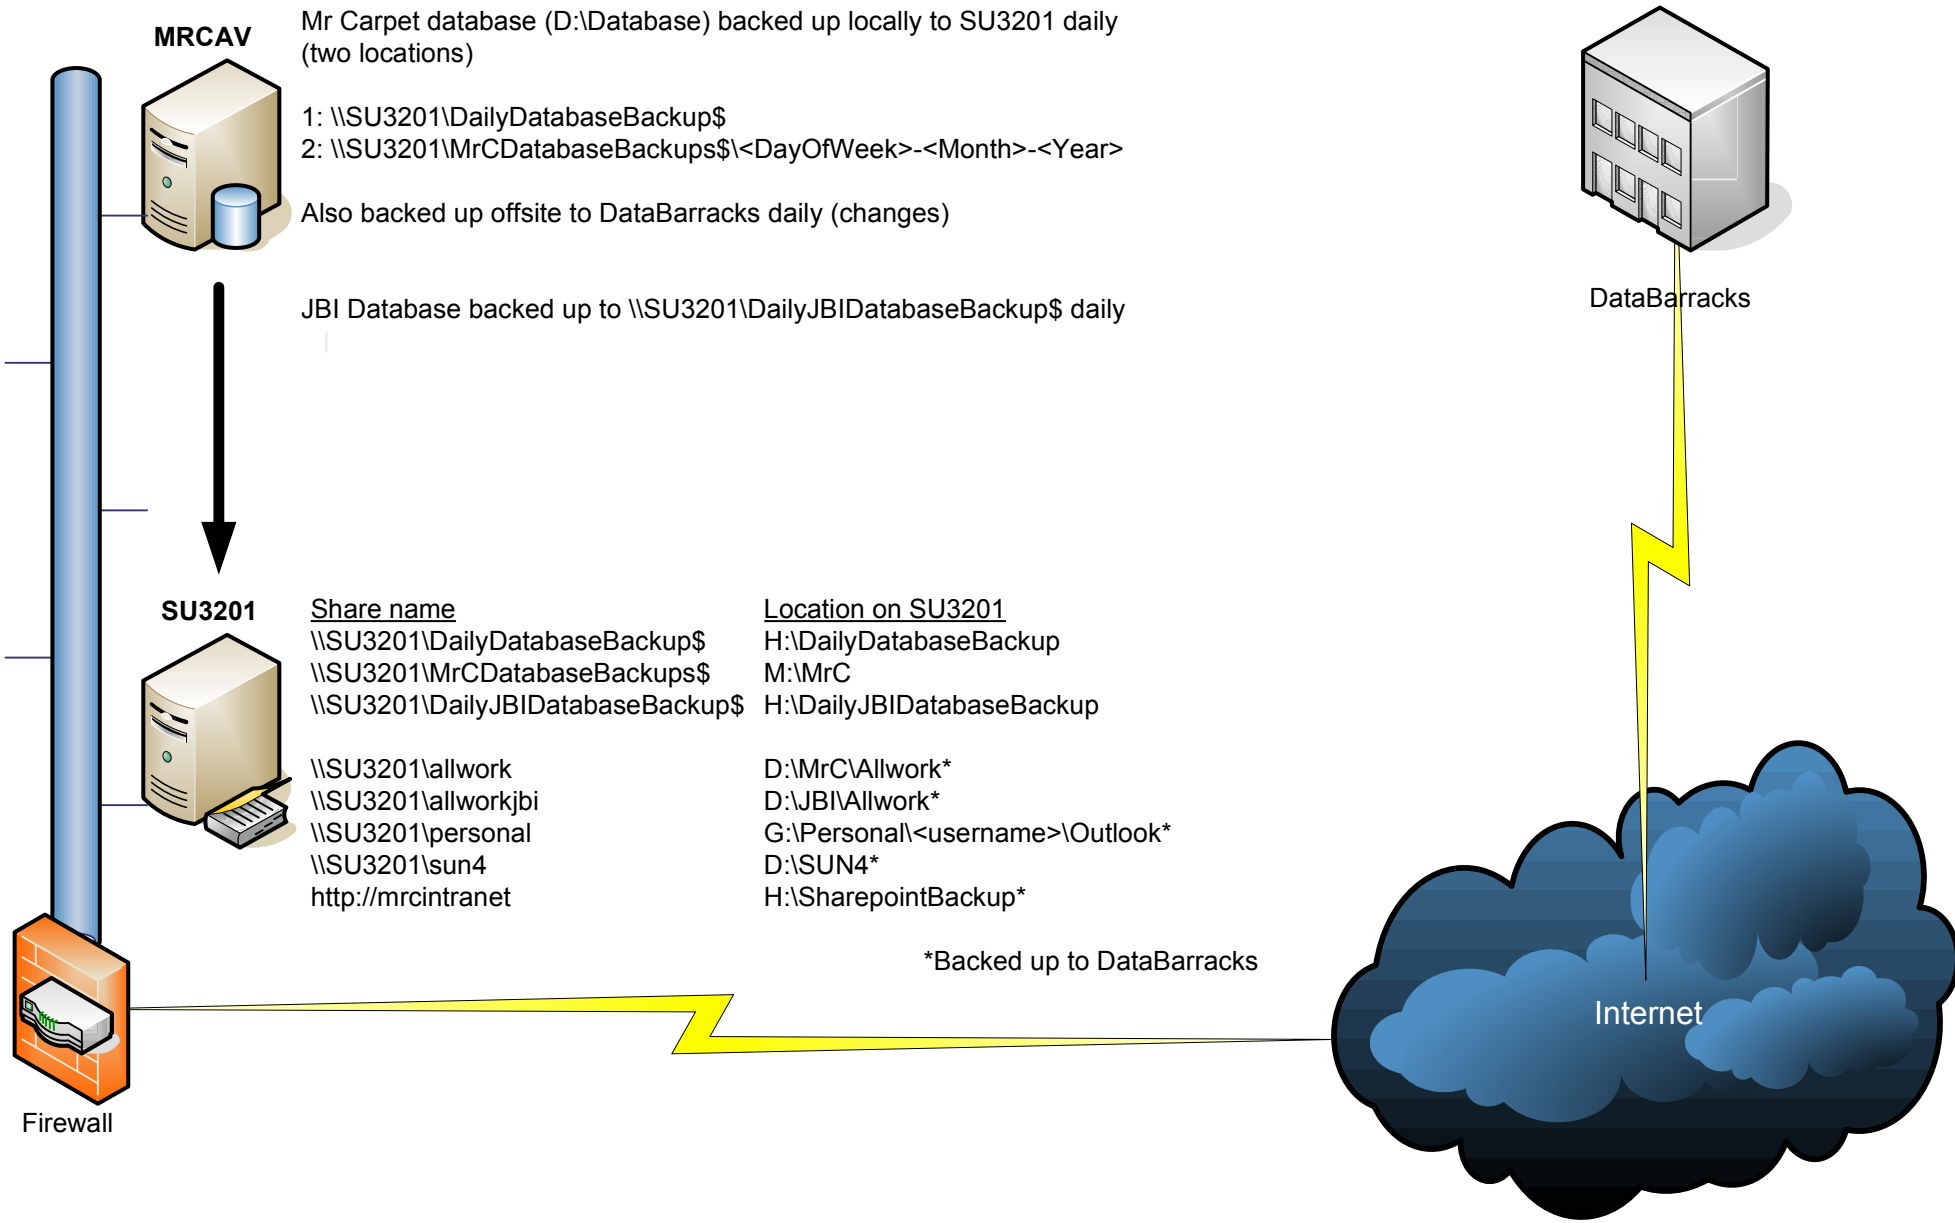

Mr Carpet – Network Diagram

Mr Carpet – Backups

Mr Carpet – Shares

MRCAV

HP Desktop PC (192.168.3.18)
MrC Database Server & AntiVirus Server

Shares:

Database
DatabaseJBI
SW2000
Ofcscan
Temp
Hostlogs
ServerTasks
NSM

VHOSTTESTSW

Black Rack Server (192.168.3.46)
Virtual Host Test Server

Shares:

SW2000
NSM

SU3201

Black Rack Server (192.168.3.5)
Unit 32 / 19 File Server & Active Directory Controller

Shares:

Allwork
AllworkJBI
CopyToAll
DC_Workarea
MrC
Netlogon
PCBackups
Personal
Reminst
SUN4
Sysvol
Temp