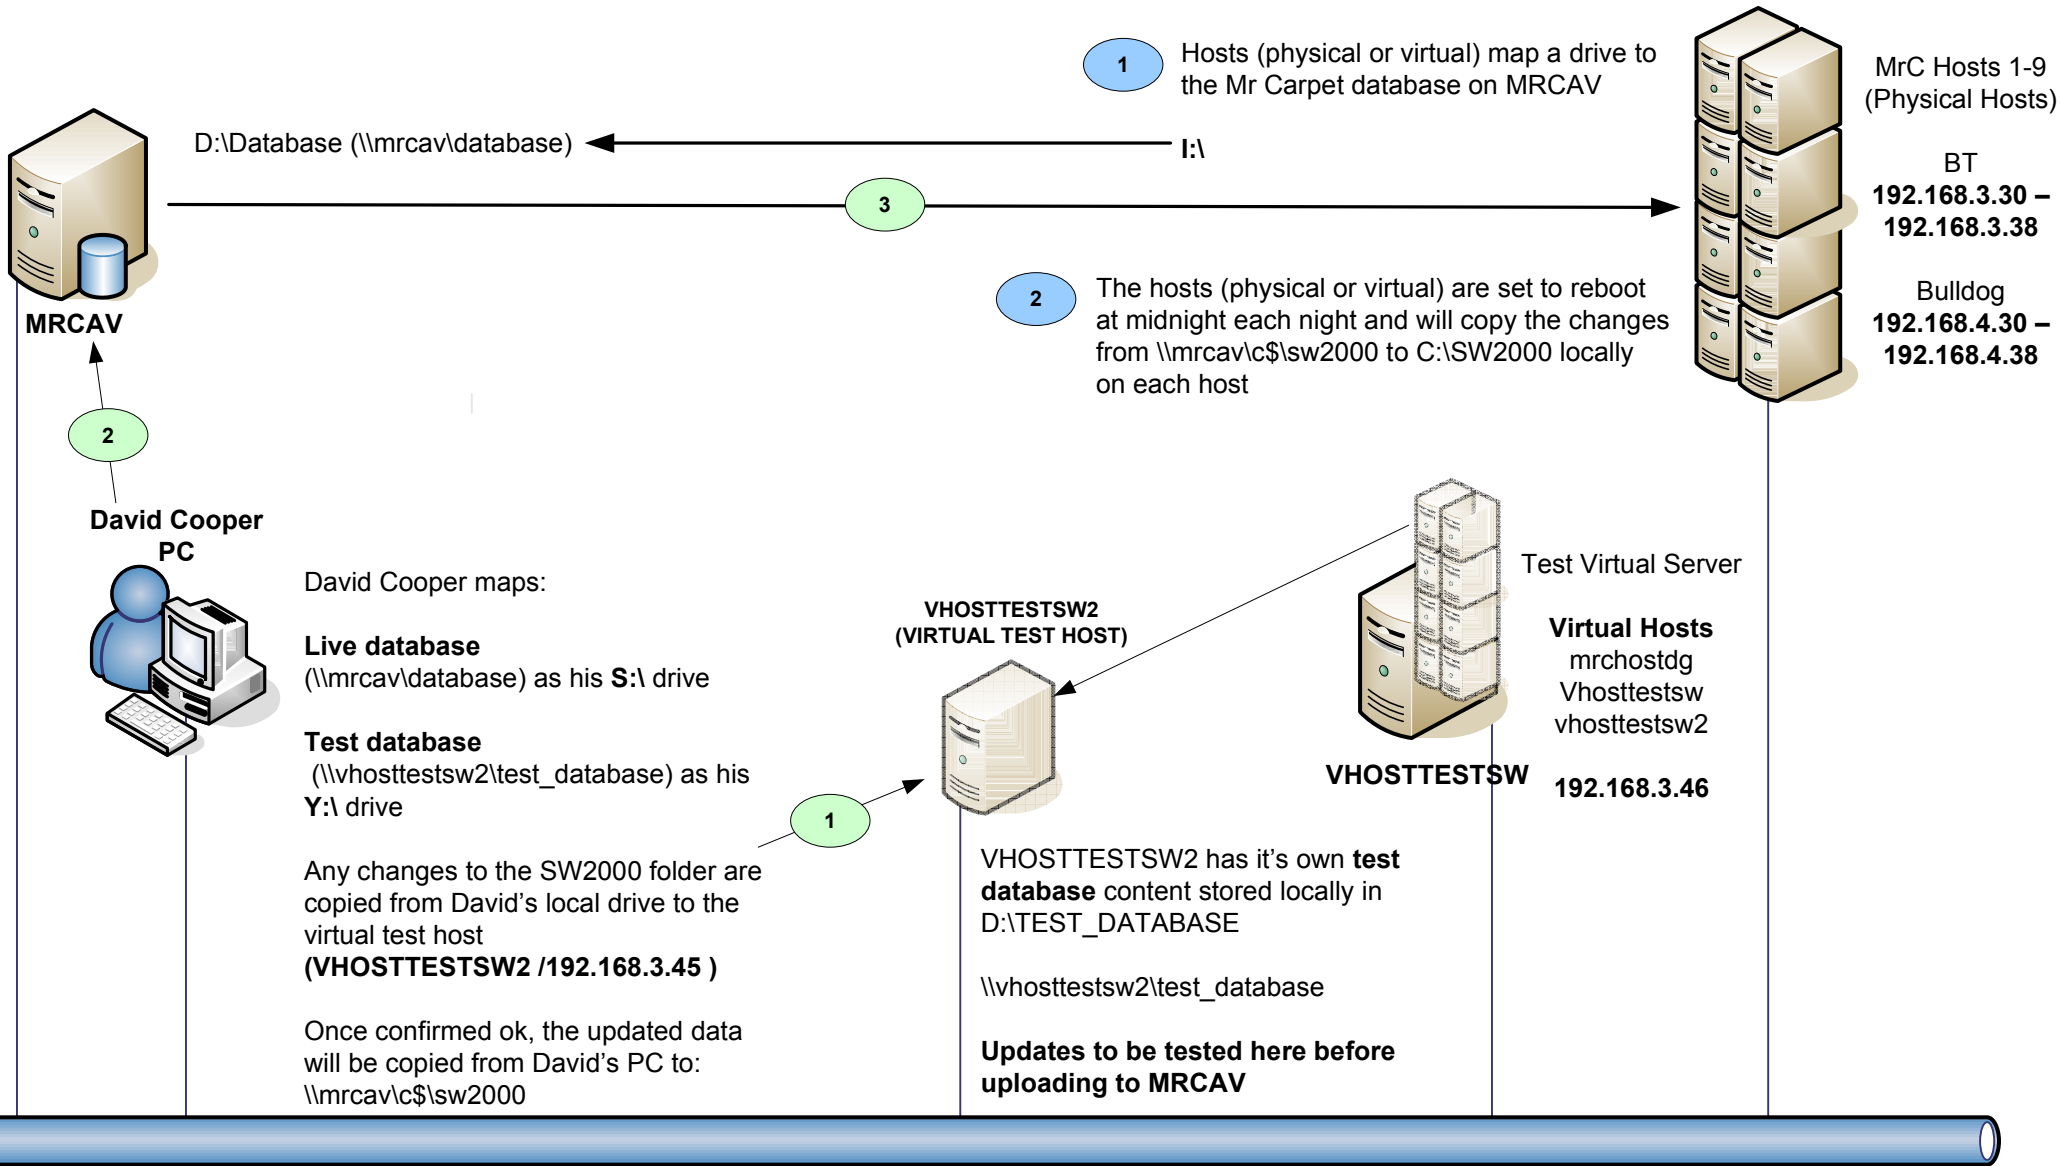

Netgear
Storage Central

150Gb
External Hard Disk

MrC Hosts 1-9

Black Rack Server

BT: 192.168.3.30 – 192.168.3.38
Bulldog: 192.168.4.30 – 192.168.4.38

Shares:

SW2000
NSM

All shares can be accessed by typing the UNC path

e.g. \\su3201\allwork

Mr Carpet – Smartware Updates

1 Indicates the update path for the hosts

1 Indicates the update process (DC to Hosts)