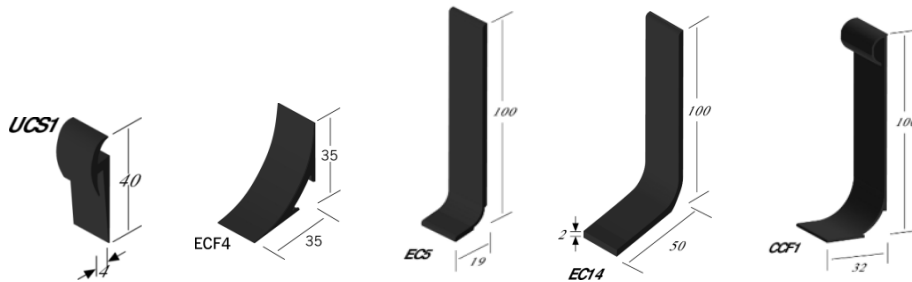

PVC Skirting	UCS1	ECF4	EC5	EC14	CCF1
£ per 2m length	£3.24	£3.25	£3.30	£5.25	£5.00