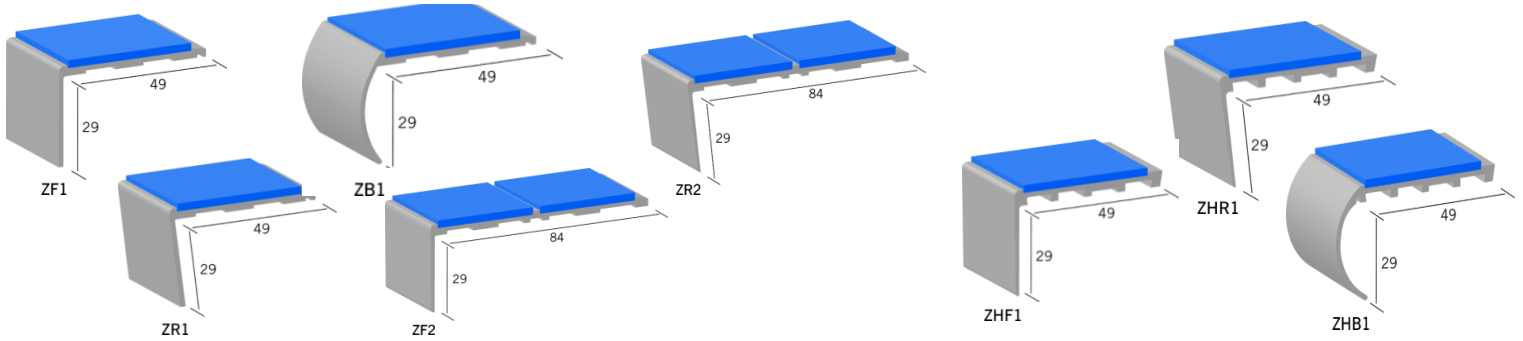

1 x pair per pack. £4.50 per pack

Z-RANGE

Stock lengths 1.22m of pre-drilled and adhesive taped channel with black infill for onsite trimming and application. Other colours and sizes can be ordered (5% charge on drilling) ask the sales office for details.