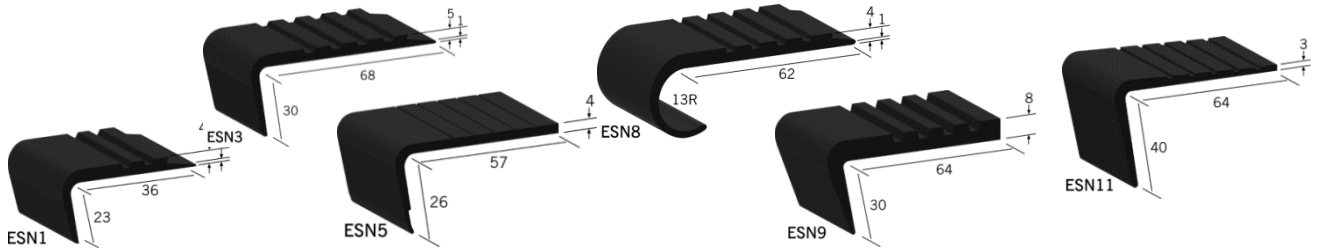

Flexible PVC	ESN1	ESN3	ESN5	ESN8	ESN9	ESN11
£ per 2m length	£6.55	£11.08	£11.08	£11.08	£16.74	£11.08