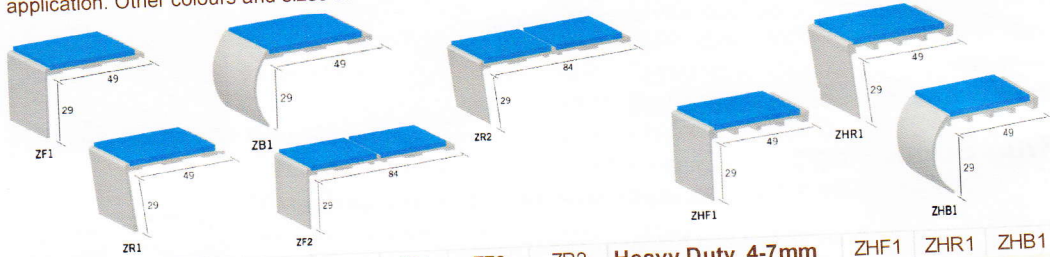

1 x pair per pack. £4.50 per pack

Z-RANGE

Stock lengths 1.22m of pre-drilled and adhesive taped channel with black infill for onsite trimming and application. Other colours and sizes can be ordered (5% charge on drilling) ask the sales office for details.