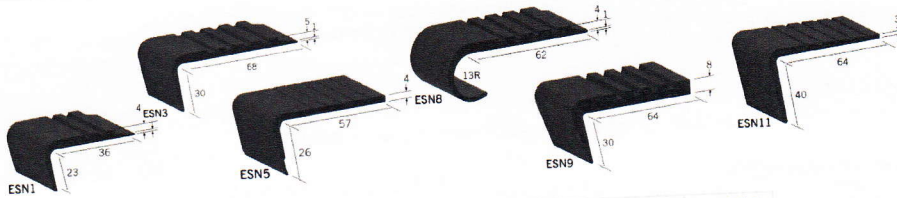

ESN1	ESN3	ESN5	ESN8	ESN9	ESN11
Flexible PVC						
£ per 2m length	£6.36	£10.76	£10.76	£10.76	£16.26	£10.76