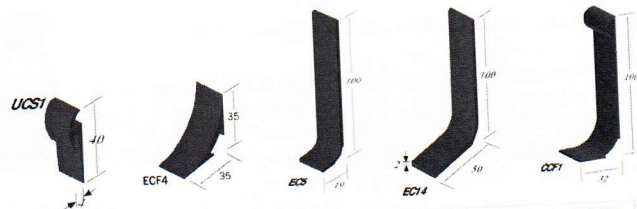

UCS1	ECF4	EC5	EC14	CCF1
PVC Skirting					
£ per 2m length	£3.14	£3.16	£3.20	£5.10	£4.84