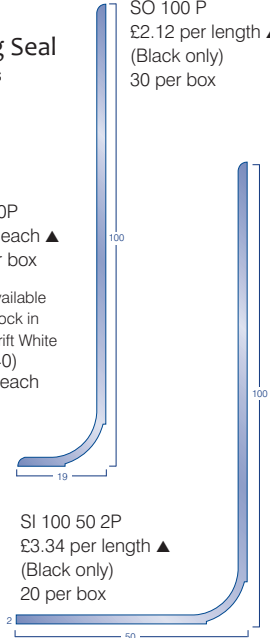

2m lengths

SO 100 P
£2.12 per length ▲
(Black only)
30 per box

Heckmondwike
Tradition for Innovation

Price Increase
January 2014

HEAVY CONTRACT FIBRE BONDED SHEET

Stock width 2m only

	£/m ²	£/m ²	Width
	Rolls	Cuts	
STK ▲ Supacord	8.89	11.56	2 & 4m
▲ Iron Duke	8.33	10.83	2 & 4m
▲ Broadrib	9.39	12.21	2 & 4m
▲ Hobnail	11.35	14.76	2m
▲ Wellington Velour	11.99	15.59	2m
▲ Conqueror	14.04	18.25	2m
▲ Montage	11.48	14.92	2 & 4m