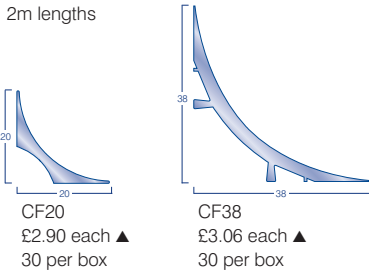

Skirting & complementary accessories

Cove Former

2m lengths