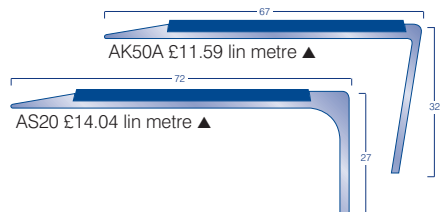

AS20 £14.04 lin metre ▲