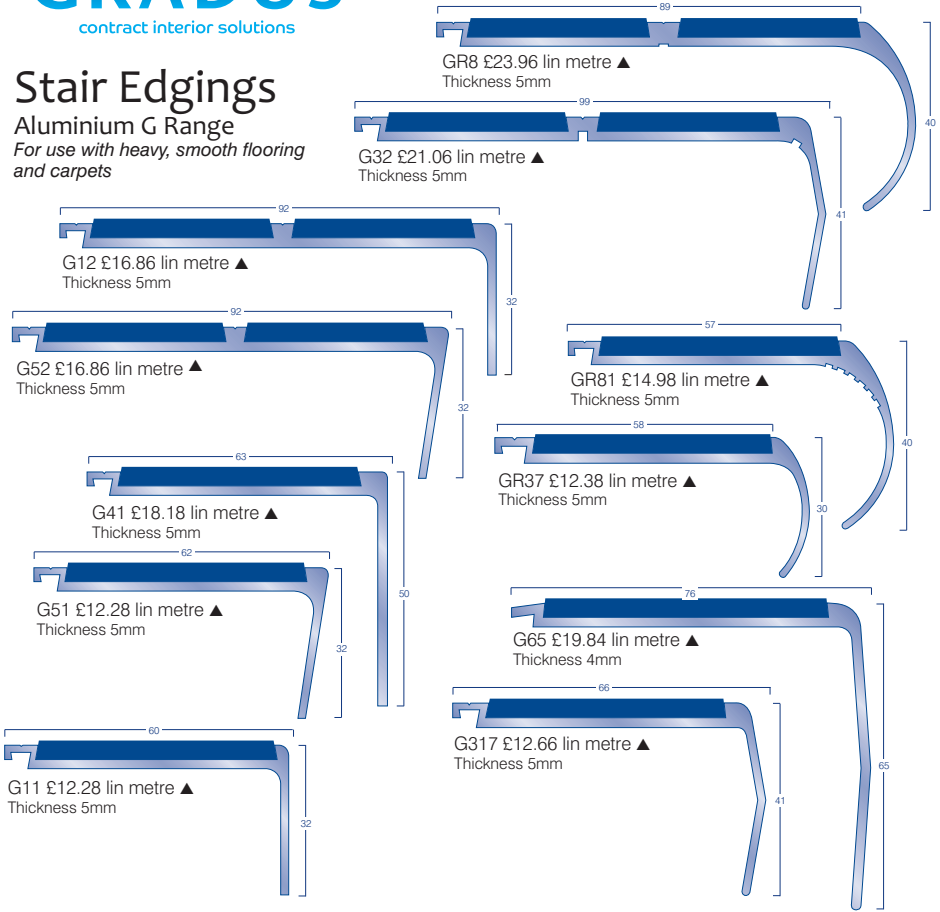

GRADUS

contract interior solutions

Stair Edgings

Aluminium G Range

For use with heavy, smooth flooring and carpets

Plus 5% drilling on all profiles
All stock items in Black. Colours 48 hour Service

Aluminium CT Range