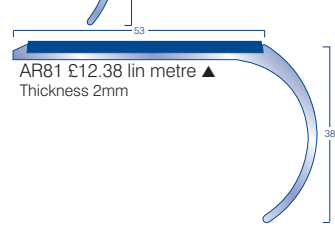

AR81 £12.38 lin metre ▲
Thickness 2mm