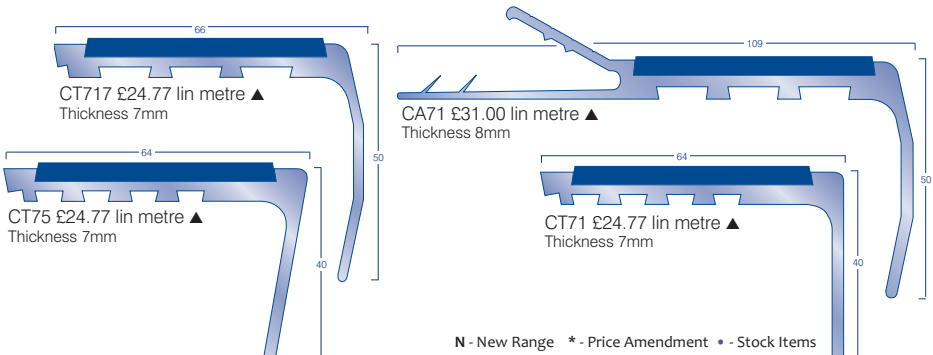

N - New Range * - Price Amendment • - Stock Items