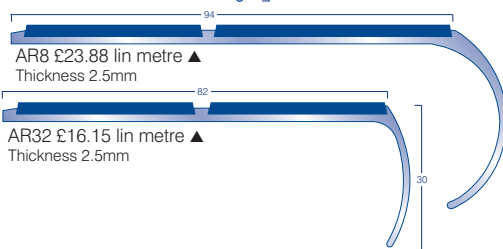

AR32 £16.15 lin metre ▲
Thickness 2.5mm