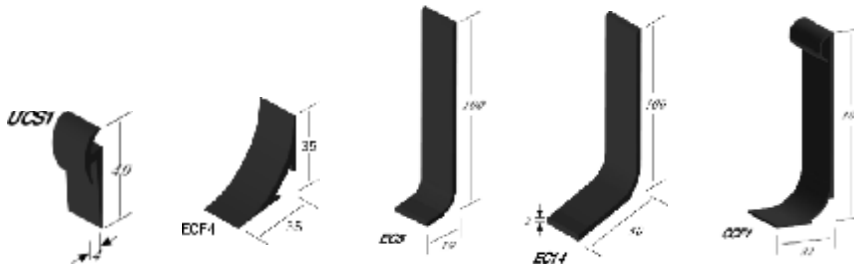

PVC Skirting	UCS1	ECF4	EC5	EC14	CCF1
£ per 2m length	£3.24	£3.25	£3.30	£5.25	£5.00