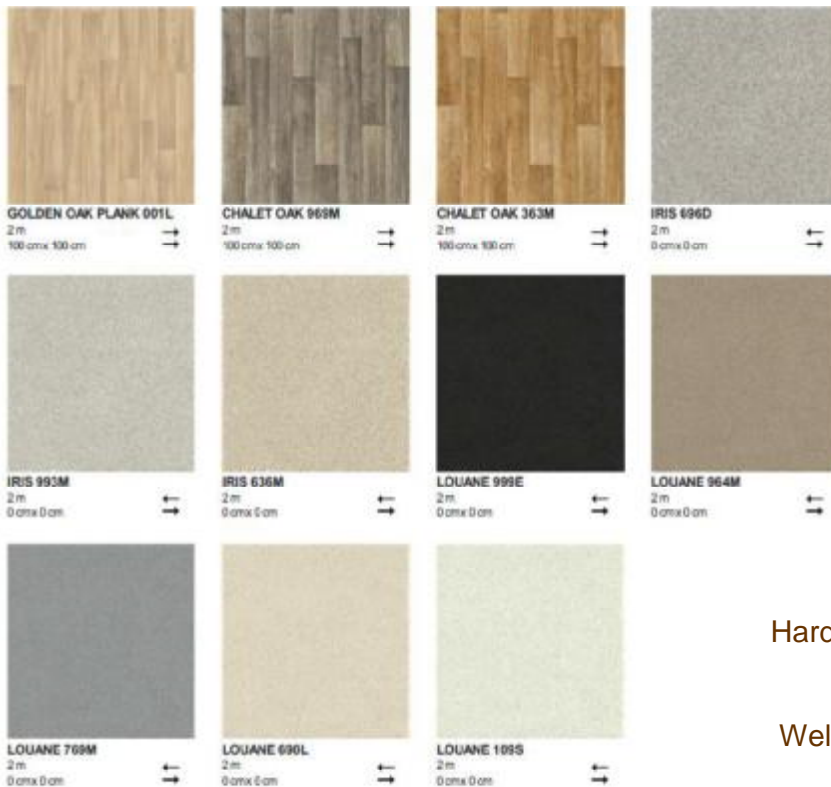

Pro Step Contract Vinyl

Specification	Pro Step
Colours	11 colours
Thickness	2.25mm
Wear Layer	0.70mm
Widths	2m
Rating	R10 Rating
Price	£7.95m2
Roll Price	£7.05m2

ProStep Contract Vinyl.

Hard wearing, anti-bacterial, slip resistant, R10 rated and super value. 11 colours in stock.

Welding rods to match **0.25p per lineal metre**