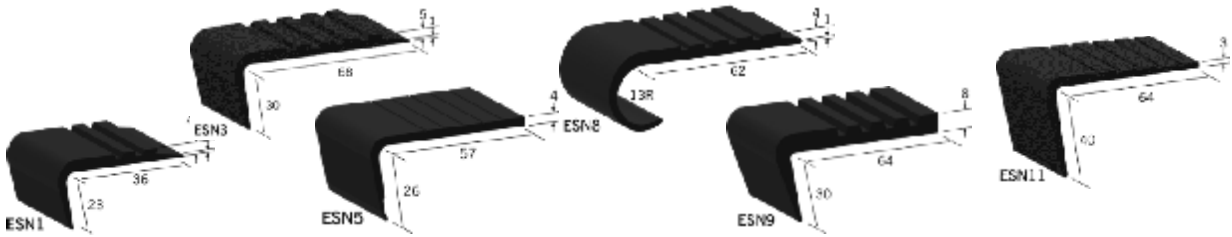

Flexible PVC	ESN1	ESN3	ESN5	ESN8	ESN9	ESN11
£ per 2m length	£6.55	£11.08	£11.08	£11.08	£16.74	£11.08