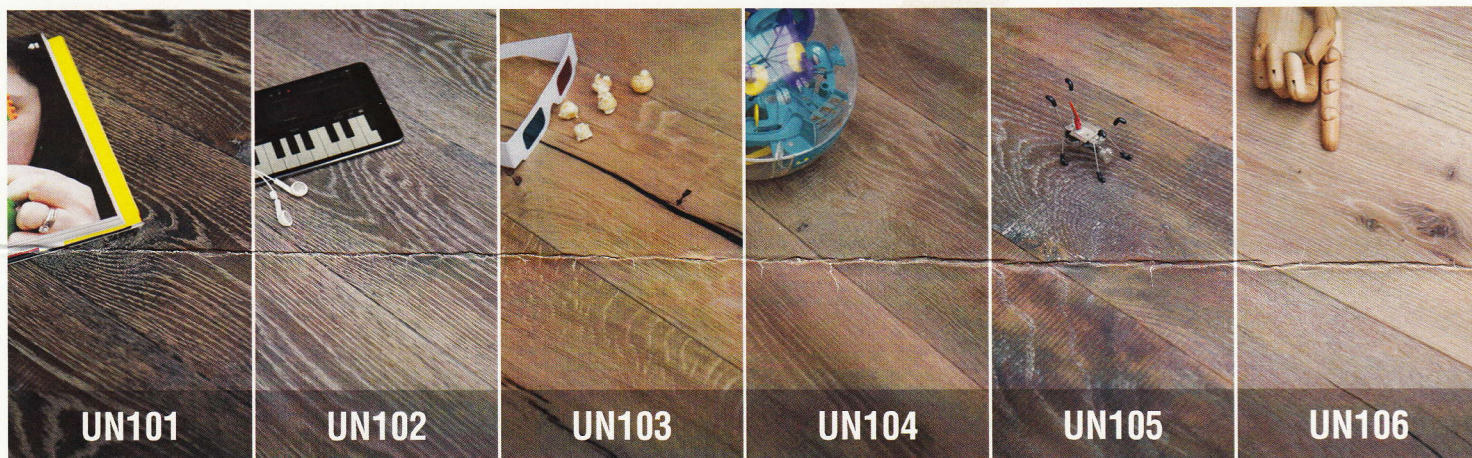

# Vittoria - V4's Contract Range

Random length T&G Multi-Ply Engineered & Micro Bevelled Oak Rustic Planks **WOODFLOORING**

Code	Description	Board Dimension /mm	Pack Size /m <sup>2</sup>	Pallet Price* /m <sup>2</sup>
VIT101	Oak Rustic UV Oiled	125 x 14/3 x 300 -1200	2.2	£15.50
VIT102	Oak Rustic UV Oiled	150 x 14/3 x 300 -1200	2.64	£16.50
VIT103	Oak Rustic UV Oiled	190 x 20/6 x 400 -1200	2.09	£24.50

# Urban Nature

FSC® 100% certified T&G Multi-Ply Engineered Planks **WOODFLOORING**

With UV oiled, hand finished & bevelled Rustic Oak 4mm top layer

**New Urban Nature display stand available call for more information - 01276 488099**