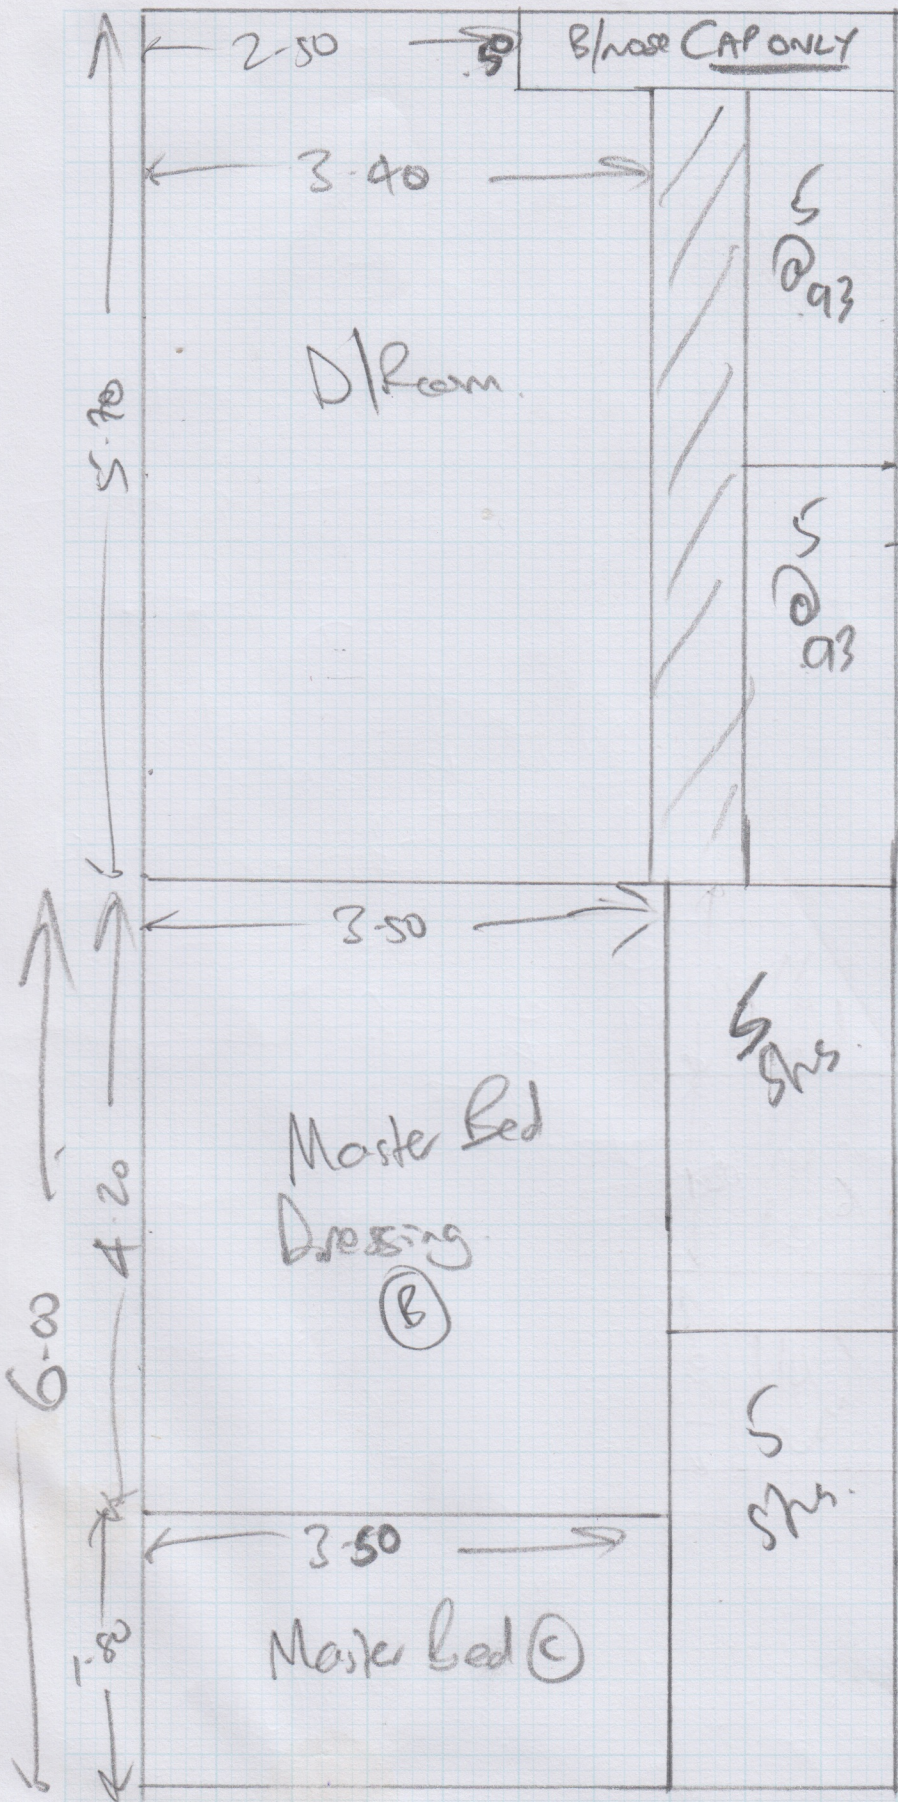

mrcarpet  
 R16749.  
 Job No:   
 Name: Caroline Properties.  
 Address: 3 ULVERSCROFT  
 BAKEHAM LANE  
 TEL: ENGEFIELD GREEN  
 Sheet: ..... of: TW20 9TT.

mrcarpets  
 R16749  
 Job No:  
 Name: Caroline Properties  
 Address: 3 WILVERCROFT  
 BAKEHAM LANE  
 ENGLEFIELD GREEN  
 Tel:  
 Sheet: TW20 9TT

- Study 2.80 x 5m \*
- Master Bed (A) 5.60 x 5m \*
- Bed (3) + 1/4 + 1 step 3.40 x 5m \*
- Play Room 8.15 x 5m \*
- Plan. 5.70 x 5m \*
- Plan. 6.00 x 5m \*
- Plan. 3.50 x 5m \*
- Plan. 5.80 x 5m \*
- Plan. 2.80 x 5m \*
- Bed (4) 3.50 x 5m \*
- Bed (5) 3.95 x 5m \*
- Boiler Room 2.00 x 5m \*

53.20 x 5m  
 266 240

7 x D/W  
 1 x S/W  
 Fit up to tiles  
 in Baths/Hall.