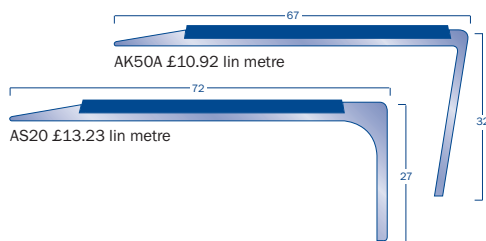

Ramp Edge

5% cutting/drilling charge will apply