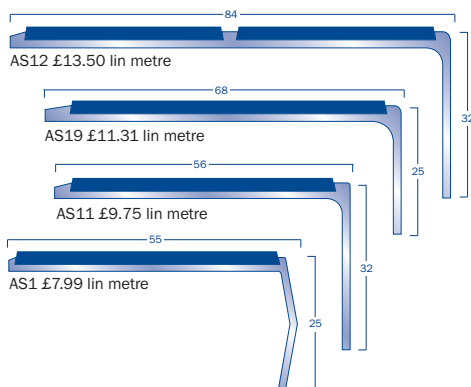

Aluminium A Range *Typically used with vinyl, linoleum, needlepunch and low loop carpet*