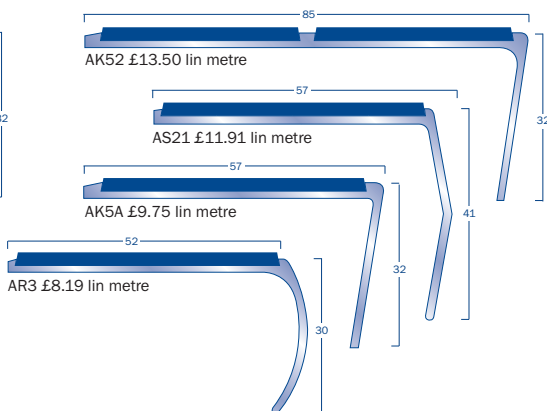

Aluminium A Range *Typically used with vinyl, linoleum, needlepunch and low loop carpet*