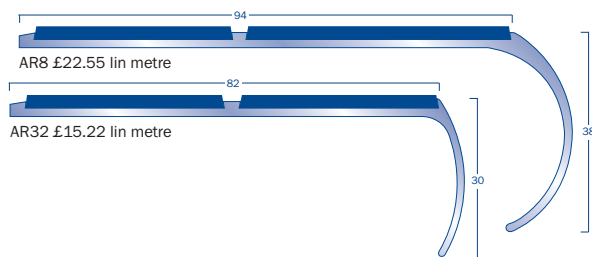

Aluminium A Range *Typically used with vinyl, linoleum, needlepunch and low loop carpet*