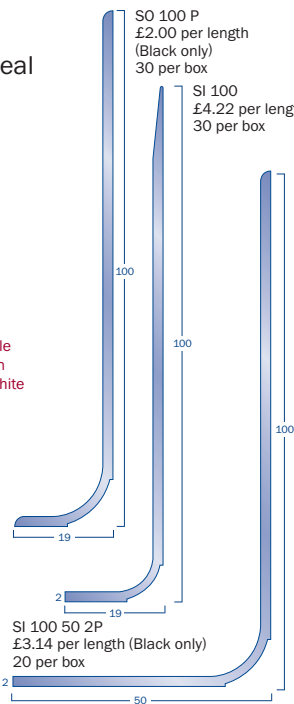

2M lengths

PCS40P
£2.74 each
40 per box

Now available
from stock in
Snowdrift White

SO 100 P
£2.00 per length
(Black only)
30 per box

SI 100
£4.22 per length
30 per box

Ramp Edge

2M lengths

T 450
£4.28 each
20 per box