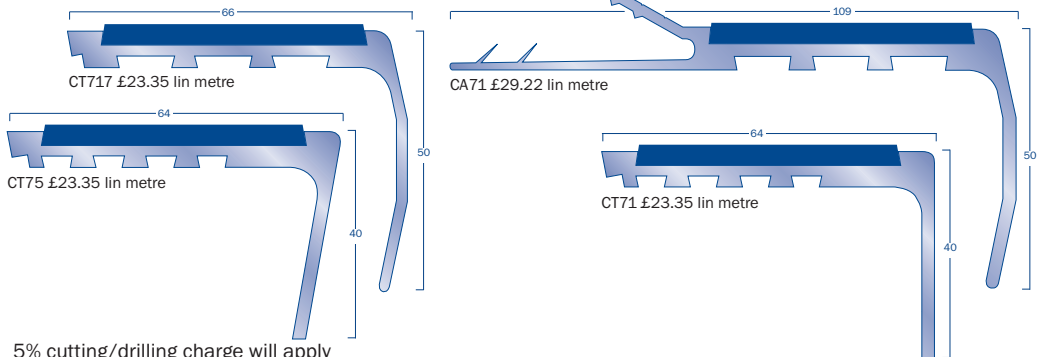

5% cutting/drilling charge will apply