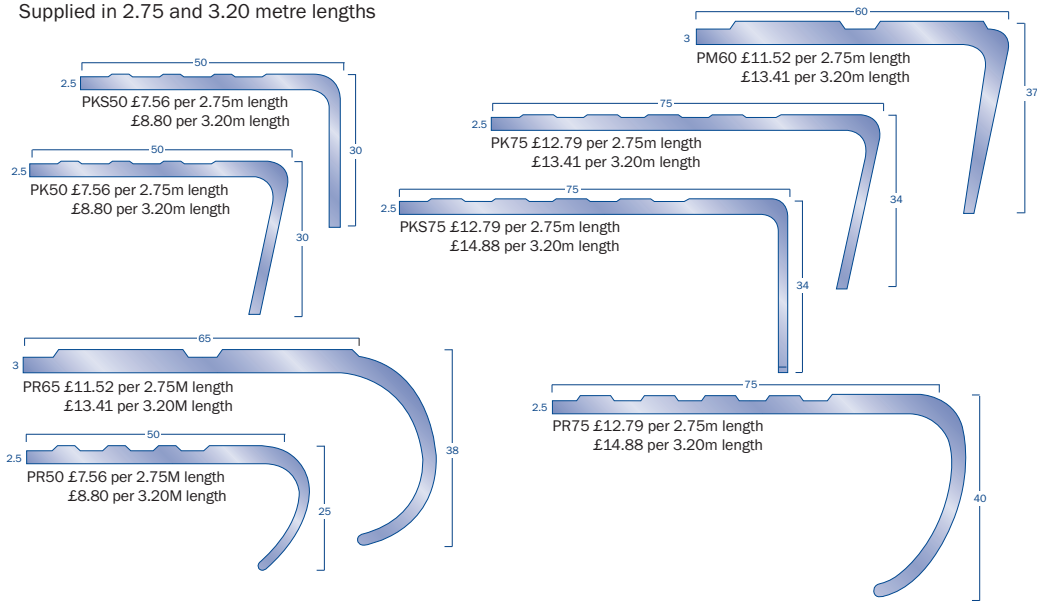

GRADUS

contract interior solutions

Flexible pvc All stock items in Black. Colours 48 hour Service (add 25% for split boxes).

A range of one piece, slip-resistant stair edgings recommended for light traffic only.

Supplied in 2.75 and 3.20 metre lengths

Skirtings & complementary accessories

Cove Former

2M lengths