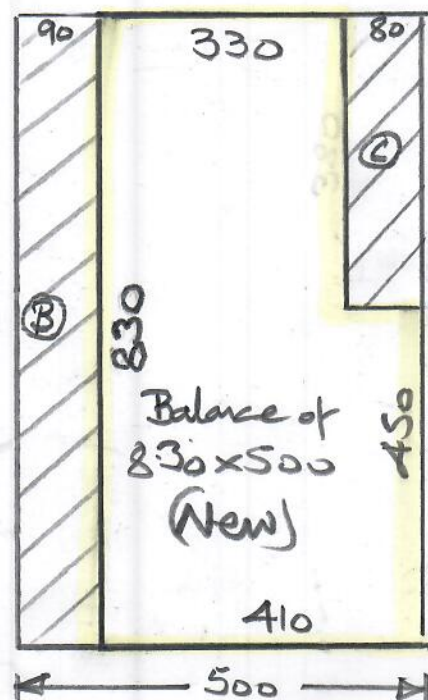

Materials: Paddington

Colour: Shrimp

Original Size: 8.30 x 5.00m
(L-Shape Balance of 8.30 x 5.00m cut plan)

Date Collected: ____/____/____

Collected By:

Vehicle Registration:

Drivers Signature:

Print Name:

Colour: Shrimp

**Fitted Size: 8.12 x 5.00m
Uplifted Drawing Room main piece)**

Date Collected: ____/____/____

Collected By:

Vehicle Registration:

Drivers Signature:

Print Name:

mrcarpet

Colour: Shrimp

**Fitted Size: 8.12 x 0.75m
(Uplifted Drawing room filler B)**

Date Collected: ___/___/___

Collected By:

Vehicle Registration:

Drivers Signature:

Print Name:

mrcarpet

Colour: Shrimp

Fitted Size: 3.63 x 0.80m

Uplifted Drawing Room Filler C)

Date Collected: ___/___/___

Collected By:

Vehicle Registration:

Drivers Signature:

Print Name: