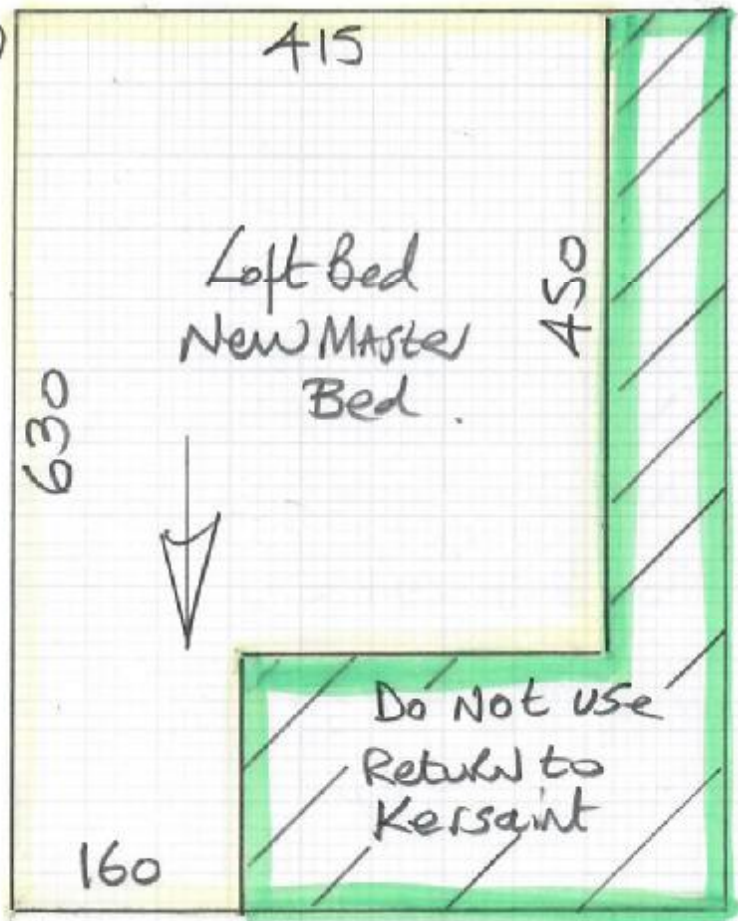

220

145

290

Return Visit - Alan 23/4

R19710
TOWN SCAM
103 LANDAU RD
SE 22 94H
1 of 4

4 BEDS
Stand + Landings

fine wood
Colour floor 508

Plan 1 790 x 500
Plan 2 510 x 500
1st floor 360 x 500
BED 1

1660 x 500

83m²

Cut B/N +
FF 1/2 LAND from
original
faux piece

③

mrcarpet

R19710
TOWNSON

② Lot 4

Finelooop
Col. FLO-508