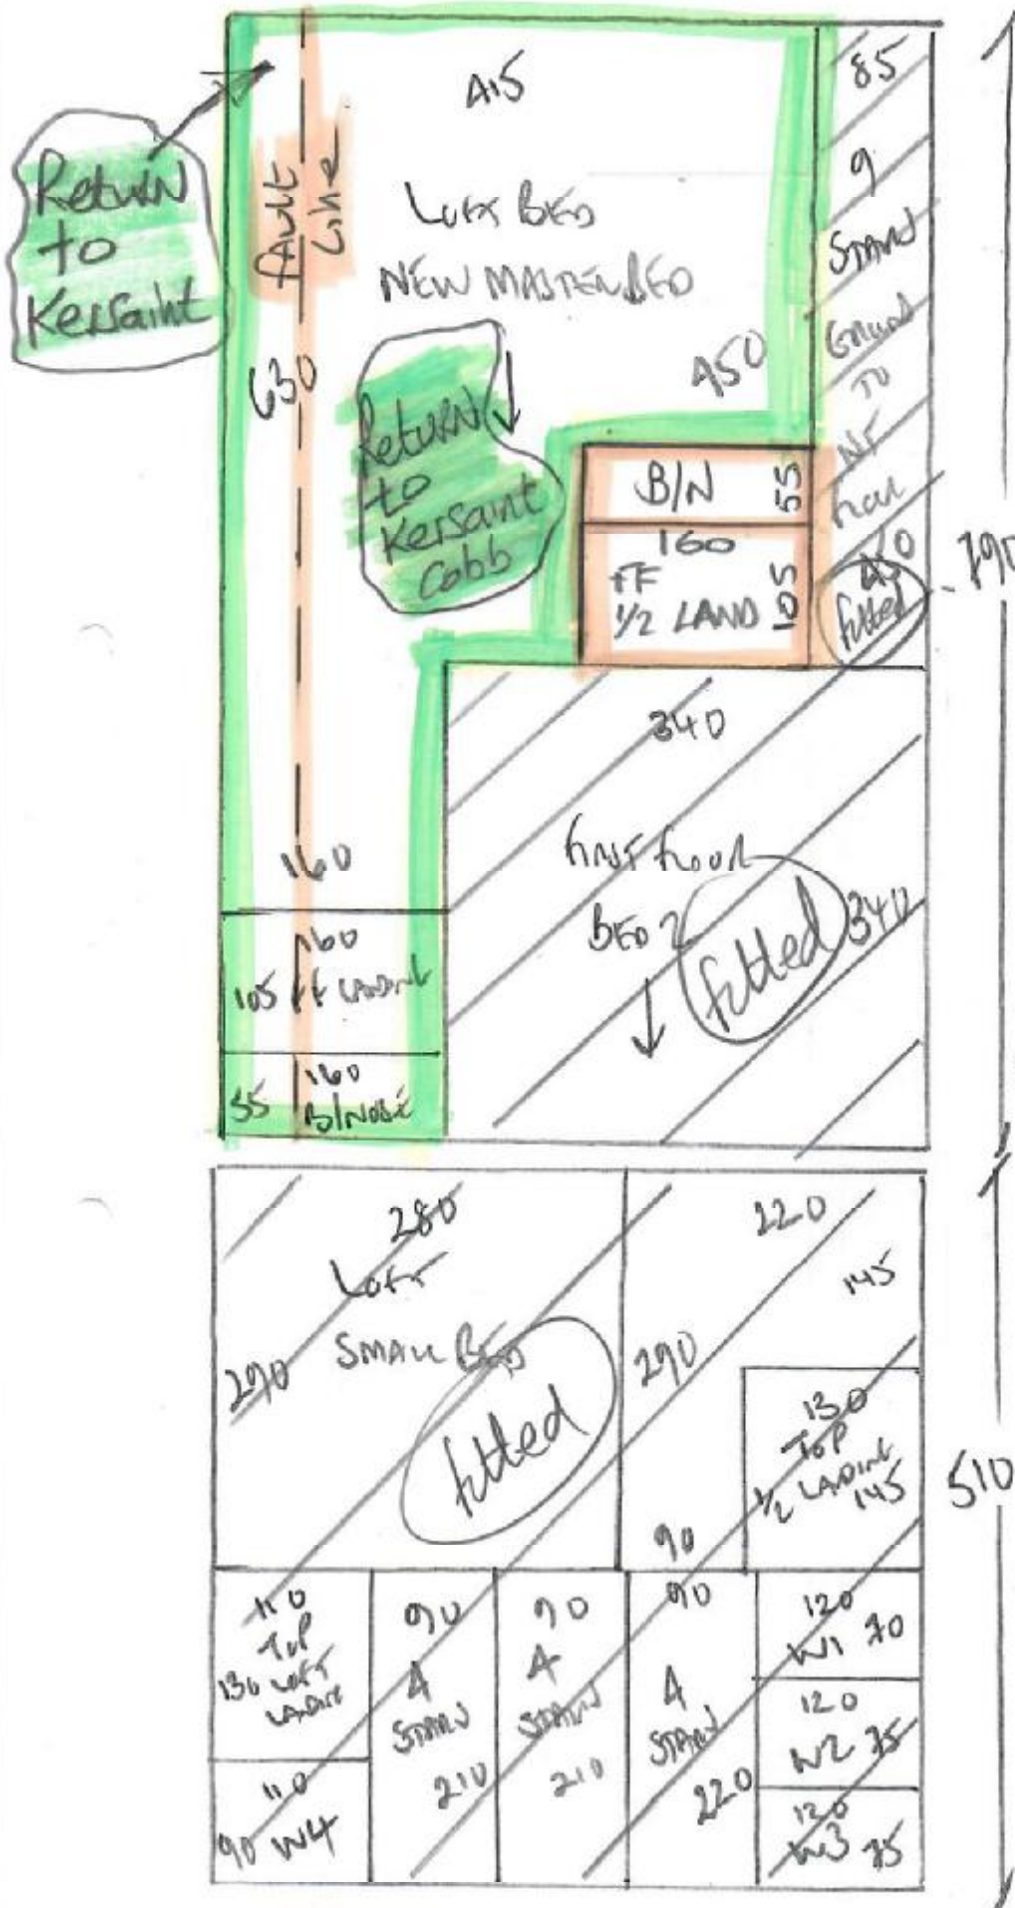

FAST FOOD

BEO 2

340

105
160
FRUIT

55
160
BLINDS

280

LEFT

SMALL BEO

220

145

290

Return Visit - Alan 23/4

R19710
TOWN SCAM
103 LANDAU RD
SE 22 94H
1 of 4

4 BEDS
Stand + Landings

fine wood
Colour floor 508

Plan 1 790 x 500
Plan 2 510 x 500
1st floor 360 x 500
BED 1

1660 x 500

83m²

Cut B/N +
FF 1/2 LAND from
original
faux piece

③

mrcarpet

R19710
TOWNSON

② Lot 4

Finelooop
Col. FLO-508

③

mrcarpet

R19710
TOWNSON

② Lot 4

Finelooop
Col. FLO-508

Replacement Cut
 630×500
= 31.50m²

All CARPETS MARKED in Green to
Be Returned to Manufacturer
for Credit