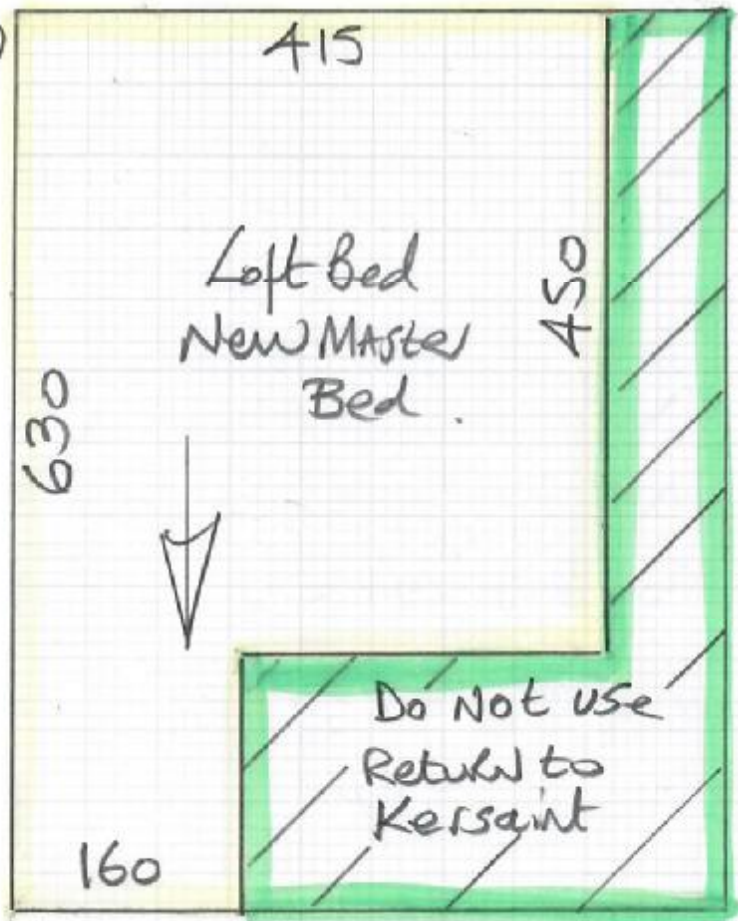

Replacement Cut
 630×500
 $= 31.50m^2$

All CARPETS MARKED in Green to
Be Returned to Manufacturer
for Credit

R 19710
 TOWNSON
 103 LANDELLS RD
 SE 22 9PH
 07768-856917.

~~20/3~~
 30/4

- TOP STAIR 0.44 x 0.70
- W1 = 0.55 x 0.78
- W2 = 0.62 x 1.01
- W3 = 0.59 x 0.79
- W4 = 0.60 x 1.00

③

mrcarpet

R19710
TOWNSON

② Lot 4

Finelooop
Col. FLO-508

Replacement Cut
 630×500
= 31.50m²

All CARPETS MARKED in Green to
Be Returned to Manufacturer
for Credit