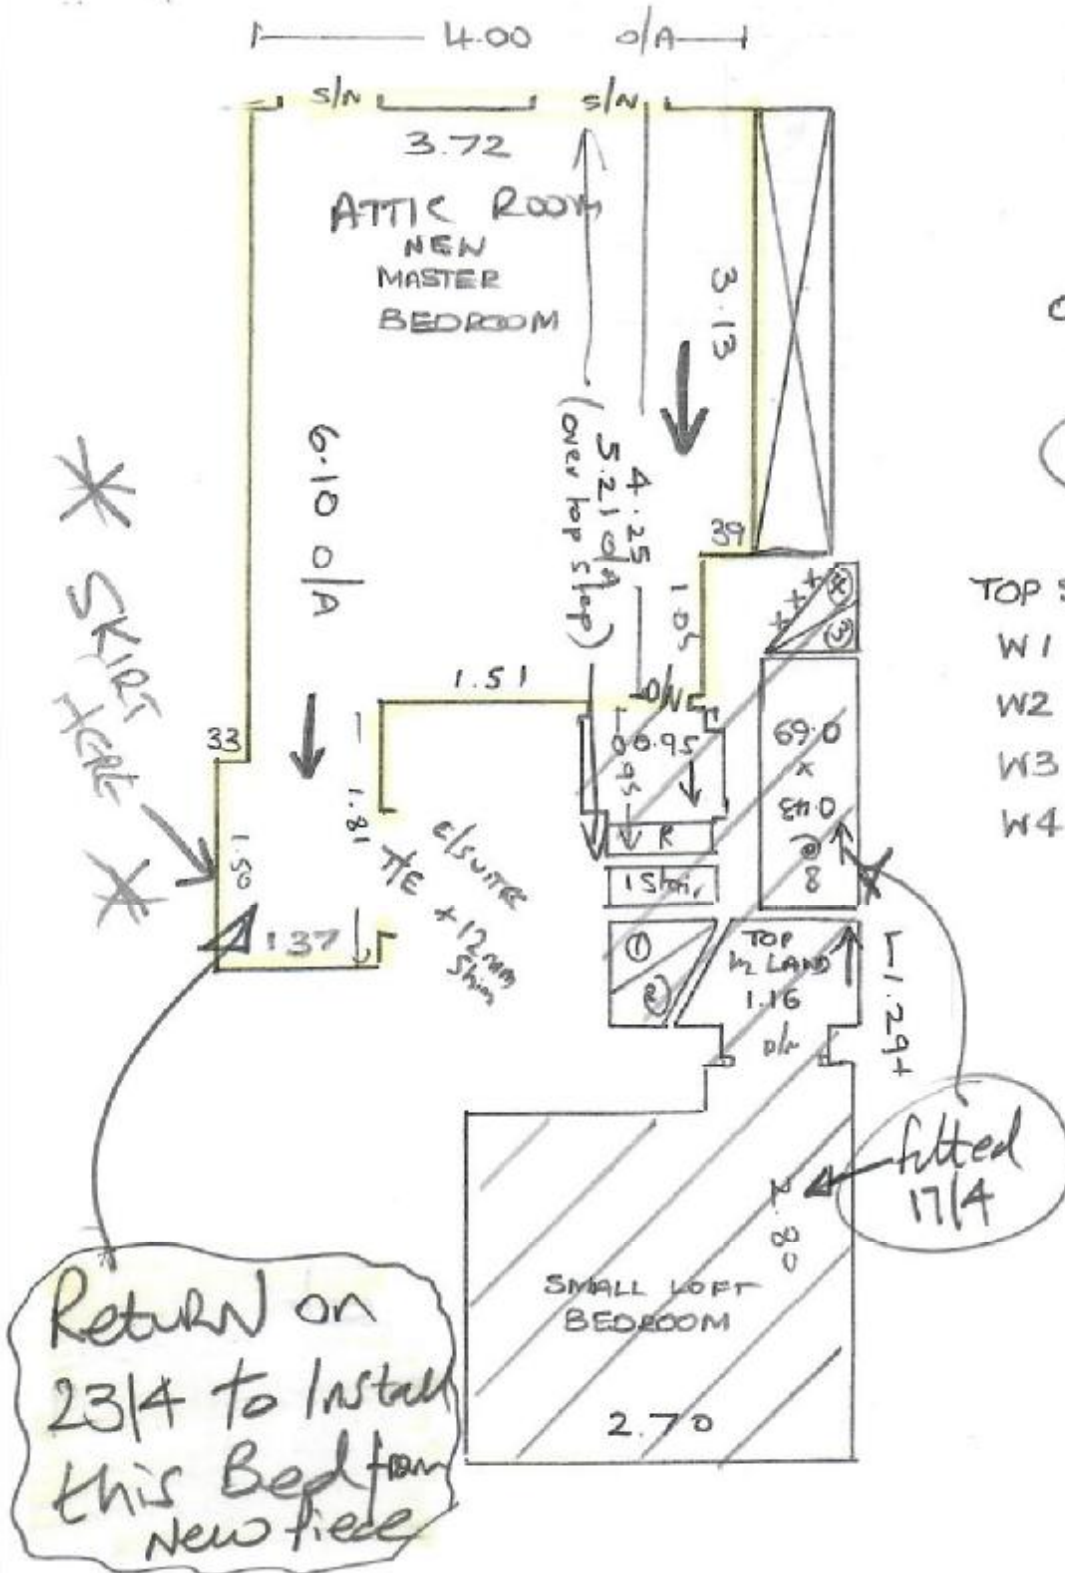

220

145

290

Return Visit - Alan 23/4

R19710
TOWN SCAM
103 LANDAU RD
SE 22 94H
1 of 4

4 BEDS
Stand + Landings

fine wood
Colour floor 508

Plan 1 790 x 500
Plan 2 510 x 500
1st floor 360 x 500
BED 1

1660 x 500

83m²

Cut B/N +
FF 1/2 LAND from
original
faux piece

③

mrcarpet

R19710
TOWNSON

② Lot 4

Finelooop
Col. FLO-508

Replacement Cut
 630×500
 $= 31.50m^2$

All CARPETS MARKED in Green to
Be Returned to Manufacturer
for Credit

R 19710
 TOWNSON
 103 LANDELLS RD
 SE 22 9PH
 07768-856917.

~~20/3~~
 30/4

- TOP STAIR 0.44 x 0.70
- W1 = 0.55 x 0.78
- W2 = 0.62 x 1.01
- W3 = 0.59 x 0.79
- W4 = 0.60 x 1.00

③

mrcarpet

R19710
TOWNSON

② Lot 4

Finelooop
Col. FLO-508

Replacement Cut
 630×500
= 31.50m²

All CARPETS MARKED in Green to
Be Returned to Manufacturer
for Credit