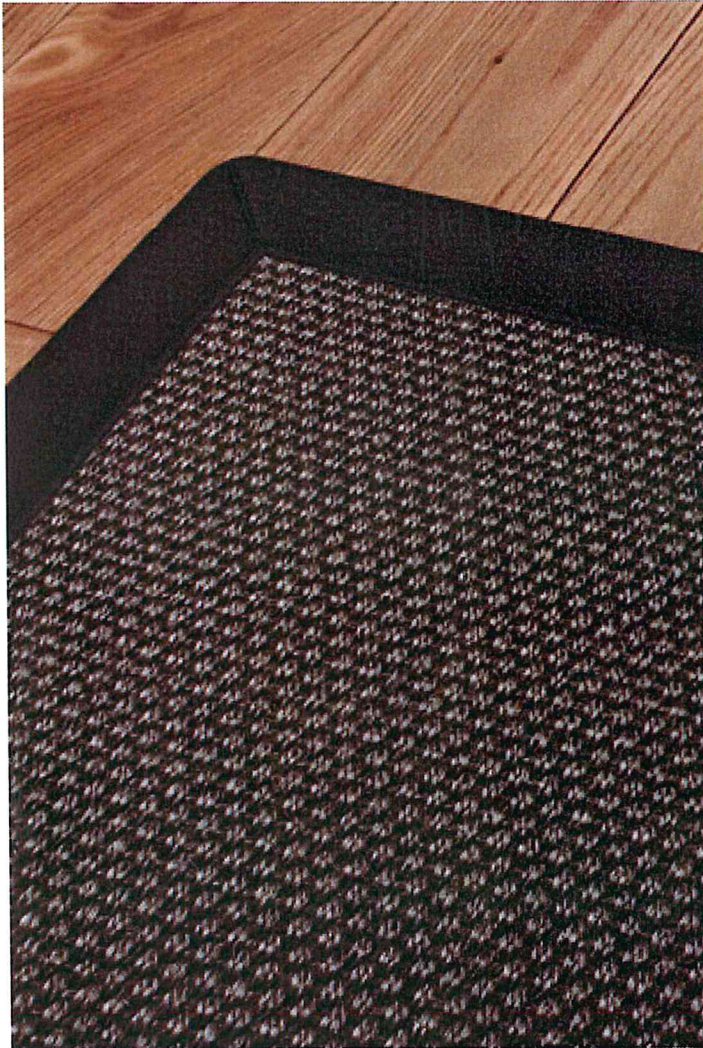

Once approved, have fun exploring all of the exclusive Trade Only features!

Carpet:

Sisal Panama Pelham Carpet (2509)

Border Style:

Single

Outer Border:

Cotton Liquorice Border (1019)

Length: 6.00m, **Width:** 0.60m