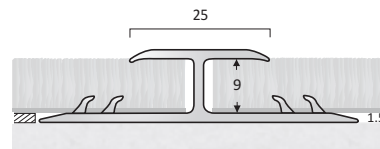

Polished Aluminium

Satin Aluminium

Feline 4

Brass

Feline 4

Polished Brass

Stock Lengths

2.715m

Satin Brass

2.715m

Antique Brass/Antique Bronze

2.715m

Lengths Per Tube

6

6

6

Feline A/9/2

Aluminium

Feline A/9/2

Polished Aluminium

Stock Lengths

0.900m

TSO 1.000m

2.715m