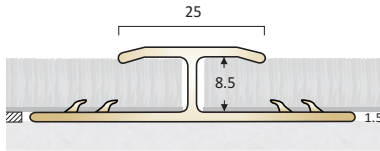

Feline™ Design® 1993

Feline™ Twin Top - Twin Leg Flooring Profiles

Joining profiles for carpet to carpet installations.
Feline trims are designed with a smooth, attractive, high quality surface finish.

Feline 2

Brass

Feline 2

Polished Brass

Stock Lengths

0.900m

TSO 1.000m

2.715m

Lengths Per Tube

6

6

6

Satin Brass

0.900m

TSO 1.000m

2.715m

6