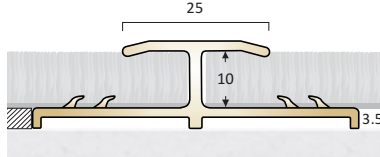

Polished Aluminium

Satin Aluminium

Feline 4

Brass

Feline 4

Polished Brass

Stock Lengths

2.715m