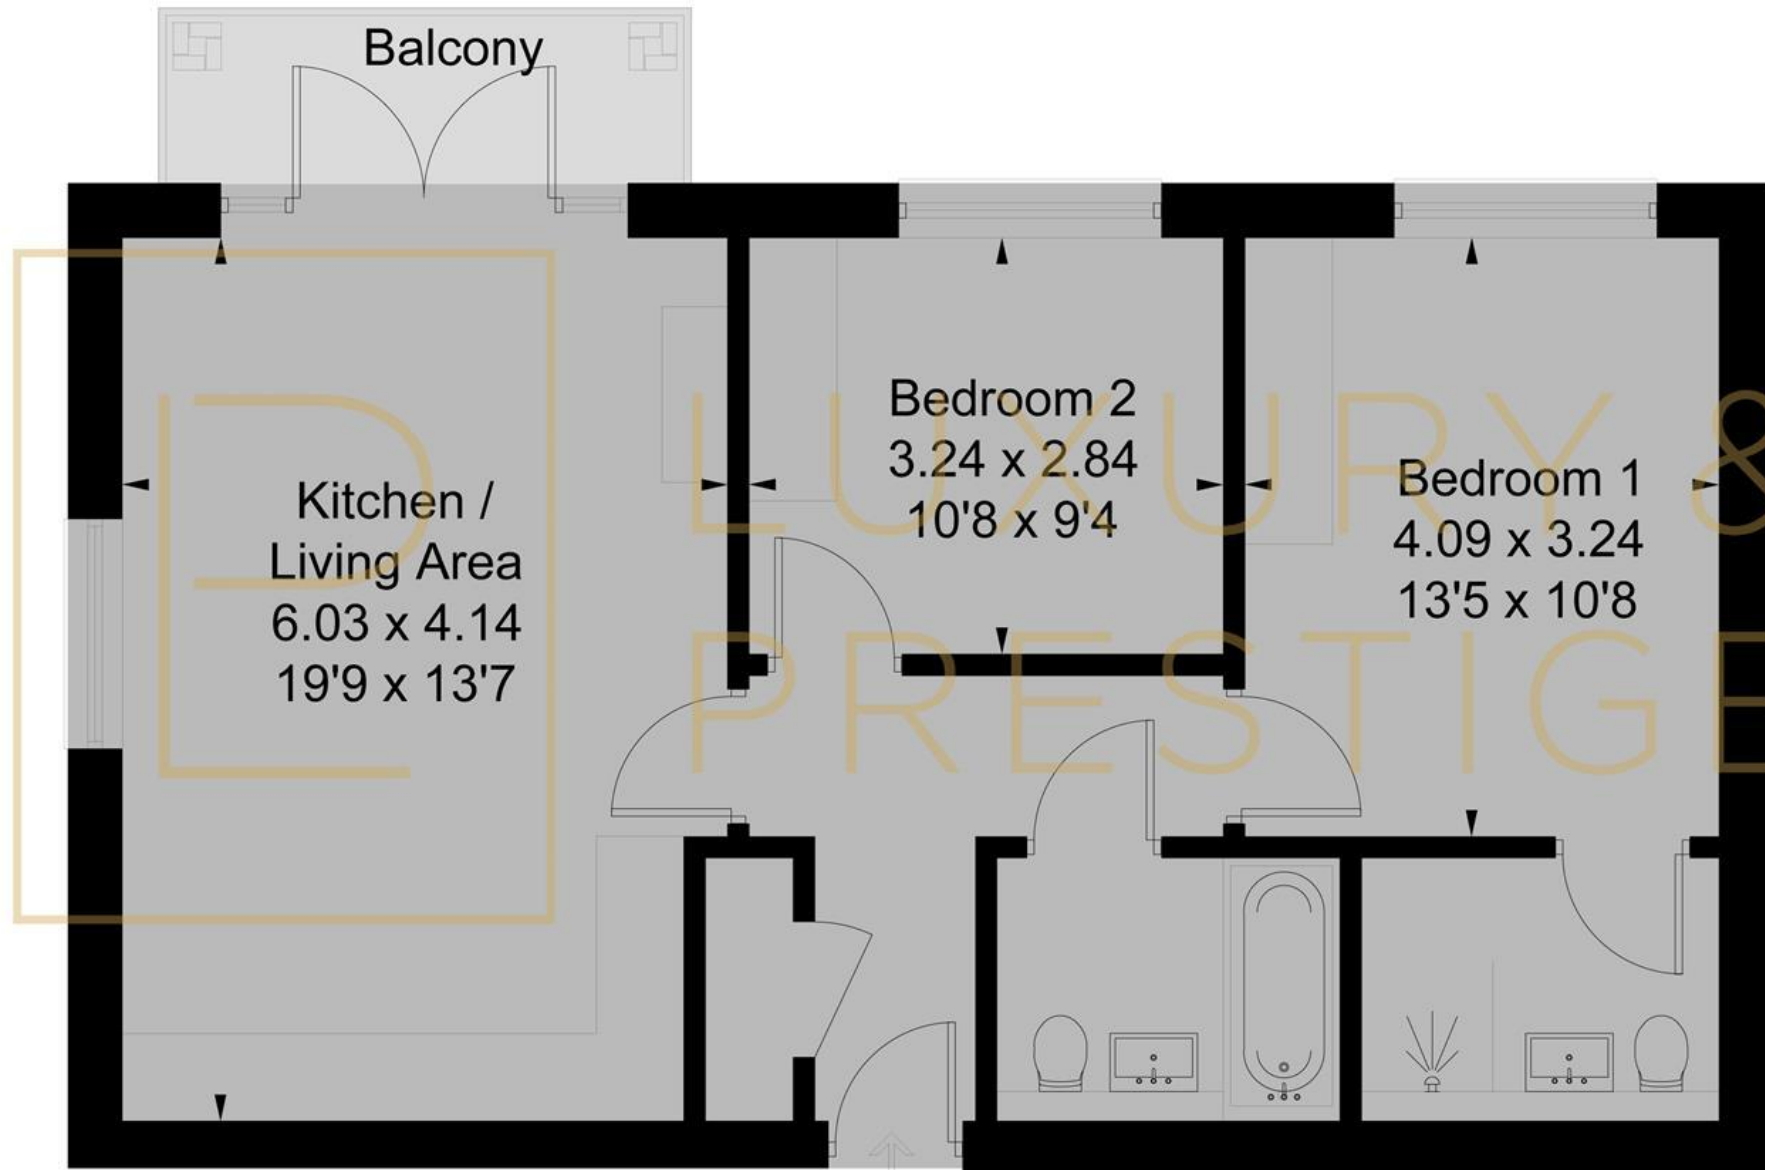

Apartment 4 Cedar Court, 15 Danecourt Road, Ashley Cross, Poole, BH14 0PG

Approximate Floor Area = 66.7 sq m / 718 sq ft

First Floor

IN

FIRST FLOOR

Drawn for illustration and identification purposes only by fourwalls-group.com 290766