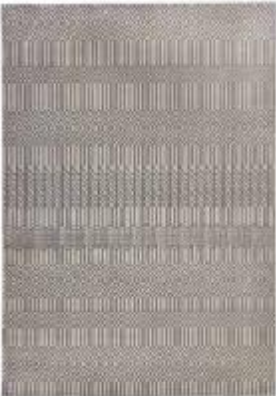

EASTERN RANGE

easy care

ARABESQUE

CAIRO

BELGRADE

MAMARA

ARABESQUE

CAIRO

BELGRADE

MAMARA

ARABESQUE & CAIRO

ORIGIN: TURKEY
 PILE CONTENT: 65% POLYPROPYLENE/
 10% VISCOSE/25% POLYESTER
 PILE WEIGHT: 851 GR/M²
 CONSTRUCTION: WOVEN

BELGRADE & MAMARA

ORIGIN: TURKEY
 PILE CONTENT: 65% POLYPROPYLENE/
 35% POLYESTER
 PILE WEIGHT: 1296 GR/M²
 CONSTRUCTION: WOVEN

SIZES (cm):

80 x 150
 120 x 170
 140 x 230
 200 x 290