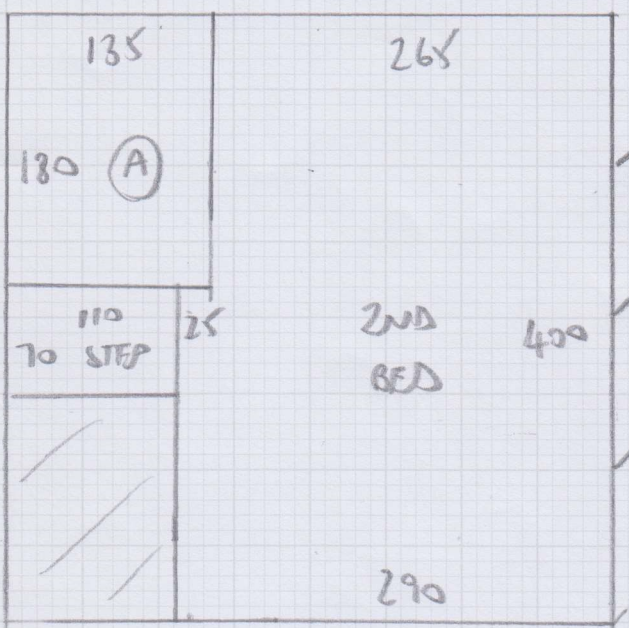

Job No: F29368
Name: KENT ECO HOMES
Address: FURT 17
12 HIND ST WIV 3BG
Tel:
Sheet: 1 OF 2

4.00

NATURAL BOUCLE NBO-57 (PUMICE)

- 5.60 - LIVING RM
- 3.10 - Bedroom
- 4.00 - KIP

12.70m x 4.00m = 50.8m²

14-60 x 4MTR ROLL ORDERED

ENTRANCE LOBBY & KITCHEN

7m² NETT

LVT.

F29368

Job No: ~~F28498~~
Name: ~~RENT ECO HOMES~~
Name: ~~McKENNA~~

Address: FLAT 17
12 HIND ST WIV 3BG

Tel:

Sheet: 2 OF 2