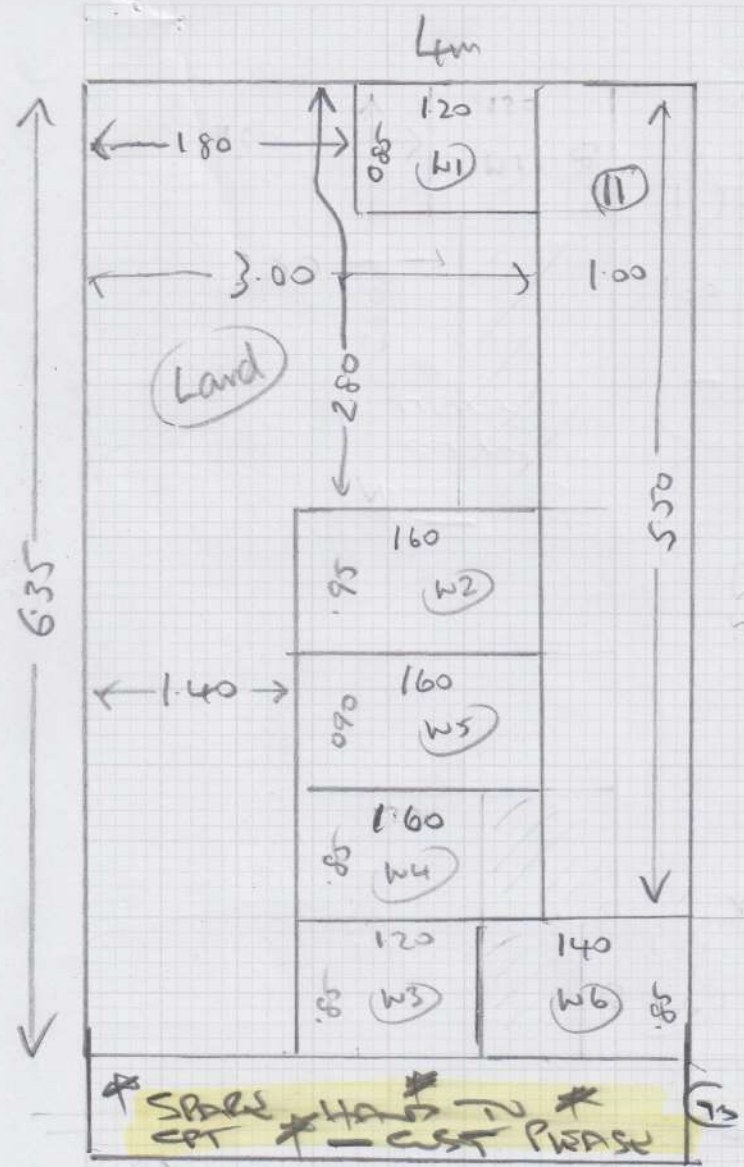

mrcarpet
P30301

Ms A. Edwards
140 Lower Richmond Rd
Putney
SW15 1LU

Sheet: 1 of 3

✓ 7.10 x 4.7
AZTEC
STAIR
AZST 07

✓ DISPOSE
OLD
CPT ✓

Existing sledge