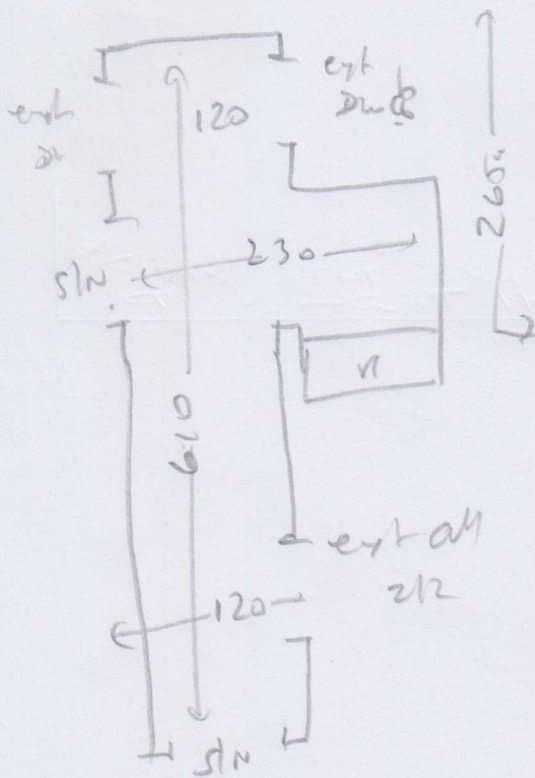

- W1 0.76 x 1.10
- W2 0.83 x 1.30
- W3 0.78 x 0.90
- W4 0.75 x 1.10
- W5 0.78 x 1.35
- W6 0.78 x 1.10
- (11) 0.50 x 0.90

1002

Spare Bedroom

4.60 x 3.30

wood

u/dispose

Exist sledge

M/Furniture (x3)

No door bar needed

P.30301

Job: Mrs A Edwards
No: 140 Lower Richmond Road
Address: Putney
SW15 1LH

Sheet: (2) of 3

4.70 x 4m

AUBORAN

OR AUB 03+

NOTE

DIFF CRT

(1021)

Spine bar

460 x 330

head
up

ext sk
min 100

No door bar needed

P 30301
EDW403
(3 of 3)

* Net
125421

- W1 076 x 1.10
- W2 083 x 1.30
- W3 078 x 0.90
- W4 075 x 1.10
- W5 078 x 1.35
- W6 078 x 1.10
- (11) 050 x 0.60

head
up
ext sk