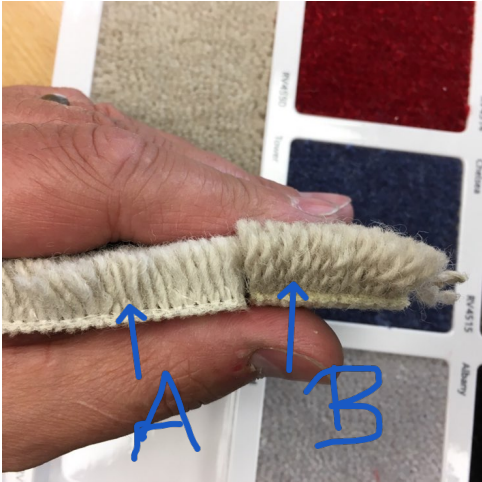

P27238 - Howard De Walden Estates

Flat 9, Gordon House, 36-37 Welbeck Street

Friday, 19 August 2016

Prepared For Howard De Walden Estates

Identified 1 Photo

Nigel Symonds

Mr Carpet Ltd

Carpet Quality

Carpet A on the left is Velvet Supreme (60oz) which is the quality we have quoted for. Sample B on the right is a small sample of the existing carpet fitted in the property. As you can see they are comparable quality. I have posted 4 colour samples for you to select the colour as unfortunately there is not an exact match to the existing carpet in the current range