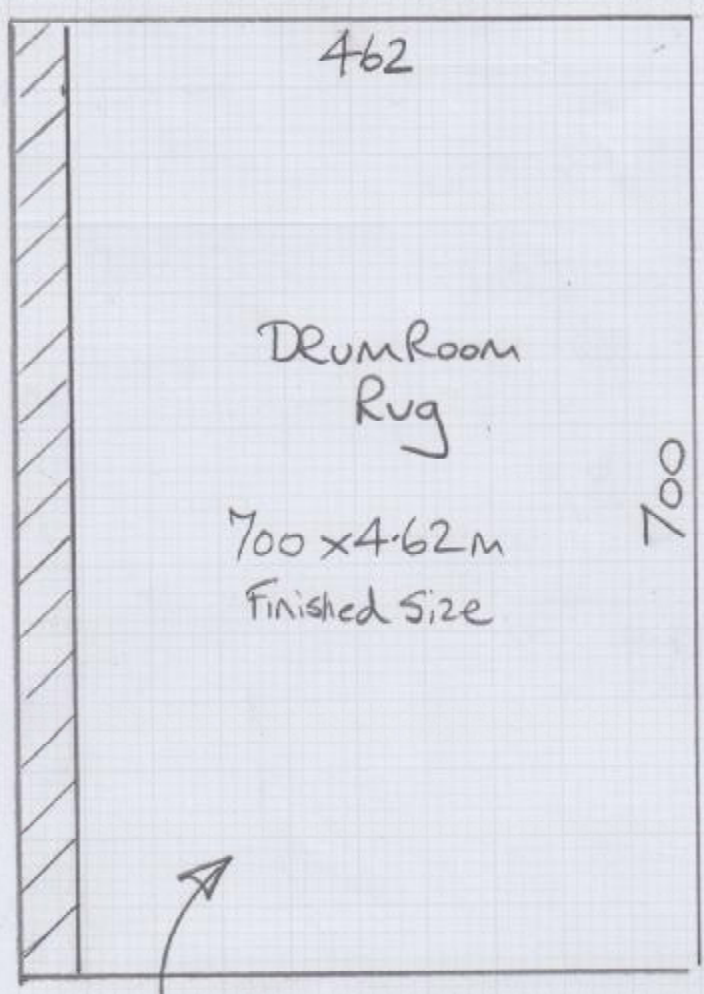

Date for collection: 28 August 2020 Required back by: 04 September 2020

Collection From: Warehouse Return To: Warehouse

If Tape Selected	Supplied By	Kaisha	
Colour of tape: LS776 Black	Size of Tape:	120mm	Amount Visible on Top: 6cm
If Whipping:			
Colour of Whipping:			

Special Instructions: Tape ordered on the phone 26/8. ****MUST HAVE 6cm TAPE SHOWING ON SURFACE TO MATCH RUG IN OTHER ROOM****

Sewing charges authorised - Please note only charges authorised in writing will be paid on invoice				
Materials	Description	Quantity	Unit Cost	Total
Whipping	Under 3m x 3m		£2.50	
	Over 3m x 3m		£2.50	
Standard Taping	Labour Only Under 3m x 3m	24.00	£6.30	£151.20
Double Taping	Labour Only Under 3m x 3m		£9.00	
Faux Suede & Leather	Labour Only Under 3m x 3m		£7.50	
Mitres Cotton	Per Corner	NOT APPLICABLE		
Mitres Leather	Per Corner	NOT APPLICABLE		
Narrow Binding THICK PILES	Labour & tape included		£7.50	
Blind Stitching MACHINE	38mm Tape Labour & Tape		£8.50	
Blind Stitching HAND SEWN	38mm Tape Labour & Tape		£12.50	
Hidden Stitching	Additional cost per lin M to above prices (Enter the same quantity as tape quantity)	NOT APPLICABLE		
Materials & other charges				
Quantity	Description	Quantity	Unit Cost	
	Padding		£1.00	
	Chenille Tape 120mm		£4.20	
	Chrome Tape 120mm		£3.70	
	Cotton Tape 70mm		£3.20	
	Cotton Tape CK 120mm		£3.70	
	Cotton Herringbone HB 120mm		£4.20	
	Linen Twill Tape	24.00	£5.70	£136.80
	Faux Leather 120mm		£6.00	
	Faux Suede 120mm		£6.00	
	Goblin GLV 120mm		£4.50	
	Jute 120mm		£3.70	
	Leather 120mm		£13.00	
	Pipeline		£3.20	
	Starline (Linen) LS 120mm		£5.70	
	Superstrong 120mm		£5.70	
	Slim 120mm		£3.20	
	Teakline 120mm		£5.70	
			Sub Total	£288.00
			VAT @ 20%	£57.60
			Total	£345.60

DRUM ROOM

P29620
Bishop

1 of 2

Boston
Col. Bos-022

$$= 710 \times 500$$
$$= \underline{\underline{35.50m^2}}$$

KASIA's to Cut rug to size & Bind with
Linen - LS776 Black tape with 6cm
Showing on surface (To match Rug in other Rm)