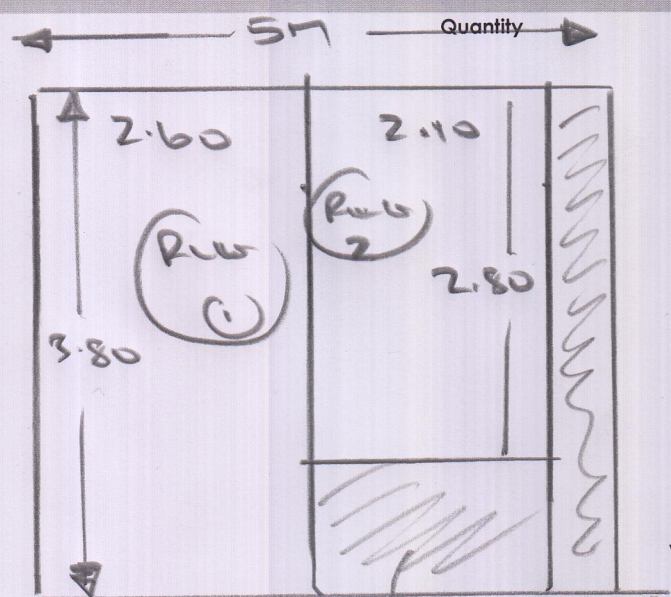

If Tape Selected	Supplied By	Select Supplier (if Appli
Colour of tape: N/A	Size of Tape:	Amount Visible on Top:
If Whipping:		
Colour of Whipping: Matching		

Special Instructions

Sewing charges authorised - Please note only charges authorised in writing will be paid on invoice

Materials	Description	Quantity	Unit Cost	Total
Whipping	Under 3m x 3m	23.00	£2.50	£57.50
	Over 3m x 3m		£2.50	
Standard Taping	Labour Only Under 3m x 3m		£6.30	
Double Taping	Labour Only Under 3m x 3m		£9.00	
Faux Suede & Leather	Labour Only Under 3m x 3m		£7.50	
Mitres Cotton	Per Corner	NOT APPLICABLE		
Mitres Leather	Per Corner	NOT APPLICABLE		
Narrow Binding THICK PILES	Labour & tape included		£7.50	
Blind Stitching MACHINE	38mm Tape Labour & Tape		£8.50	
Blind Stitching HAND SEWN	38mm Tape Labour & Tape		£12.50	
Hidden Stitching	Additional cost per lin M to above prices (Enter the same quantity as tape quantity)	NOT APPLICABLE		

Materials & other charges

Quantity	Description	Quantity	Unit Cost	
	Padding		£1.00	
	Chenille Tape 120mm		£4.20	
	Chrome Tape 120mm		£3.70	
	Cotton Tape 70mm		£3.20	
	Cotton Tape CK 120mm		£3.70	
	Cotton Herringbone HB 120mm		£4.20	
	Linen Twill Tape		£5.70	
	Faux Leather 120mm		£6.00	
	Faux Suede 120mm		£6.00	
	Goblin GLV 120mm		£4.50	
	Jute 120mm		£3.70	
	Leather 120mm		£13.00	
	Pipeline		£3.20	
	Starline (Linen) LS 120mm		£5.70	
	Superstrong 120mm		£5.70	
	Slim 120mm		£3.20	
	Teakline 120mm		£5.70	
			Sub Total	£57.50
			VAT @ 20%	£11.50
			Total	£69.00

*RET THIS
PLEASE PUPPER*