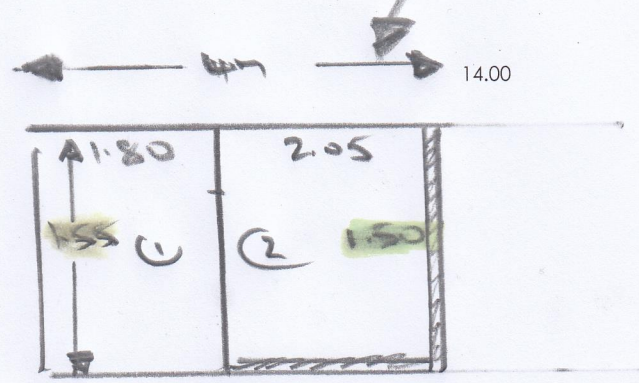

If Tape Selected	Supplied By	Select Supplier (if Appli
Colour of tape: HB 3232	Size of Tape:	Amount Visible on Top: 2" VISIBLE
If Whipping:		
Colour of Whipping: N/A		

Special Instructions

Sewing charges authorised - Please note only charges authorised in writing will be paid on invoice

Materials	Description	Quantity	Unit Cost	Total
Whipping	Under 3m x 3m		£2.50	
	Over 3m x 3m		£2.50	
Standard Taping	Labour Only Under 3m x 3m	14.00	£6.30	£88.20
Double Taping	Labour Only Under 3m x 3m		£9.00	
Faux Suede & Leather	Labour Only Under 3m x 3m		£7.50	
Mitres Cotton	Per Corner	NOT APPLICABLE		
Mitres Leather	Per Corner	NOT APPLICABLE		
Narrow Binding THICK PILES	Labour & tape included		£7.50	
Blind Stitching MACHINE	38mm Tape Labour & Tape		£8.50	
Blind Stitching HAND SEWN	38mm Tape Labour & Tape		£12.50	
Hidden Stitching	Additional cost per lin M to above prices (Enter the same quantity as tape quantity)	NOT APPLICABLE		

Materials & other charges

Quantity	Description	Quantity	Unit Cost	Total
	Padding		£1.00	
	Chenille Tape 120mm		£4.20	
	Chrome Tape 120mm		£3.70	
	Cotton Tape 70mm		£3.20	
	Cotton Tape CK 120mm		£3.70	
	Cotton Herringbone HB 120mm	14.00	£4.20	£58.80
	Linen Twill Tape		£5.70	
	Faux Leather 120mm		£6.00	
	Faux Suede 120mm		£6.00	
	Goblin GLV 120mm		£4.50	
	Jute 120mm		£3.70	
	Leather 120mm		£13.00	
	Pipeline		£3.20	
	Starline (Linen) LS 120mm		£5.70	
	Superstrong 120mm		£5.70	
	Slim 120mm		£3.20	
	Teakline 120mm		£5.70	

Sub Total	£147.00
VAT @ 20%	£29.40
Total	£176.40

MAKE (2 RUGS)
WITH TAPE 2" VISIBLE -