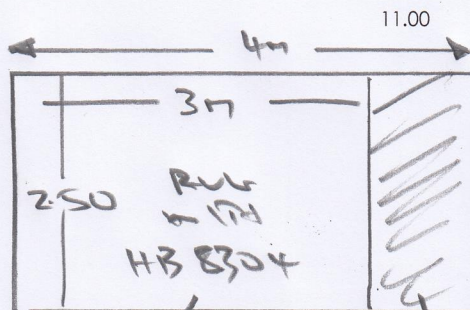

Job No: S32121 **Please quote on invoice**

Description of Carpet: Flatweave Panama Biscoti

Carpet Finish: Top Taping all round

Number of Pieces: 2.50 x 4m issued

Sizes to be cut to: (if applicable) Cut down to 2.50 x 3.00m RETURN ALL WASTE

Runner Lengths for Taping: Please check before sewing

Date for collection: 17 November 2020 **Required back by:** 20 November 2020

Collection From: Warehouse **Return To:** Warehouse

If Tape Selected	Supplied By	Select Supplier (if Appl)
Colour of tape: HB8304	Size of Tape:	Amount Visible on Top: 2" VISIBLE
If Whipping:		
Colour of Whipping: N/A		

Special Instructions

Sewing charges authorised - Please note only charges authorised in writing will be paid on invoice

Materials	Description	Quantity	Unit Cost	Total
Whipping	Under 3m x 3m		£2.50	
	Over 3m x 3m		£2.50	
Standard Taping	Labour Only Under 3m x 3m	11.00	£6.30	£69.30
Double Taping	Labour Only Under 3m x 3m		£9.00	
Faux Suede & Leather	Labour Only Under 3m x 3m		£7.50	
Mitres Cotton	Per Corner	NOT APPLICABLE		
Mitres Leather	Per Corner	NOT APPLICABLE		
Narrow Binding THICK PILES	Labour & tape included		£7.50	
Blind Stitching MACHINE	38mm Tape Labour & Tape		£8.50	
Blind Stitching HAND SEWN	38mm Tape Labour & Tape		£12.50	
Hidden Stitching	Additional cost per lin M to above prices	NOT APPLICABLE		
	(Enter the same quantity as tape quantity)			

2" VISIBLE TAPE

RET ALL WASTE PLEASE

Sub Total	£115.50
VAT @ 20%	£23.10
Total	£138.60