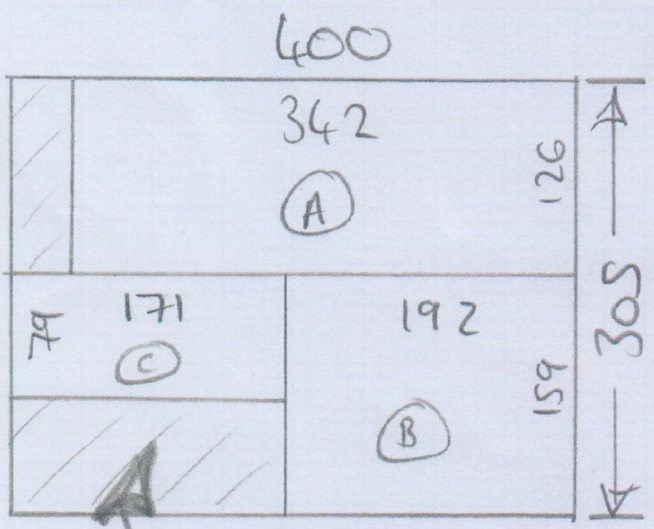

533545
~~XXXXXXXX~~
BENCE

(1 of 2)
~~XXXXXXXX~~
~~XXXXXXXX~~
305 x 400
= 12.2m²

~~XXXXXXXX~~ KASIAS TO COLLECT,
CUT DOWN & WHIP AROUND

~~XXXXXXXX~~ LAY OUT AT PROPERTY
& GLUE UNDERLAY BENEATH
(DO NOT STICK TO FLOOR!)